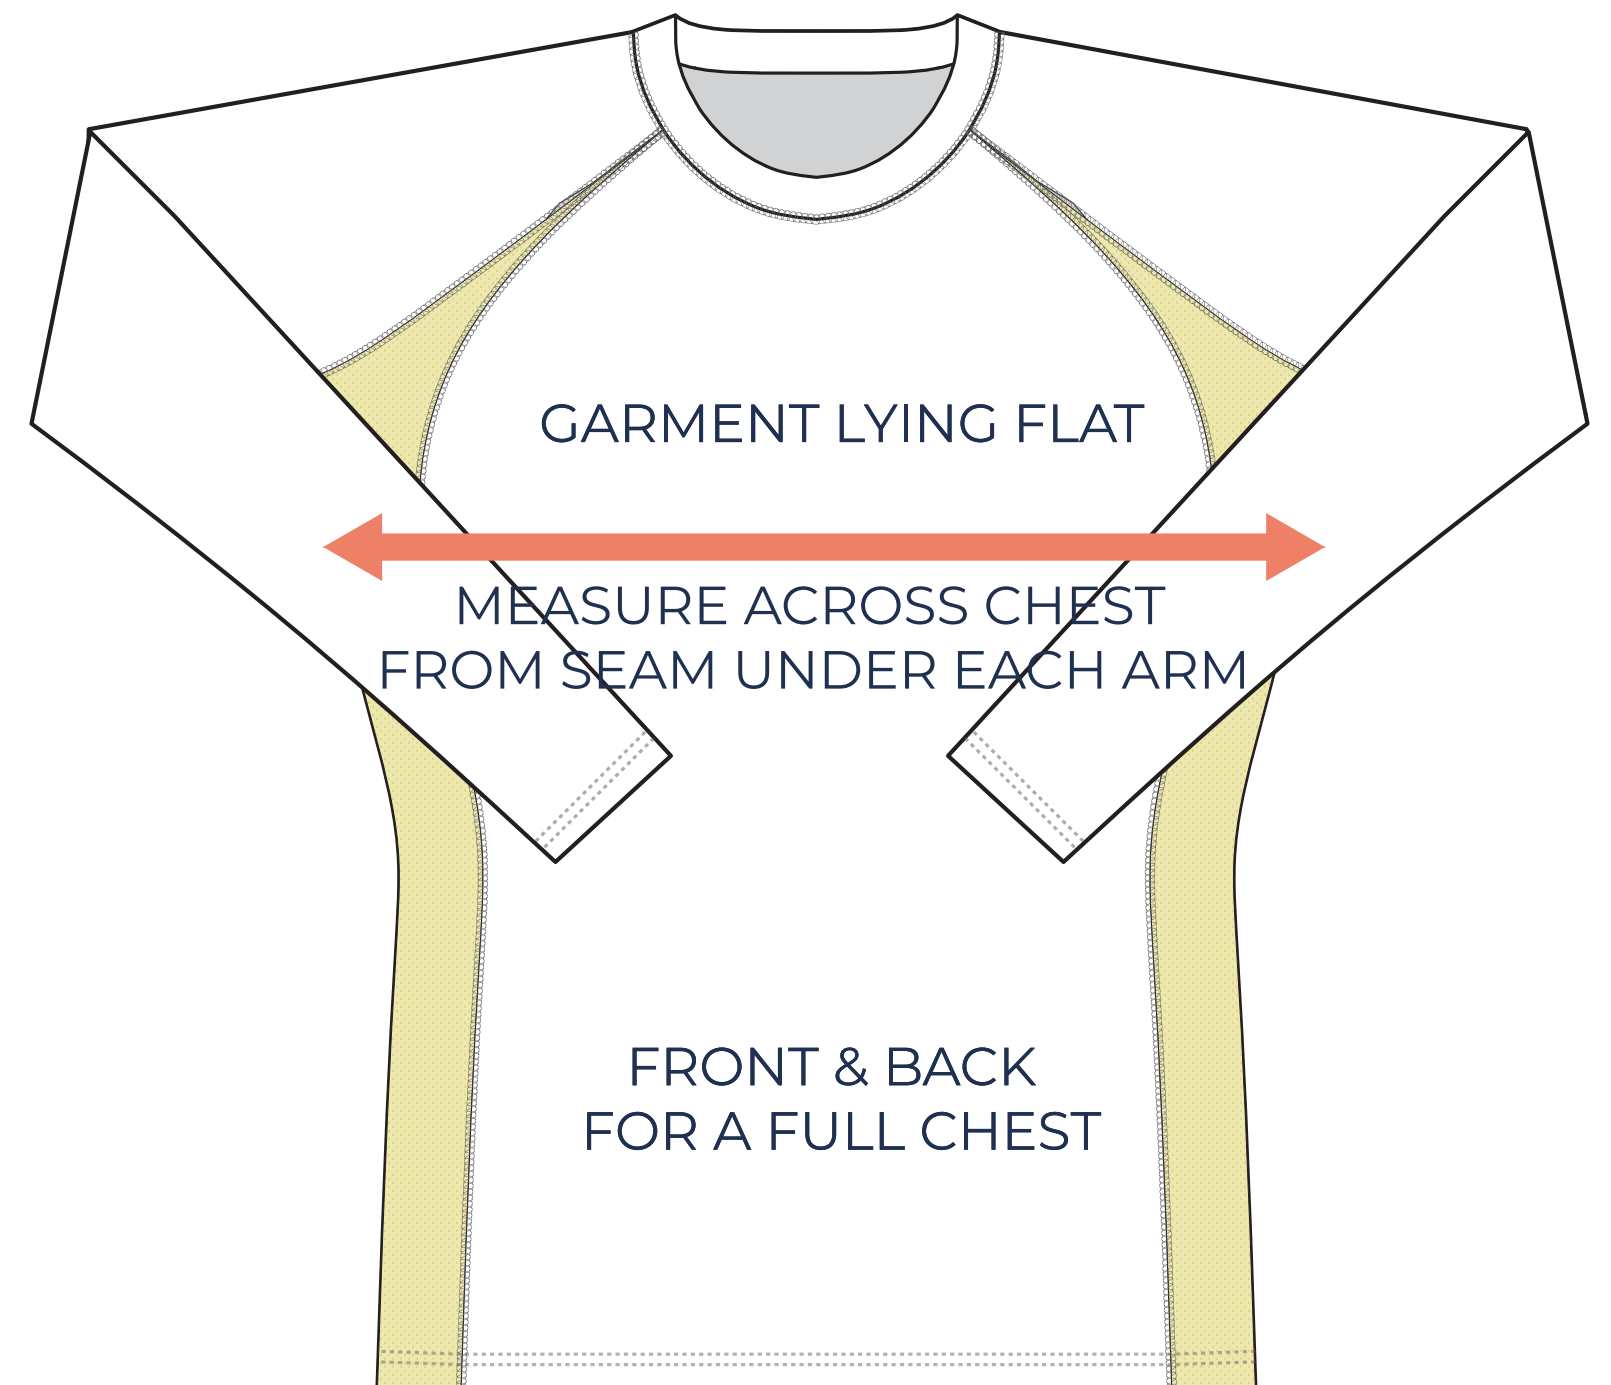

SIZING CHART

VER: 2022.1

SQUEEZE LONG SLEEVE COMPRESSION - MENS

PART NUMBER: MBB-LS-CM1

ADULT SIZING

SIZING CHART(inches)	XS	S	M	L	XL	2XL	3XL	4XL
1/2 Chest	15.75	17.32	18.11	19.69	20.08	21.26	21.65	22.44
Front length (HSP)	24.41	25.20	25.98	27.17	27.95	28.35	28.94	29.72

SIZING CHART(cm)	XS	S	M	L	XL	2XL	3XL	4XL
1/2 Chest	40.00	44.00	46.00	50.00	51.00	54.00	55.00	57.00
Front length (HSP)	62.00	64.00	66.00	69.00	71.00	72.00	73.50	75.50

YOUTH SIZING

SIZING CHART(inches)	YXS	YS	YM	YL	YXL
1/2 Chest	11.02	12.60	13.78	14.57	14.96
Front length (HSP)	19.69	21.26	22.05	22.83	23.62

SIZING CHART(cm)	YXS	YS	YM	YL	YXL
1/2 Chest	28.00	32.00	35.00	37.00	38.00
Front length (HSP)	50.00	54.00	56.00	58.00	60.00

HALF CHEST FULL CHEST

To find your size, compare measurements with a similar garment that fits you well.