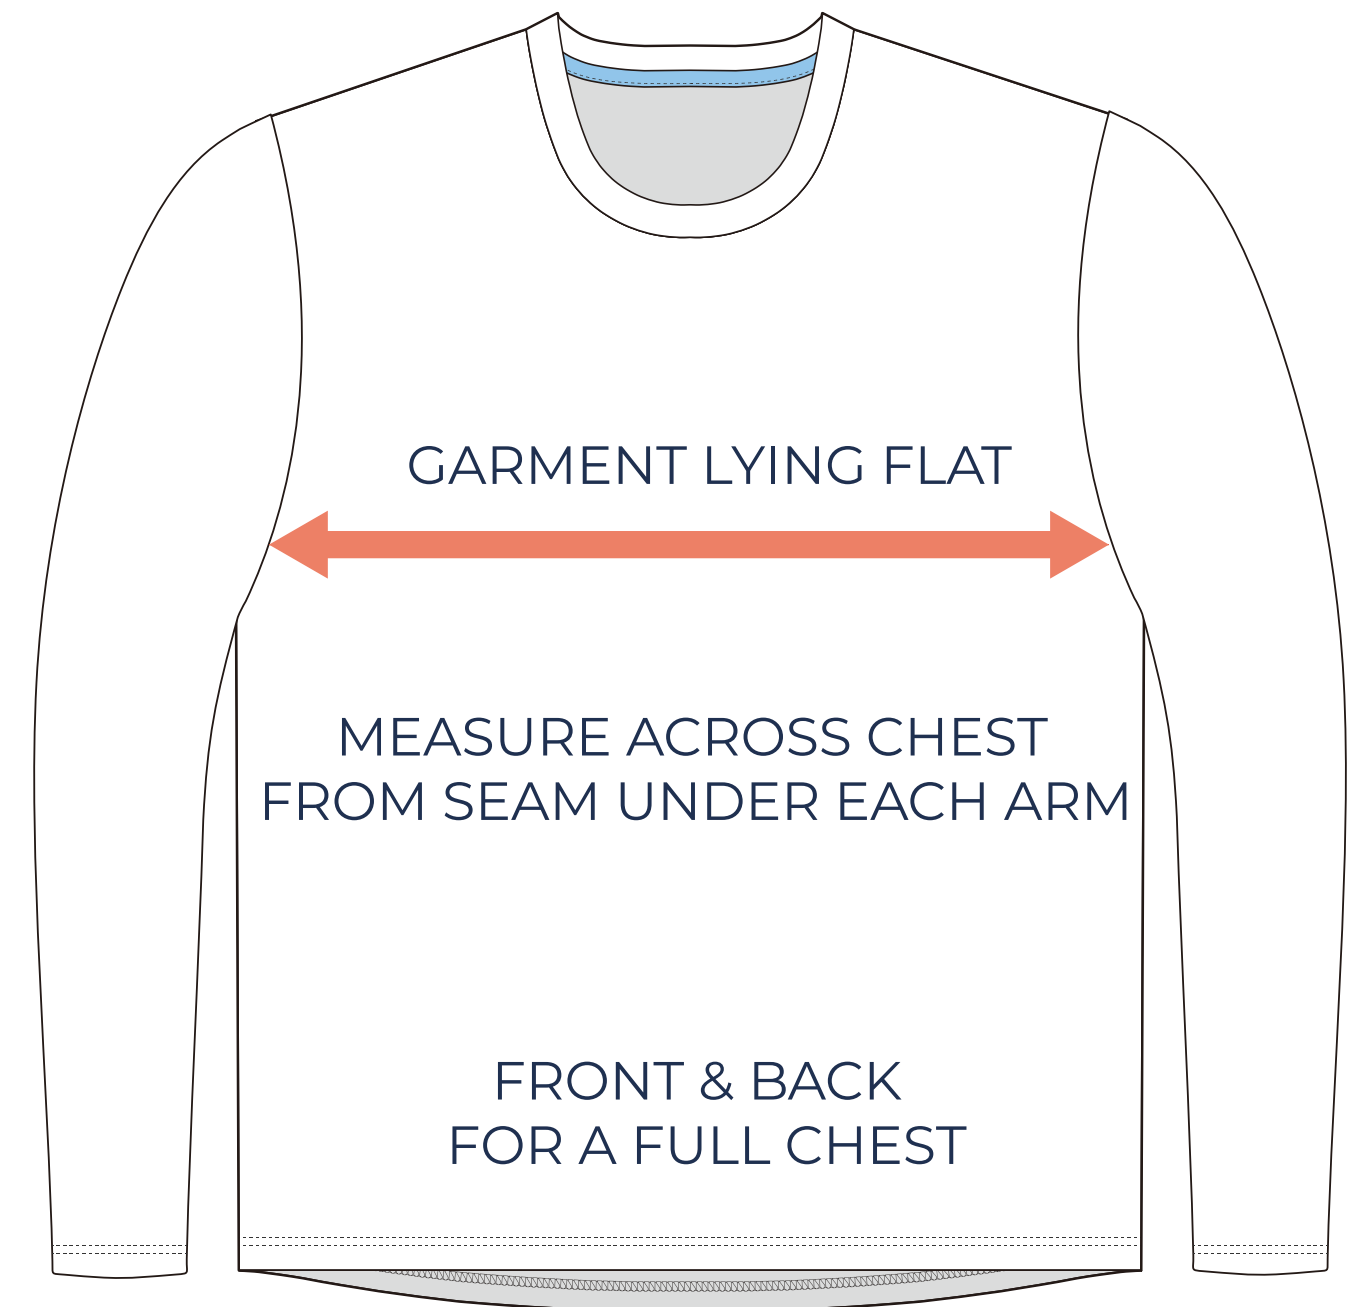

SIZING CHART

VER: 2022.1

WORKHORSE LONG SLEEVE CREW NECK - RELAXED FIT

PART NUMBER: MBB-LS-CR3

ADULT SIZING

SIZING CHART(inches)	S	M	L	XL	2XL	3XL	4XL	5XL
1/2 Chest	20.87	22.05	23.23	24.80	26.77	28.74	30.71	32.68
Front length (HSP)	27.56	28.74	29.92	31.10	31.89	32.68	33.46	34.25
Back length (HSP)	27.56	28.74	29.92	31.10	31.89	32.68	33.46	34.25

SIZING CHART(cm)	S	M	L	XL	2XL	3XL	4XL	5XL
1/2 Chest	53.00	56.00	59.00	63.00	68.00	73.00	78.00	83.00
Front length (HSP)	70.00	73.00	76.00	79.00	81.00	83.00	85.00	87.00
Back length (HSP)	70.00	73.00	76.00	79.00	81.00	83.00	85.00	87.00

YOUTH SIZING

SIZING CHART(inches)	YXS	YS	YM	YL	YXL
1/2 Chest	14.96	16.14	17.32	18.50	19.69
Front length (HSP)	19.69	21.26	22.83	24.41	25.98
Back length (HSP)	19.69	21.26	22.83	24.41	25.98

SIZING CHART(cm)	YXS	YS	YM	YL	YXL
1/2 Chest	38.00	41.00	44.00	47.00	50.00
Front length (HSP)	50.00	54.00	58.00	62.00	66.00
Back length (HSP)	50.00	54.00	58.00	62.00	66.00

HALF CHEST FULL CHEST

To find your size, compare measurements with a similar garment that fits you well.