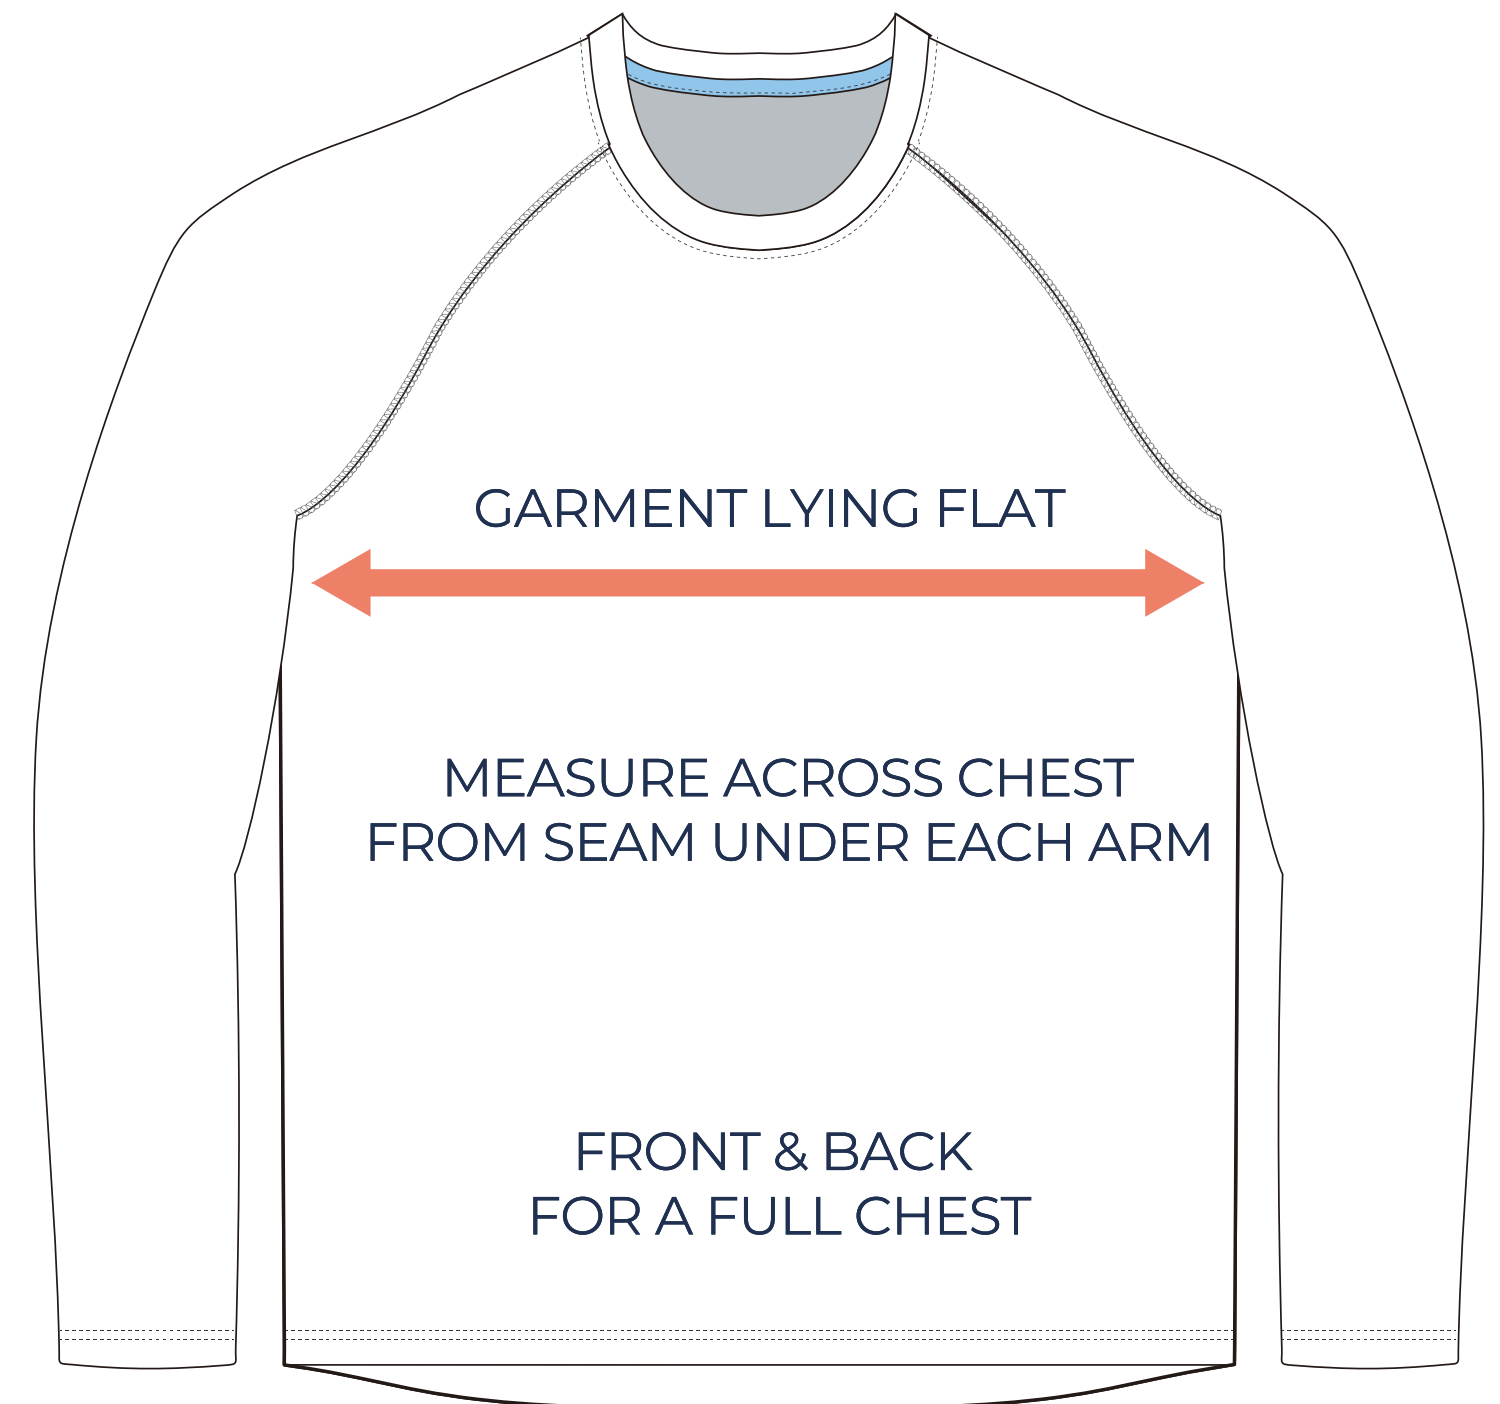

SIZING CHART

VER: 2022.1

RAGLAN LONG SLEEVE CREW NECK W/ FLAT LOCK - RELAXED RAGLAN

PART NUMBER : MBB-LS-CR7

ADULT SIZING

SIZING CHART(inches)	S	M	L	XL	2XL	3XL	4XL
1/2 Chest	20.47	21.65	22.83	24.02	25.20	26.38	27.56
Front length (HSP)	28.74	29.72	30.71	31.69	32.68	33.66	34.06

SIZING CHART(cm)	S	M	L	XL	2XL	3XL	4XL
1/2 Chest	52.00	55.00	58.00	61.00	64.00	67.00	70.00
Front length (HSP)	73.00	75.50	78.00	80.50	83.00	85.50	86.50

YOUTH SIZING

SIZING CHART(inches)	YXS	YS	YM	YL	YXL
1/2 Chest	14.57	15.75	16.93	18.11	19.29
Front length (HSP)	19.69	21.26	22.83	24.80	26.77

SIZING CHART(cm)	YXS	YS	YM	YL	YXL
1/2 Chest	37.00	40.00	43.00	46.00	49.00
Front length (HSP)	50.00	54.00	58.00	63.00	68.00

HALF CHEST FULL CHEST

To find your size, compare measurements with a similar garment that fits you well.