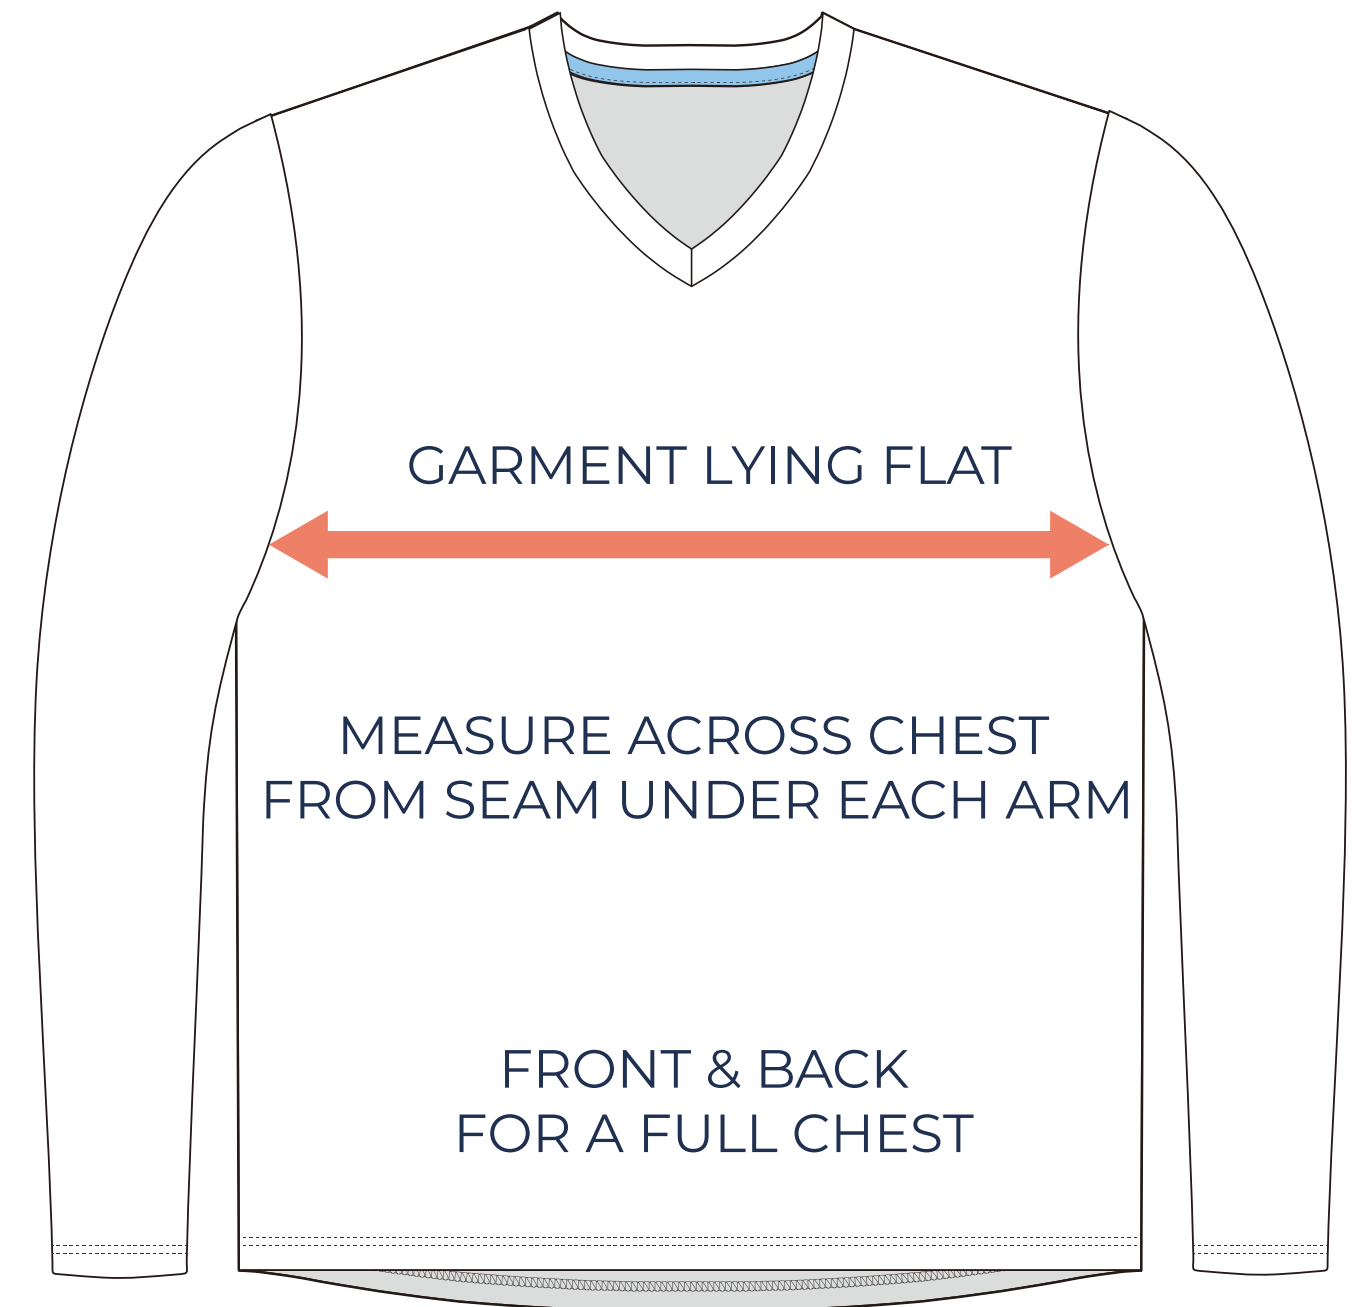

SIZING CHART

VER: 2022.1

ALL DAY LONG SLEEVE V-NECK - RELAXED FIT

PART NUMBER: MBB-LS-VR1

ADULT SIZING

SIZING CHART(inches)	S	M	L	XL	2XL	3XL	4XL	5XL
1/2 Chest	20.87	22.05	23.23	24.80	26.77	28.74	30.71	32.68
Front length (HSP)	27.56	28.74	29.92	31.10	31.89	32.68	33.46	34.25
Back length (HSP)	27.56	28.74	29.92	31.10	31.89	32.68	33.46	34.25

SIZING CHART(cm)	S	M	L	XL	2XL	3XL	4XL	5XL
1/2 Chest	53.00	56.00	59.00	63.00	68.00	73.00	78.00	83.00
Front length (HSP)	70.00	73.00	76.00	79.00	81.00	83.00	85.00	87.00
Back length (HSP)	70.00	73.00	76.00	79.00	81.00	83.00	85.00	87.00

YOUTH SIZING

SIZING CHART(inches)	YXS	YS	YM	YL	YXL
1/2 Chest	14.96	16.14	17.32	18.50	19.69
Front length (HSP)	19.69	21.26	22.83	24.41	25.98
Back length (HSP)	19.69	21.26	22.83	24.41	25.98

SIZING CHART(cm)	YXS	YS	YM	YL	YXL
1/2 Chest	38.00	41.00	44.00	47.00	50.00
Front length (HSP)	50.00	54.00	58.00	62.00	66.00
Back length (HSP)	50.00	54.00	58.00	62.00	66.00

HALF CHEST FULL CHEST

To find your size, compare measurements with a similar garment that fits you well.