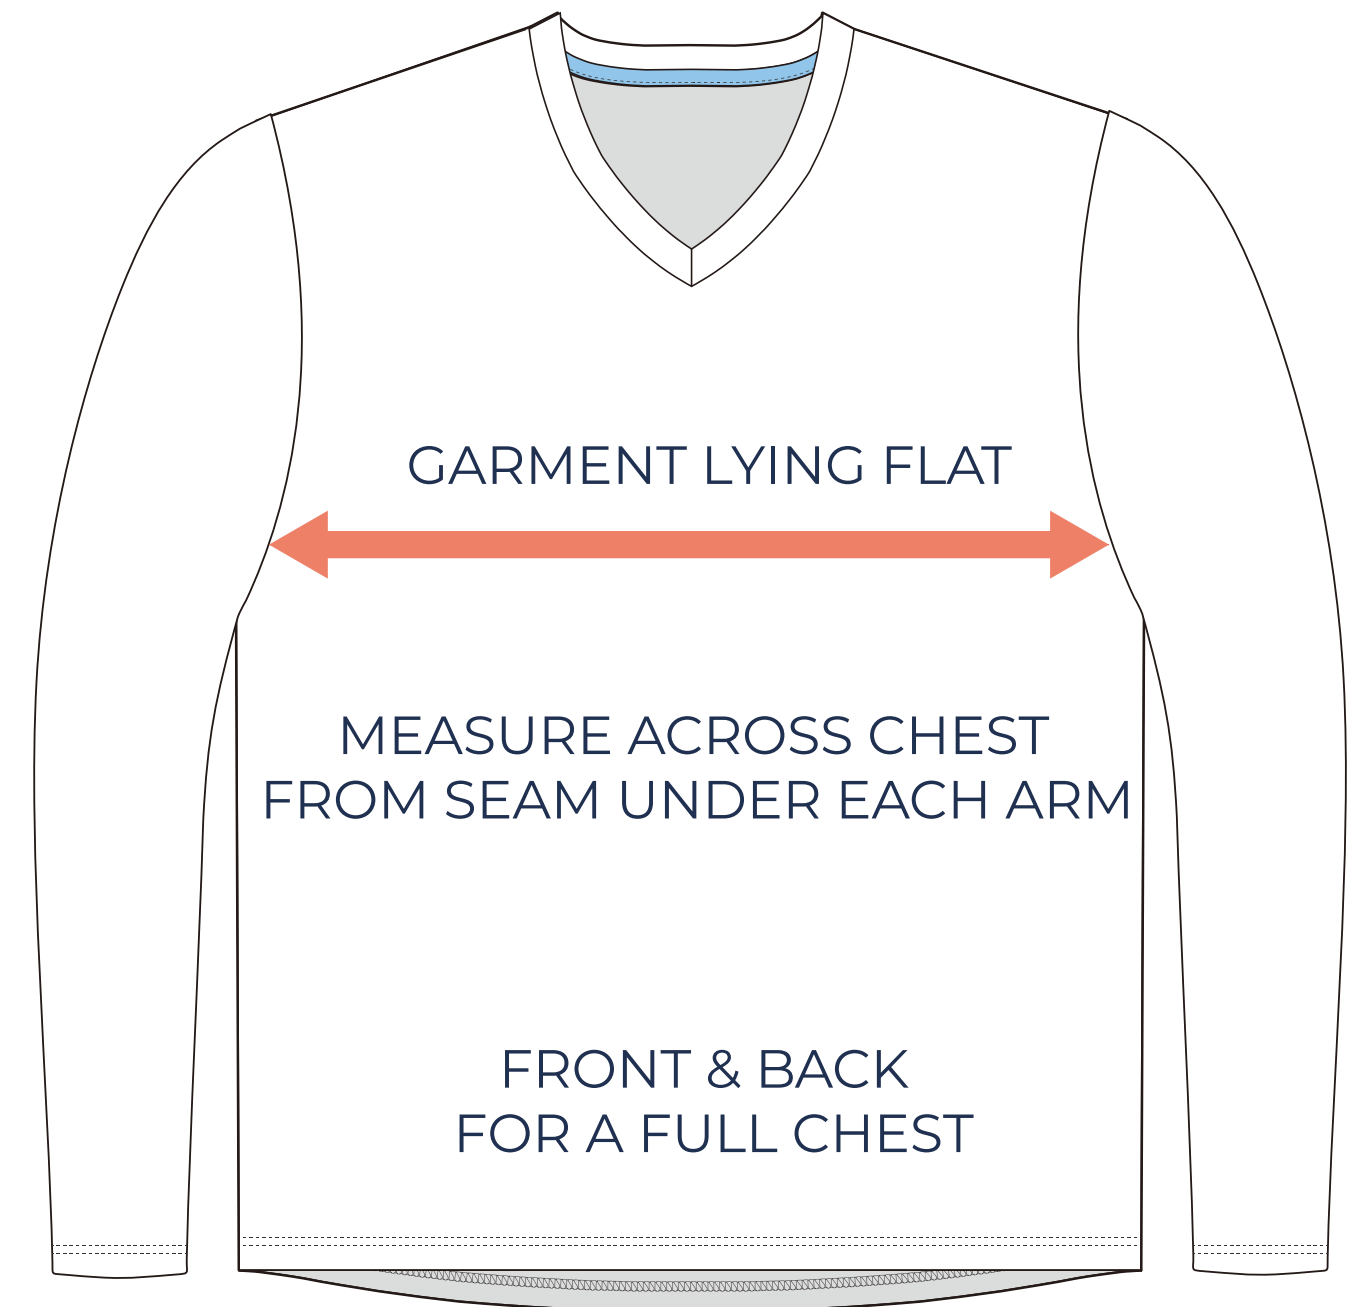

SIZING CHART

VER: 2022.1

WORKHORSE LONG SLEEVE V-NECK - RELAXED FIT

PART NUMBER: MBB-LS-VR3

ADULT SIZING

SIZING CHART(inches)	S	M	L	XL	2XL	3XL	4XL	5XL
1/2 Chest	20.87	22.05	23.23	24.80	26.77	28.74	30.71	32.68
Front length (HSP)	27.56	28.74	29.92	31.10	31.89	32.68	33.46	34.25
Back length (HSP)	27.56	28.74	29.92	31.10	31.89	32.68	33.46	34.25

SIZING CHART(cm)	S	M	L	XL	2XL	3XL	4XL	5XL
1/2 Chest	53.00	56.00	59.00	63.00	68.00	73.00	78.00	83.00
Front length (HSP)	70.00	73.00	76.00	79.00	81.00	83.00	85.00	87.00
Back length (HSP)	70.00	73.00	76.00	79.00	81.00	83.00	85.00	87.00

YOUTH SIZING

SIZING CHART(inches)	YXS	YS	YM	YL	YXL
1/2 Chest	14.96	16.14	17.32	18.50	19.69
Front length (HSP)	19.69	21.26	22.83	24.41	25.98
Back length (HSP)	19.69	21.26	22.83	24.41	25.98

SIZING CHART(cm)	YXS	YS	YM	YL	YXL
1/2 Chest	38.00	41.00	44.00	47.00	50.00
Front length (HSP)	50.00	54.00	58.00	62.00	66.00
Back length (HSP)	50.00	54.00	58.00	62.00	66.00

HALF CHEST FULL CHEST

To find your size, compare measurements with a similar garment that fits you well.