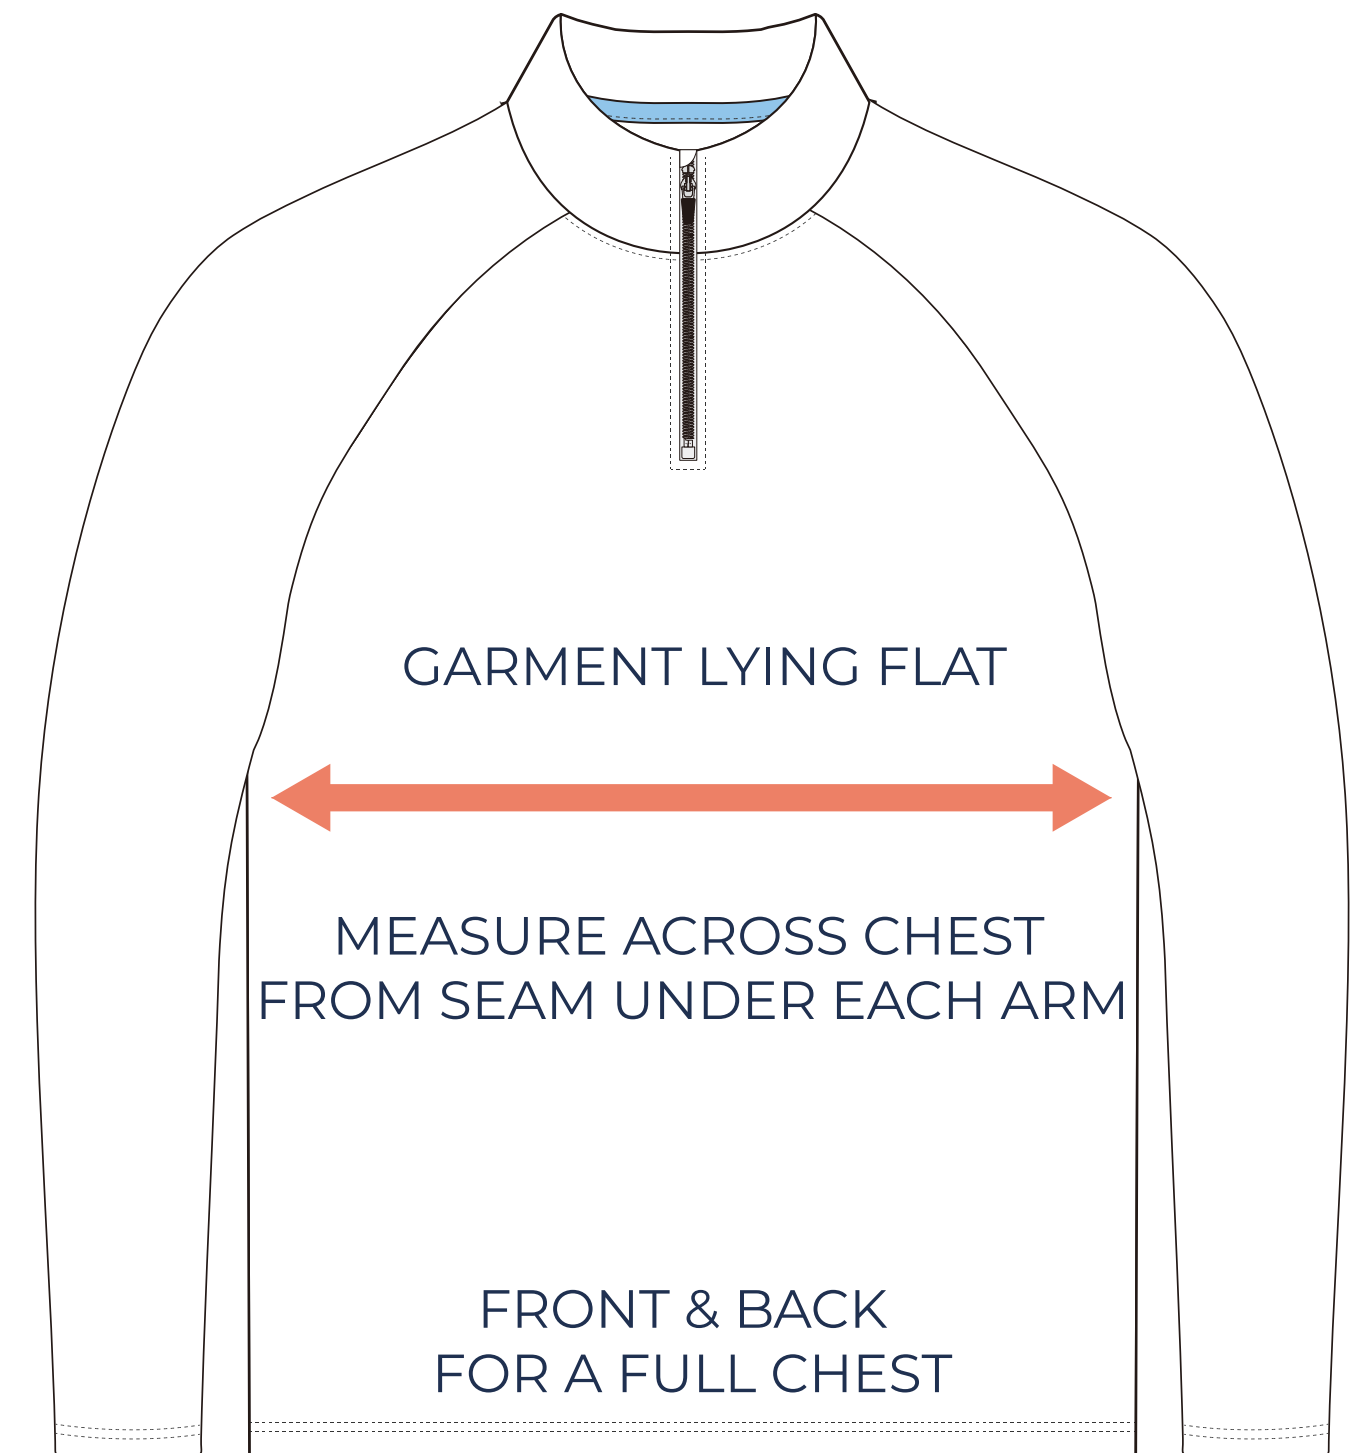

SIZING CHART

VER: 2022.1

EXECUTIVE 1/4 ZIP LONG SLEEVE - RELAXED FIT

PART NUMBER: MBB-LS-ZR1

ADULT SIZING

SIZING CHART(inches)	S	M	L	XL	2XL	3XL	4XL	5XL
1/2 Chest	19.29	20.47	21.65	22.83	24.02	25.20	26.38	27.56
Front length (From CB)	28.35	29.13	29.92	30.71	31.50	32.28	33.07	33.86
Back length (From CB)	28.35	29.13	29.92	30.71	31.50	32.28	33.07	33.86

SIZING CHART(cm)	S	M	L	XL	2XL	3XL	4XL	5XL
1/2 Chest	49.00	52.00	55.00	58.00	61.00	64.00	67.00	70.00
Front length (From CB)	72.00	74.00	76.00	78.00	80.00	82.00	84.00	86.00
Back length (From CB)	72.00	74.00	76.00	78.00	80.00	82.00	84.00	86.00

YOUTH SIZING

SIZING CHART(inches)	YXS	YS	YM	YL	YXL
1/2 Chest	13.78	14.96	16.14	17.32	18.50
Front length (From CB)	19.69	20.87	22.44	24.80	26.38
Back length (From CB)	19.69	20.87	22.44	24.80	26.38

SIZING CHART(cm)	YXS	YS	YM	YL	YXL
1/2 Chest	35.00	38.00	41.00	44.00	47.00
Front length (From CB)	50.00	53.00	57.00	63.00	67.00
Back length (From CB)	50.00	53.00	57.00	63.00	67.00

HALF CHEST FULL CHEST

To find your size, compare measurements with a similar garment that fits you well.