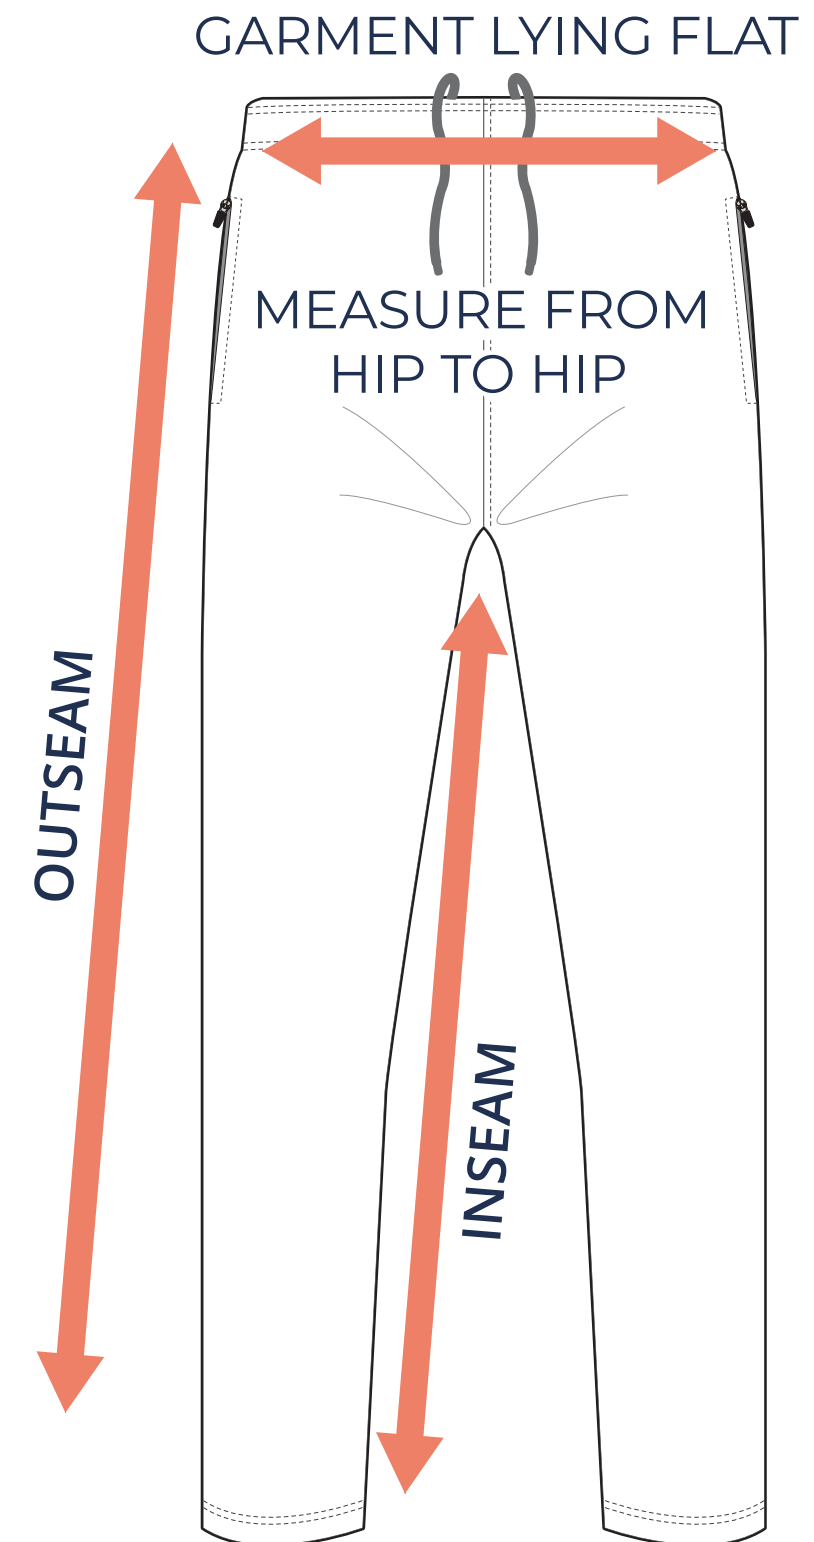

SIZING CHART

VER: 2022.1

WINDY WOVEN SPORTZ PANT - WOVEN

PART NUMBER: MBB-PT-001

ADULT SIZING

| SIZING CHART(inches) | S | M | L | XL | 2XL | 3XL | 4XL | 5XL |
|----------------------|-------|-------|-------|-------|-------|-------|-------|-------|
| Outseam | 40.16 | 41.73 | 42.91 | 44.09 | 44.88 | 45.67 | 46.46 | 47.24 |
| Inseam | 30.31 | 31.50 | 32.68 | 33.46 | 33.86 | 34.25 | 34.65 | 35.04 |

| SIZING CHART(cm) | S | M | L | XL | 2XL | 3XL | 4XL | 5XL |
|------------------|--------|--------|--------|--------|--------|--------|--------|--------|
| Outseam | 102.00 | 106.00 | 109.00 | 112.00 | 114.00 | 116.00 | 118.00 | 120.00 |
| Inseam | 77.00 | 80.00 | 83.00 | 85.00 | 86.00 | 87.00 | 88.00 | 89.00 |

YOUTH SIZING

| SIZING CHART(inches) | YS | YM | YL | YXL |
|----------------------|-------|-------|-------|-------|
| Outseam | 31.10 | 33.46 | 35.83 | 38.19 |
| Inseam | 22.44 | 24.41 | 26.38 | 28.35 |

| SIZING CHART(cm) | YS | YM | YL | YXL |
|------------------|-------|-------|-------|-------|
| Outseam | 79.00 | 85.00 | 91.00 | 97.00 |
| Inseam | 57.00 | 62.00 | 67.00 | 72.00 |

HALF HIP INSEAM/OUTSEAM