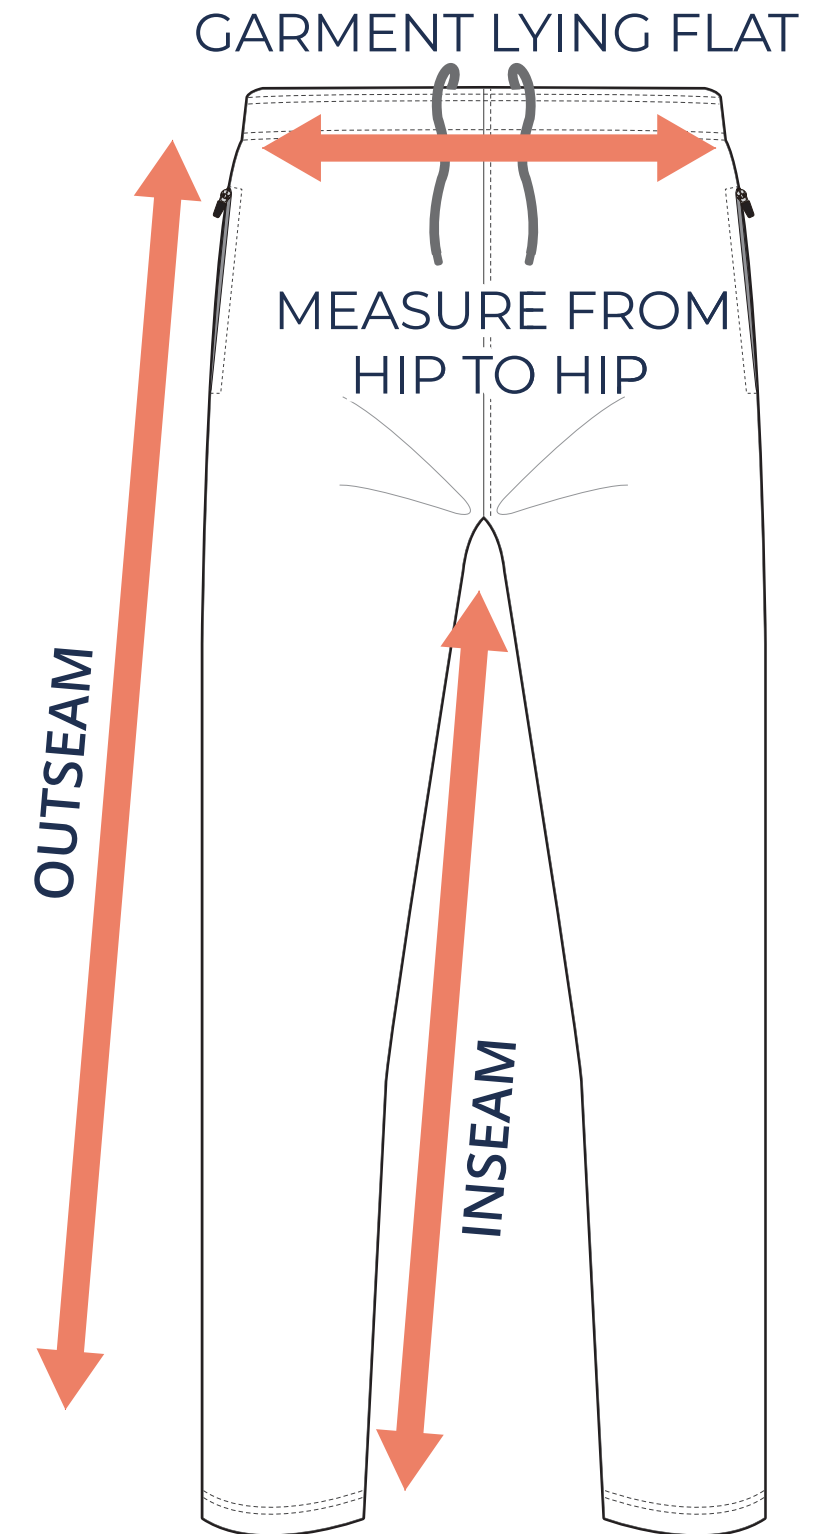

SIZING CHART

VER: 2022.1

SWIFT PANTS

PART NUMBER: MBB-PT-005

ADULT SIZING

SIZING CHART(inches)	S	M	L	XL	2XL	3XL	4XL	5XL
Outseam	40.94	41.73	42.91	44.09	44.88	45.67	46.46	47.24
Inseam	30.31	30.71	31.50	32.68	33.07	33.46	33.86	34.25

SIZING CHART(cm)	S	M	L	XL	2XL	3XL	4XL	5XL
Outseam	104.00	106.00	109.00	112.00	114.00	116.00	118.00	120.00
Inseam	77.00	78.00	80.00	83.00	84.00	85.00	86.00	87.00

YOUTH SIZING

SIZING CHART(inches)	YXS	YS	YM	YL	YXL
Outseam	28.35	29.53	32.68	35.43	38.58
Inseam	19.29	20.08	22.83	25.20	27.95

SIZING CHART(cm)	YXS	YS	YM	YL	YXL
Outseam	72.00	75.00	83.00	90.00	98.00
Inseam	49.00	51.00	58.00	64.00	71.00

INSEAM/OUTSEAM

To find your size, compare measurements with a similar garment that fits you well.