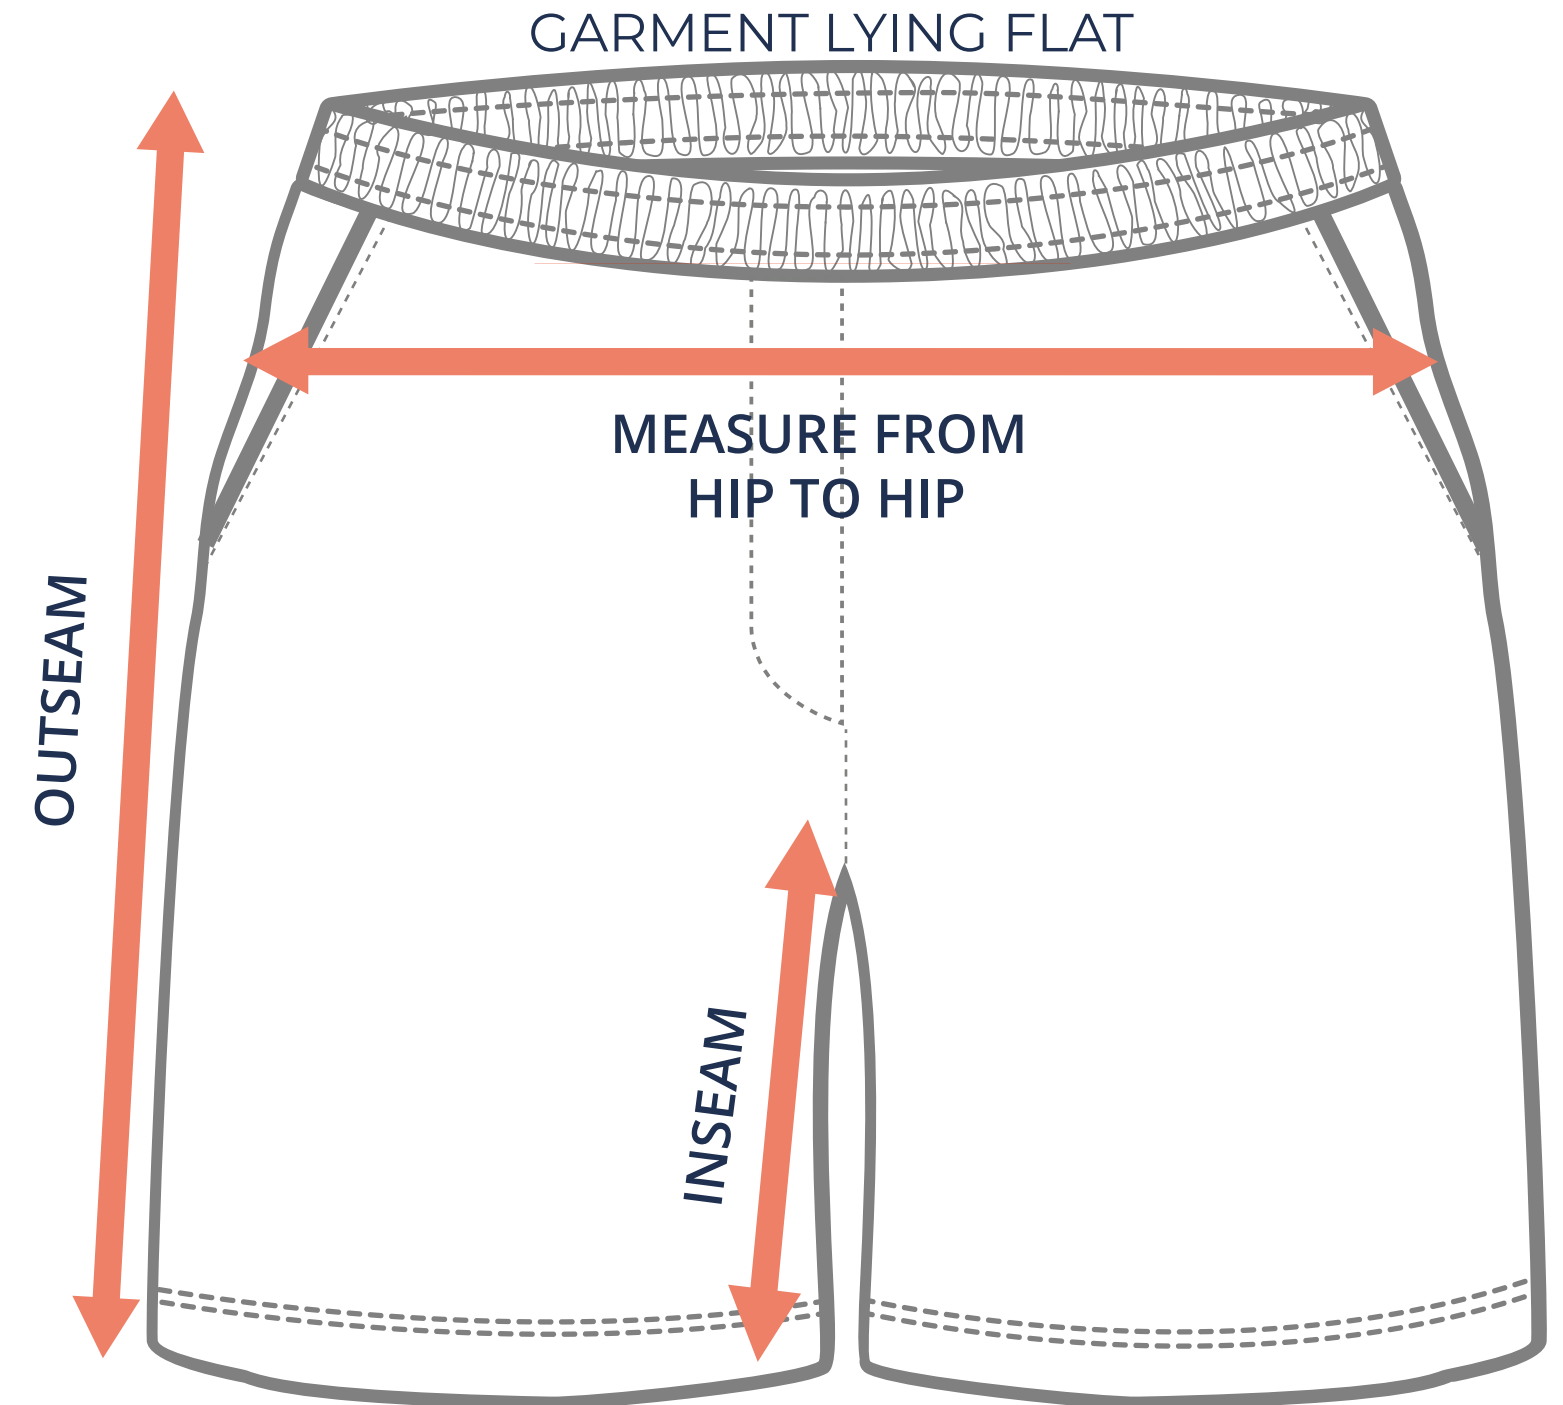

SIZING CHART

VER: 2022.1

MEN'S TERRACE SHORTS

PART NUMBER: MBB-SH-SH6

ADULT SIZING

SIZING CHART(inches)	28	30	32	34	36	38	40
Rise of Short	4.72	4.92	5.12	5.12	5.31	5.51	5.71
Outseam	7.87	8.07	8.27	8.66	9.06	9.45	9.45
Half Waist	5.51	5.91	6.30	6.69	7.09	7.48	7.87
Inseam	3.54	3.54	3.54	3.94	4.13	4.33	4.13

SIZING CHART(cm)	28	30	32	34	36	38	40
Rise of Short	12.00	12.50	13.00	13.00	13.50	14.00	14.50
Outseam	20.00	20.50	21.00	22.00	23.00	24.00	24.00
Half Waist	14.00	15.00	16.00	17.00	18.00	19.00	20.00
Inseam	9.00	9.00	9.00	10.00	10.50	11.00	10.50

SIZING CHART(inches)	40	42	44	46	48	50
Rise of Short	5.71	5.91	6.10	6.30	6.50	6.69
Outseam	9.45	9.65	9.84	9.84	10.24	10.63
Half Waist	7.87	8.27	8.66	9.06	9.45	9.84
Inseam	4.13	4.13	4.13	3.94	4.13	4.33

SIZING CHART(cm)	40	42	44	46	48	50
Rise of Short	14.50	15.00	15.50	16.00	16.50	17.00
Outseam	24.00	24.50	25.00	25.00	26.00	27.00
Half Waist	20.00	21.00	22.00	23.00	24.00	25.00
Inseam	10.50	10.50	10.50	10.00	10.50	11.00

HALF HIP INSEAM/OUTSEAM

To find your size, compare measurements with a similar garment that fits you well.