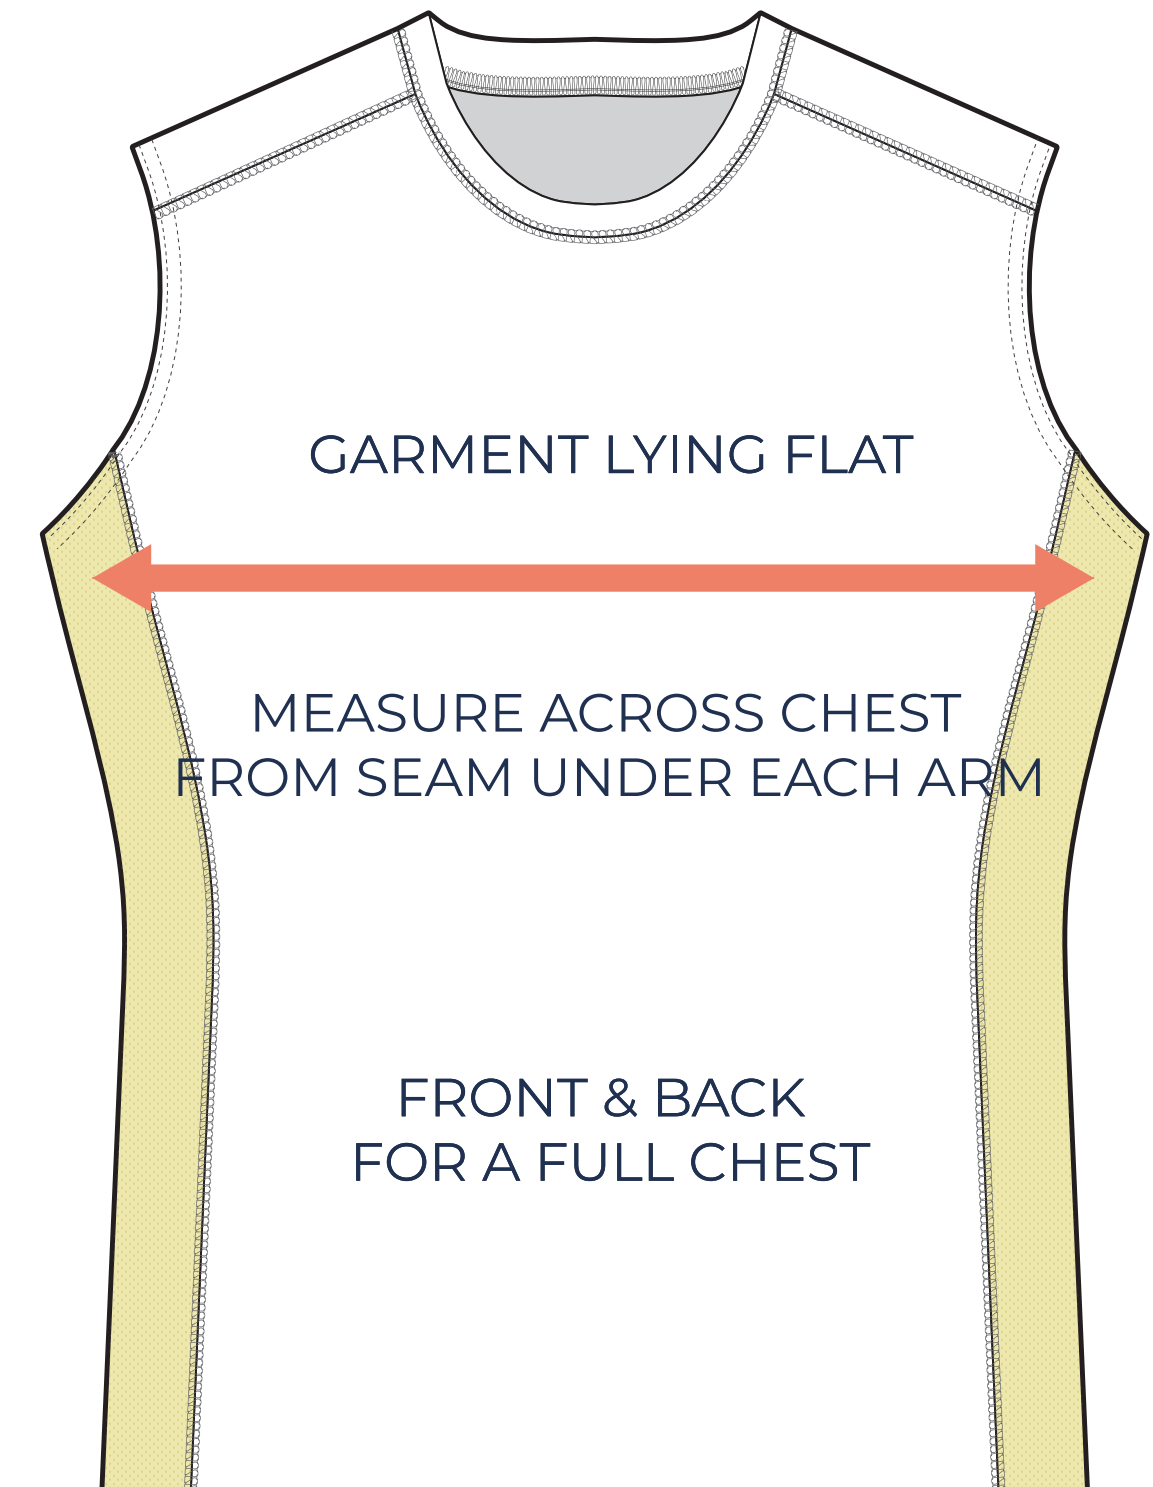

SIZING CHART

VER: 2022.1

SQUEEZE SLEEVELESS COMPRESSION - MENS

PART NUMBER: MBB-SL-CM1

ADULT SIZING

SIZING CHART(inches)	XS	S	M	L	XL	2XL	3XL	4XL
1/2 Chest	15.75	16.93	18.11	19.29	20.87	22.05	23.23	24.02
Front length (HSP)	23.62	24.41	25.20	25.98	27.17	27.95	28.35	29.13

SIZING CHART(cm)	XS	S	M	L	XL	2XL	3XL	4XL
1/2 Chest	40.00	43.00	46.00	49.00	53.00	56.00	59.00	61.00
Front length (HSP)	60.00	62.00	64.00	66.00	69.00	71.00	72.00	74.00

YOUTH SIZING

SIZING CHART(inches)	YXS	YS	YM	YL	YXL
1/2 Chest	10.63	11.42	12.99	14.17	14.96
Front length (HSP)	18.90	19.69	21.26	22.05	22.83

SIZING CHART(cm)	YXS	YS	YM	YL	YXL
1/2 Chest	27.00	29.00	33.00	36.00	38.00
Front length (HSP)	48.00	50.00	54.00	56.00	58.00

HALF CHEST FULL CHEST

To find your size, compare measurements with a similar garment that fits you well.