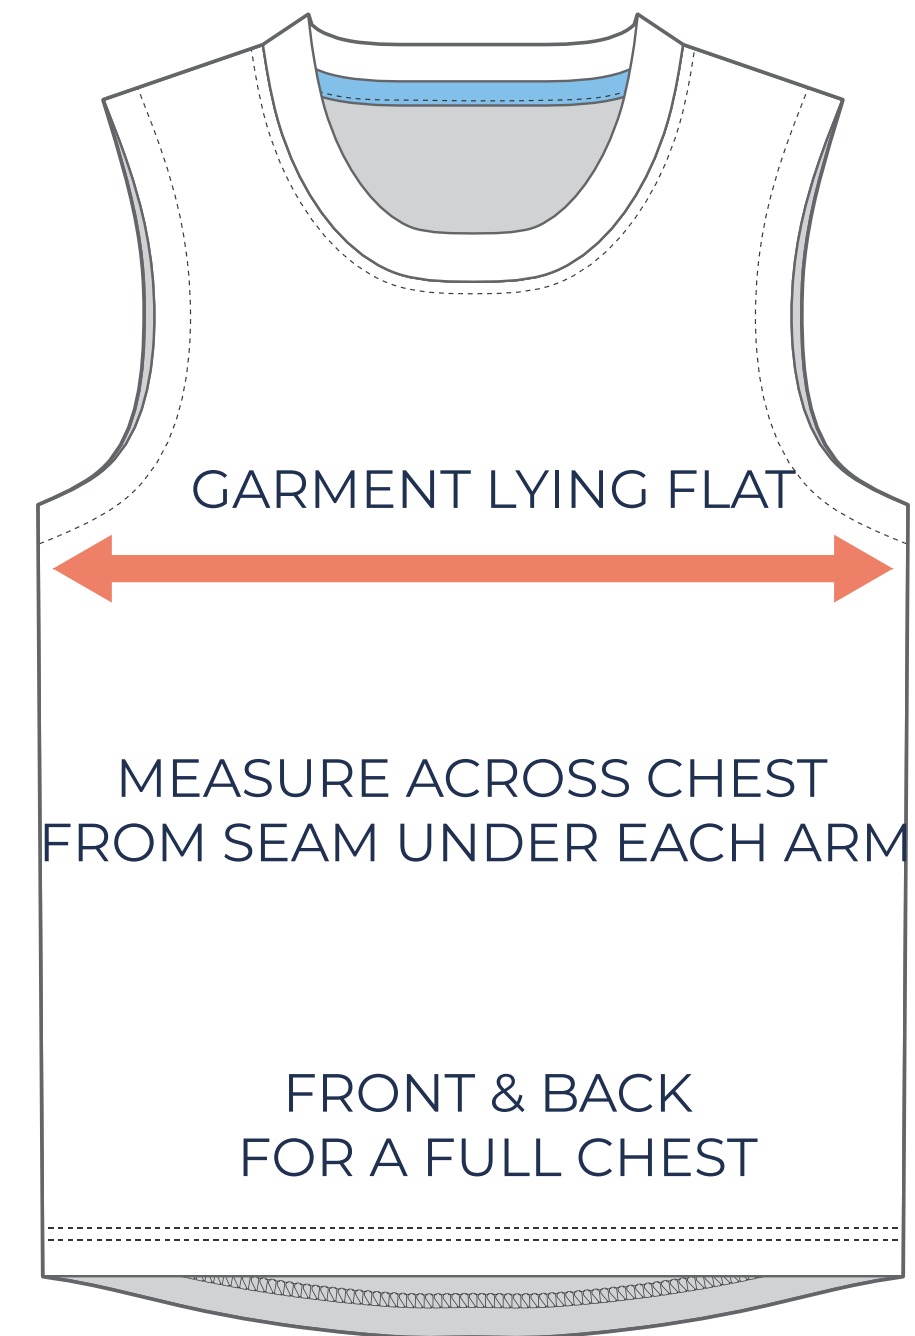

SIZING CHART

VER: 2022.1

WORKHORSE SLEEVELESS CREW NECK - RELAXED FIT

PART NUMBER: MBB-SL-CR3

ADULT SIZING

SIZING CHART(inches)	S	M	L	XL	2XL	3XL	4XL	5XL
1/2 Chest	19.29	20.47	21.65	22.83	24.02	25.20	26.38	27.56
Front length (HSP)	28.35	29.13	29.92	30.71	31.50	32.28	33.07	33.86
Back length (HSP)	29.33	30.12	30.91	31.69	32.48	33.27	34.06	34.84

SIZING CHART(cm)	S	M	L	XL	2XL	3XL	4XL	5XL
1/2 Chest	49.00	52.00	55.00	58.00	61.00	64.00	67.00	70.00
Front length (HSP)	72.00	74.00	76.00	78.00	80.00	82.00	84.00	86.00
Back length (HSP)	74.50	76.50	78.50	80.50	82.50	84.50	86.50	88.50

YOUTH SIZING

SIZING CHART(inches)	YXS	YS	YM	YL	YXL
1/2 Chest	13.78	14.96	16.14	17.32	18.50
Front length (HSP)	19.69	20.87	22.44	24.80	26.38
Back length (HSP)	20.67	21.85	23.43	25.79	27.36

SIZING CHART(cm)	YXS	YS	YM	YL	YXL
1/2 Chest	35.00	38.00	41.00	44.00	47.00
Front length (HSP)	50.00	53.00	57.00	63.00	67.00
Back length (HSP)	52.50	55.50	59.50	65.50	69.50

HALF CHEST FULL CHEST

To find your size, compare measurements with a similar garment that fits you well.