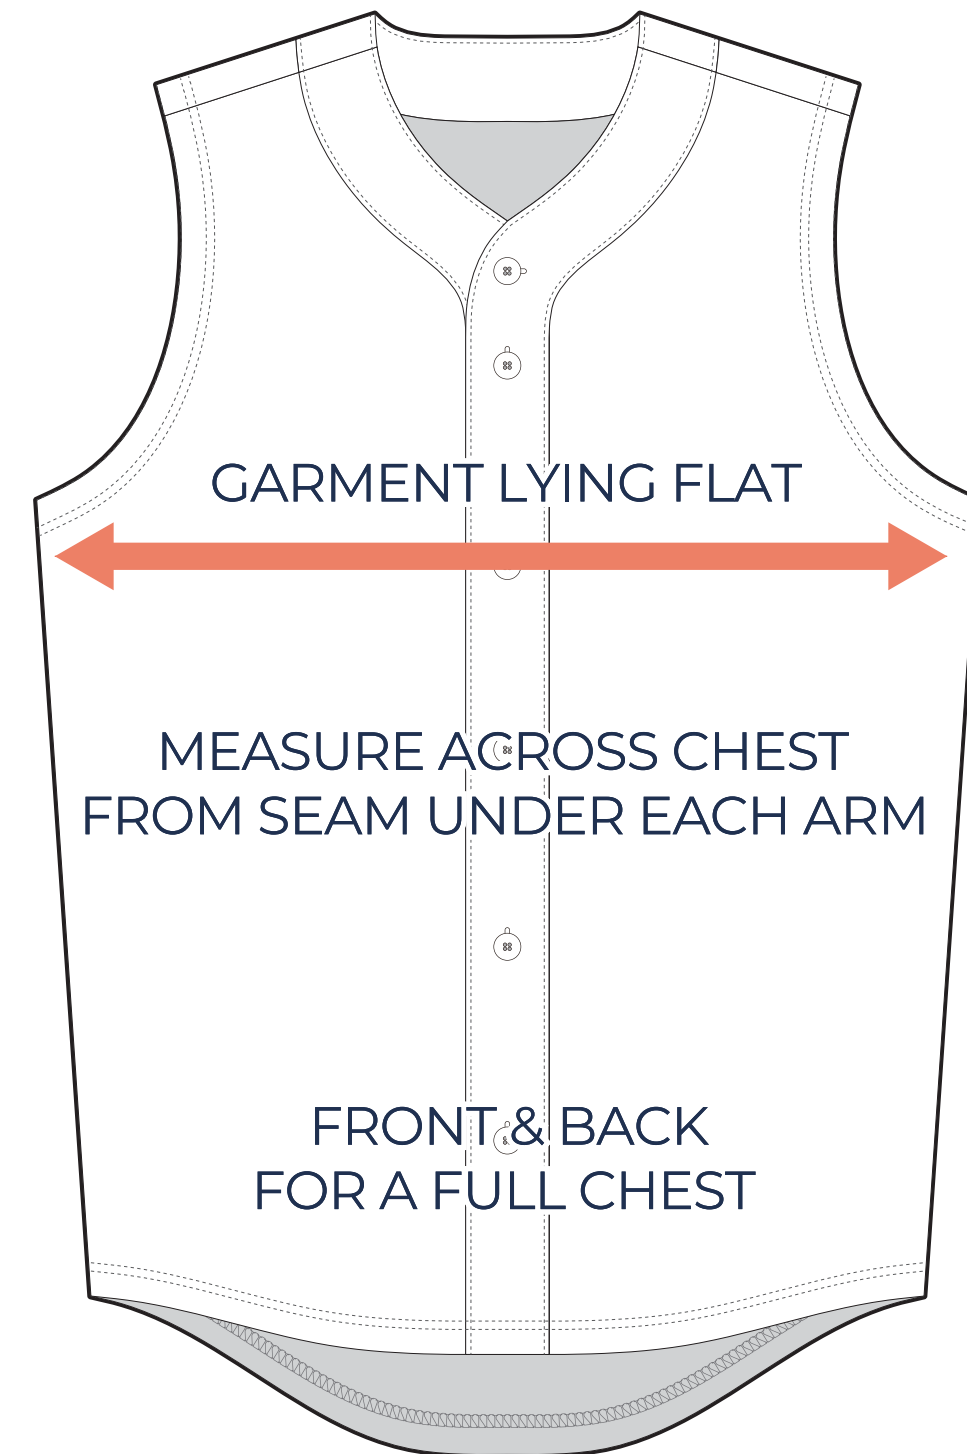

SIZING CHART

VER: 2022.1

CLASSIC FULL BUTTON SLEEVELESS

PART NUMBER : MBB-SP-BA21

ADULT SIZING

SIZING CHART(inches)	S	M	L	XL	2XL	3XL
1/2 Chest	20.47	21.65	23.62	25.59	27.56	29.53
Front length (From CB)	29.53	30.71	31.50	32.28	33.46	34.65
Back length (From CB)	31.89	33.07	33.86	34.65	35.83	37.01

SIZING CHART(cm)	S	M	L	XL	2XL	3XL
1/2 Chest	52.00	55.00	60.00	65.00	70.00	75.00
Front length (From CB)	75.00	78.00	80.00	82.00	85.00	88.00
Back length (From CB)	81.00	84.00	86.00	88.00	91.00	94.00

YOUTH SIZING

SIZING CHART(inches)	YS	YM	YL	YXL
1/2 Chest	16.73	17.72	18.70	19.69
Front length (From CB)	23.82	25.39	26.97	28.54
Back length (From CB)	25.79	27.36	28.94	30.51

SIZING CHART(cm)	YS	YM	YL	YXL
1/2 Chest	42.50	45.00	47.50	50.00
Front length (From CB)	60.50	64.50	68.50	72.50
Back length (From CB)	65.50	69.50	73.50	77.50

HALF CHEST FULL CHEST

To find your size, compare measurements with a similar garment that fits you well.