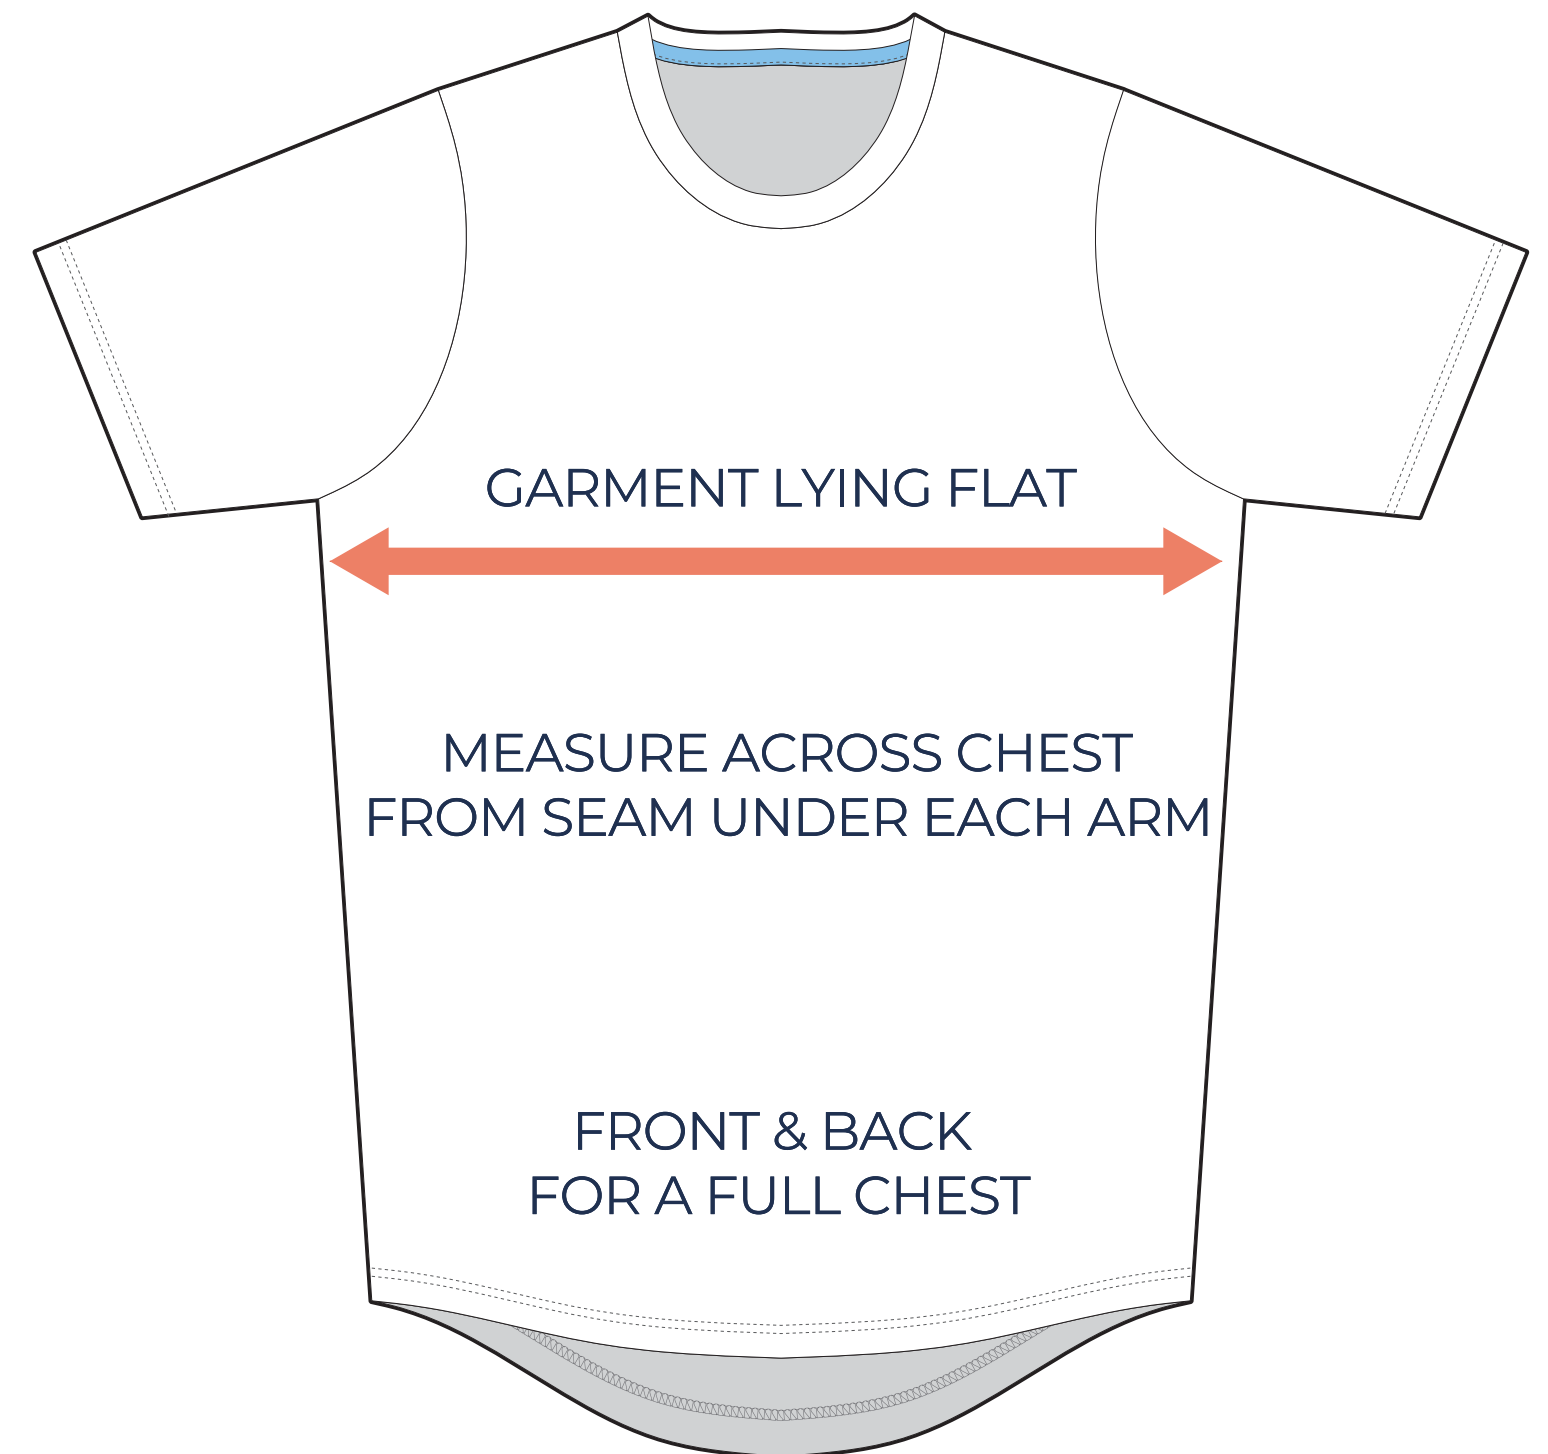

SIZING CHART

VER: 2022.1

LEAGUE CREW NECK

PART NUMBER : MBB-SP-BA25

ADULT SIZING

SIZING CHART(inches)	S	M	L	XL	2XL	3XL	4XL	5XL
1/2 Chest	20.47	21.65	23.62	25.59	27.56	29.53	31.50	33.46
Front length (From CB)	29.53	30.71	31.50	32.28	33.46	34.65	35.43	36.22
Back length (From CB)	31.89	33.07	33.86	34.65	35.83	37.01	37.80	38.58
SIZING CHART(cm)	S	M	L	XL	2XL	3XL	4XL	5XL
1/2 Chest	52.00	55.00	60.00	65.00	70.00	75.00	80.00	85.00
Front length (From CB)	75.00	78.00	80.00	82.00	85.00	88.00	90.00	92.00
Back length (From CB)	81.00	84.00	86.00	88.00	91.00	94.00	96.00	98.00

YOUTH SIZING

SIZING CHART(inches)	YXS	YS	YM	YL	YXL
1/2 Chest	15.75	16.73	17.72	18.70	19.69
Front length (From CB)	22.24	23.82	25.39	26.97	28.54
Back length (From CB)	24.21	25.79	27.36	28.94	30.51
SIZING CHART(cm)	YXS	YS	YM	YL	YXL
1/2 Chest	40.00	42.50	45.00	47.50	50.00
Front length (From CB)	56.50	60.50	64.50	68.50	72.50
Back length (From CB)	61.50	65.50	69.50	73.50	77.50

HALF CHEST FULL CHEST

To find your size, compare measurements with a similar garment that fits you well.