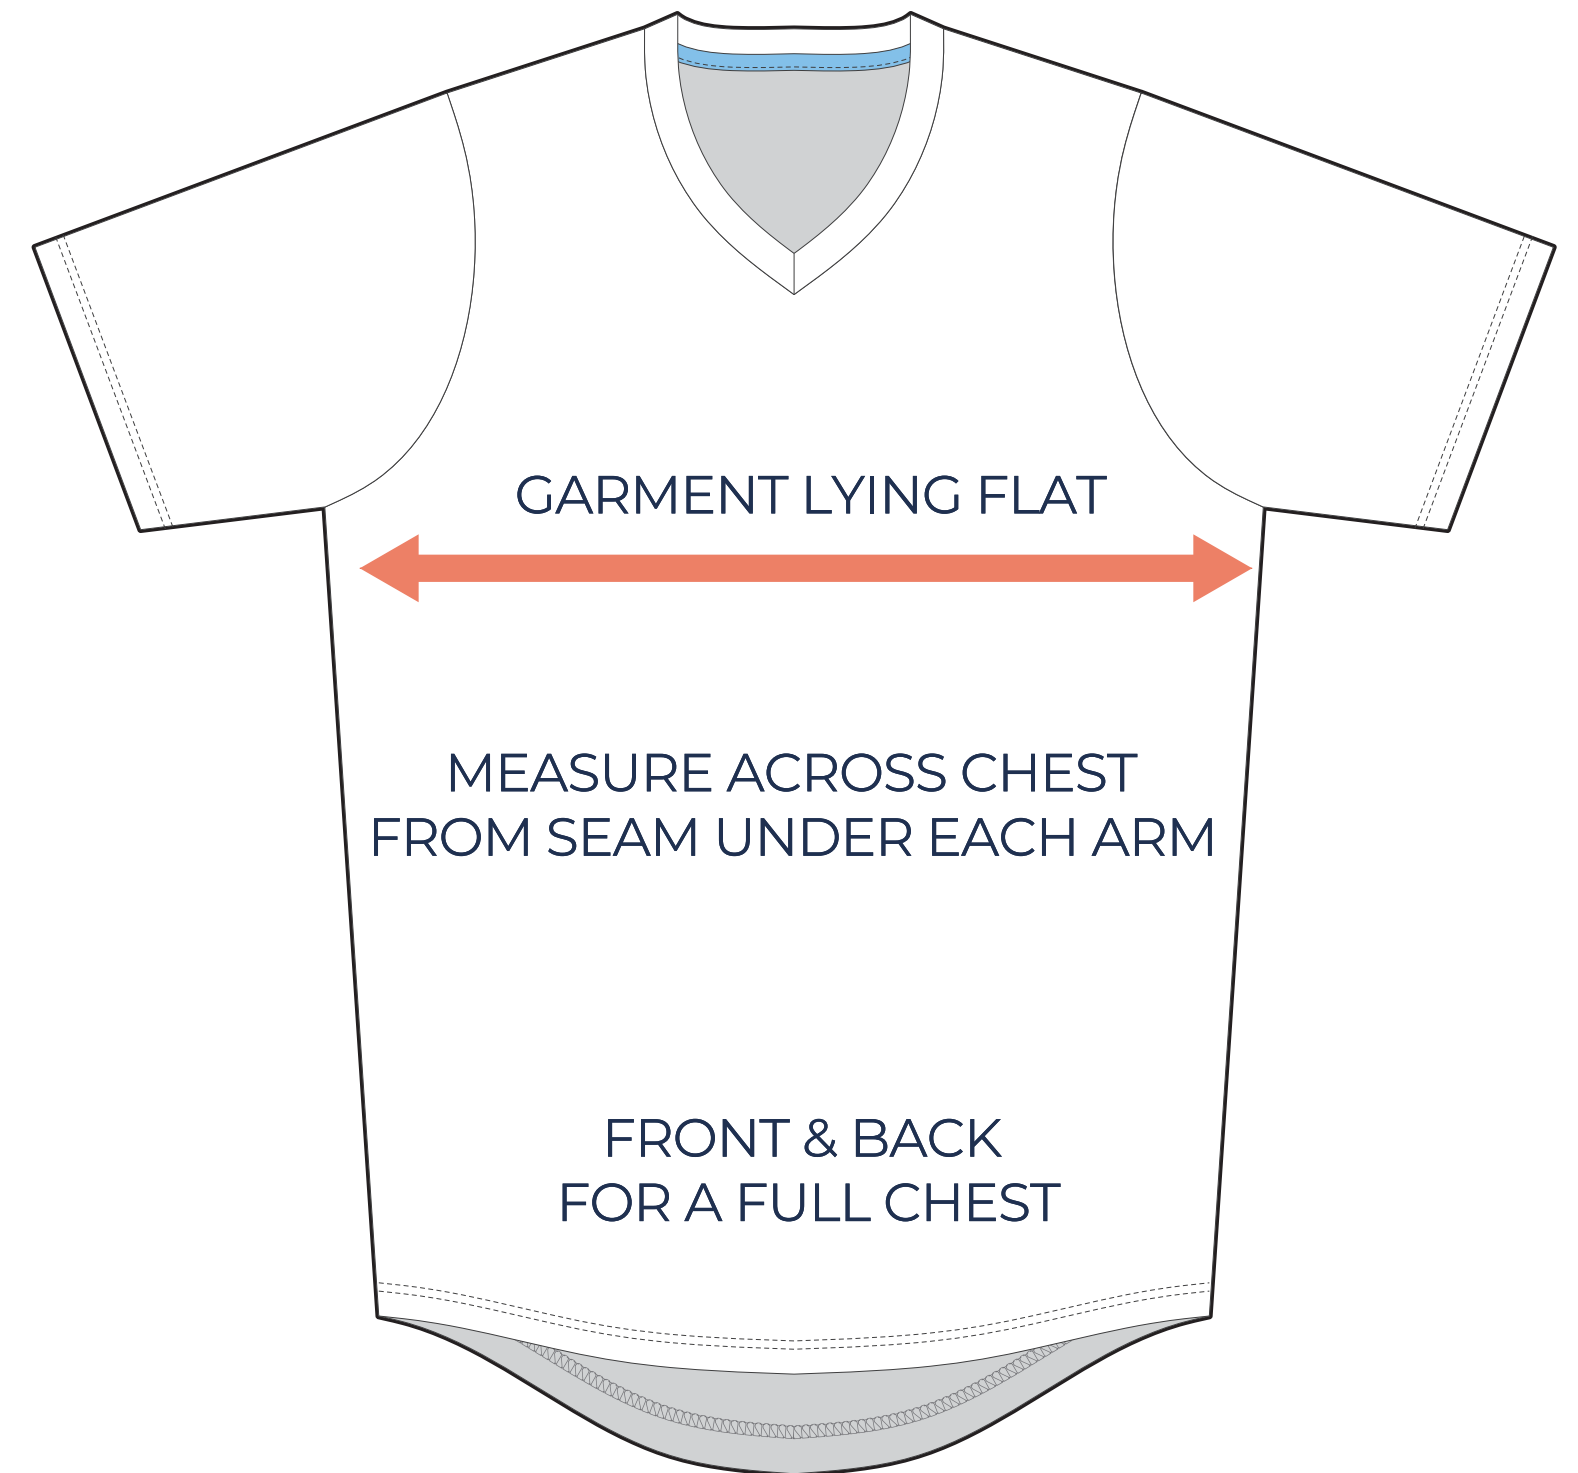

SIZING CHART

VER: 2022.1

LEAGUE V-NECK

PART NUMBER : MBB-SP-BA26

ADULT SIZING

SIZING CHART(inches)	S	M	L	XL	2XL	3XL	4XL	5XL
1/2 Chest	20.47	21.65	23.62	25.59	27.56	29.53	31.50	33.46
Front length (From CB)	29.53	30.71	31.50	32.28	33.46	34.65	35.43	36.22
Back length (From CB)	31.89	33.07	33.86	34.65	35.83	37.01	37.80	38.58

SIZING CHART(cm)	S	M	L	XL	2XL	3XL	4XL	5XL
1/2 Chest	52.00	55.00	60.00	65.00	70.00	75.00	80.00	85.00
Front length (From CB)	75.00	78.00	80.00	82.00	85.00	88.00	90.00	92.00
Back length (From CB)	81.00	84.00	86.00	88.00	91.00	94.00	96.00	98.00

YOUTH SIZING

SIZING CHART(inches)	YXS	YS	YM	YL	YXL
1/2 Chest	15.75	16.73	17.72	18.70	19.69
Front length (From CB)	22.24	23.82	25.39	26.97	28.54
Back length (From CB)	24.21	25.79	27.36	28.94	30.51

SIZING CHART(cm)	YXS	YS	YM	YL	YXL
1/2 Chest	40.00	42.50	45.00	47.50	50.00
Front length (From CB)	56.50	60.50	64.50	68.50	72.50
Back length (From CB)	61.50	65.50	69.50	73.50	77.50

HALF CHEST FULL CHEST

To find your size, compare measurements with a similar garment that fits you well.