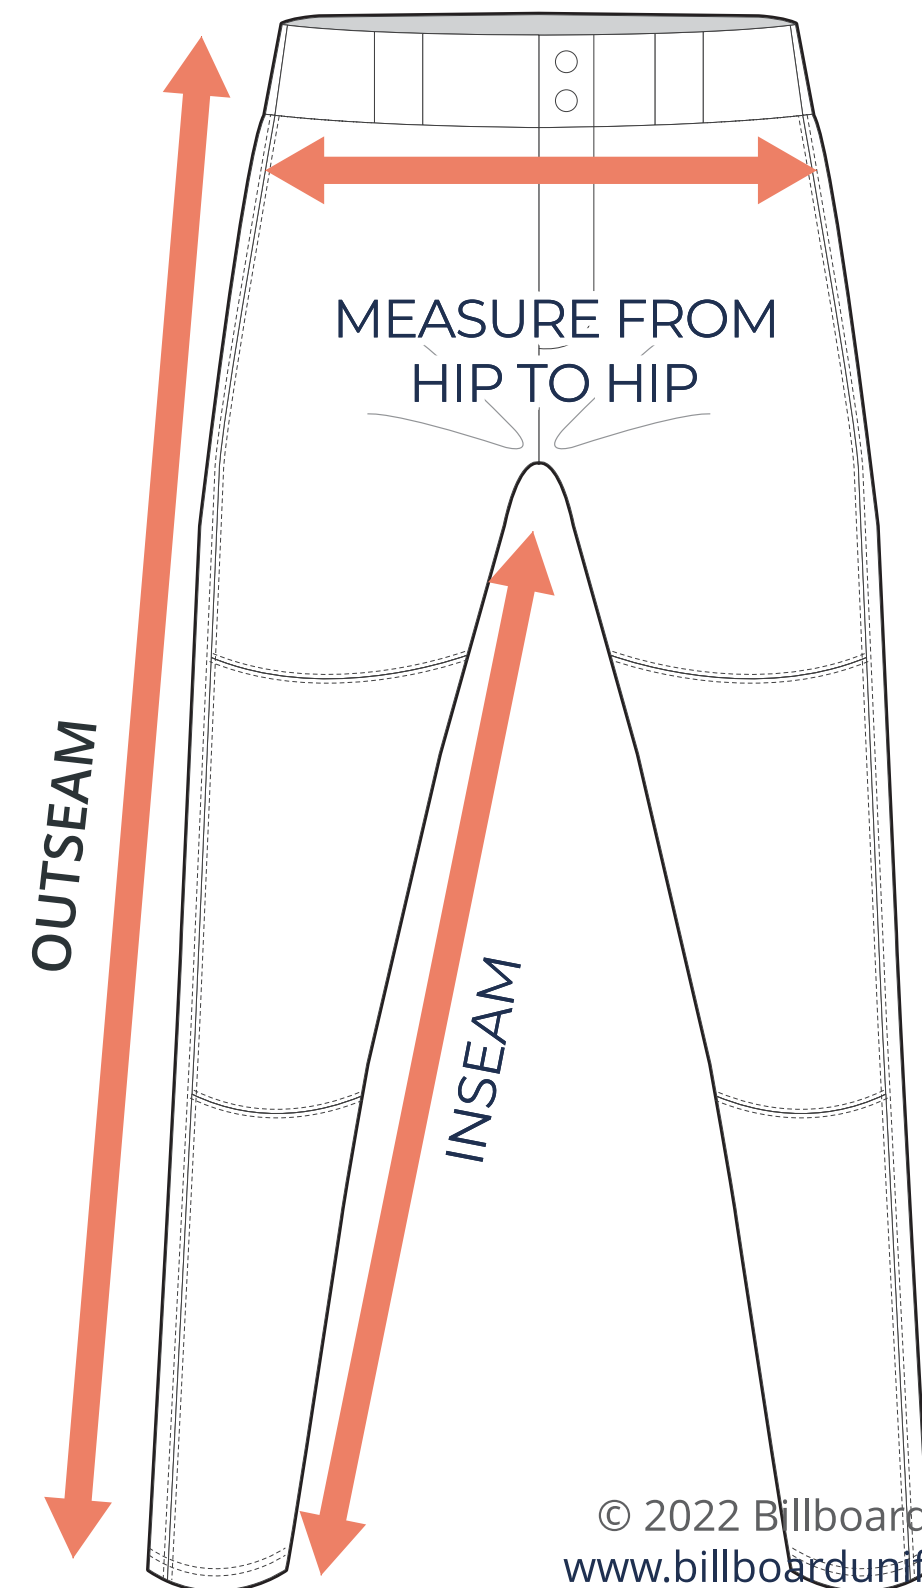

SIZING CHART

VER: 2022.1

CLASSIC PANT

PART NUMBER : MBB-SP-BA60

ADULT SIZING

SIZING CHART(inches)	S	M	L	XL	2XL	3XL
1/2 Hip	20.47	21.65	22.83	24.80	25.98	27.17
Inseam	29.53	31.10	32.28	33.07	33.86	34.65
Outseam	40.16	41.34	42.52	43.70	44.88	46.46

SIZING CHART(cm)	S	M	L	XL	2XL	3XL
1/2 Hip	52.00	55.00	58.00	63.00	66.00	69.00
Inseam	75.00	79.00	82.00	84.00	86.00	88.00
Outseam	102.00	105.00	108.00	111.00	114.00	118.00

YOUTH SIZING

SIZING CHART(inches)	YS	YM	YL	YXL
1/2 Hip	15.35	16.54	17.72	19.29
Inseam	23.62	24.41	25.98	27.56
Outseam	31.50	33.07	35.04	36.61

SIZING CHART(cm)	YS	YM	YL	YXL
1/2 Hip	39.00	42.00	45.00	49.00
Inseam	60.00	62.00	66.00	70.00
Outseam	80.00	84.00	89.00	93.00

HALF HIP INSEAM/OUTSEAM

GARMENT LYING FLAT

To find your size, compare measurements with a similar garment that fits you well.