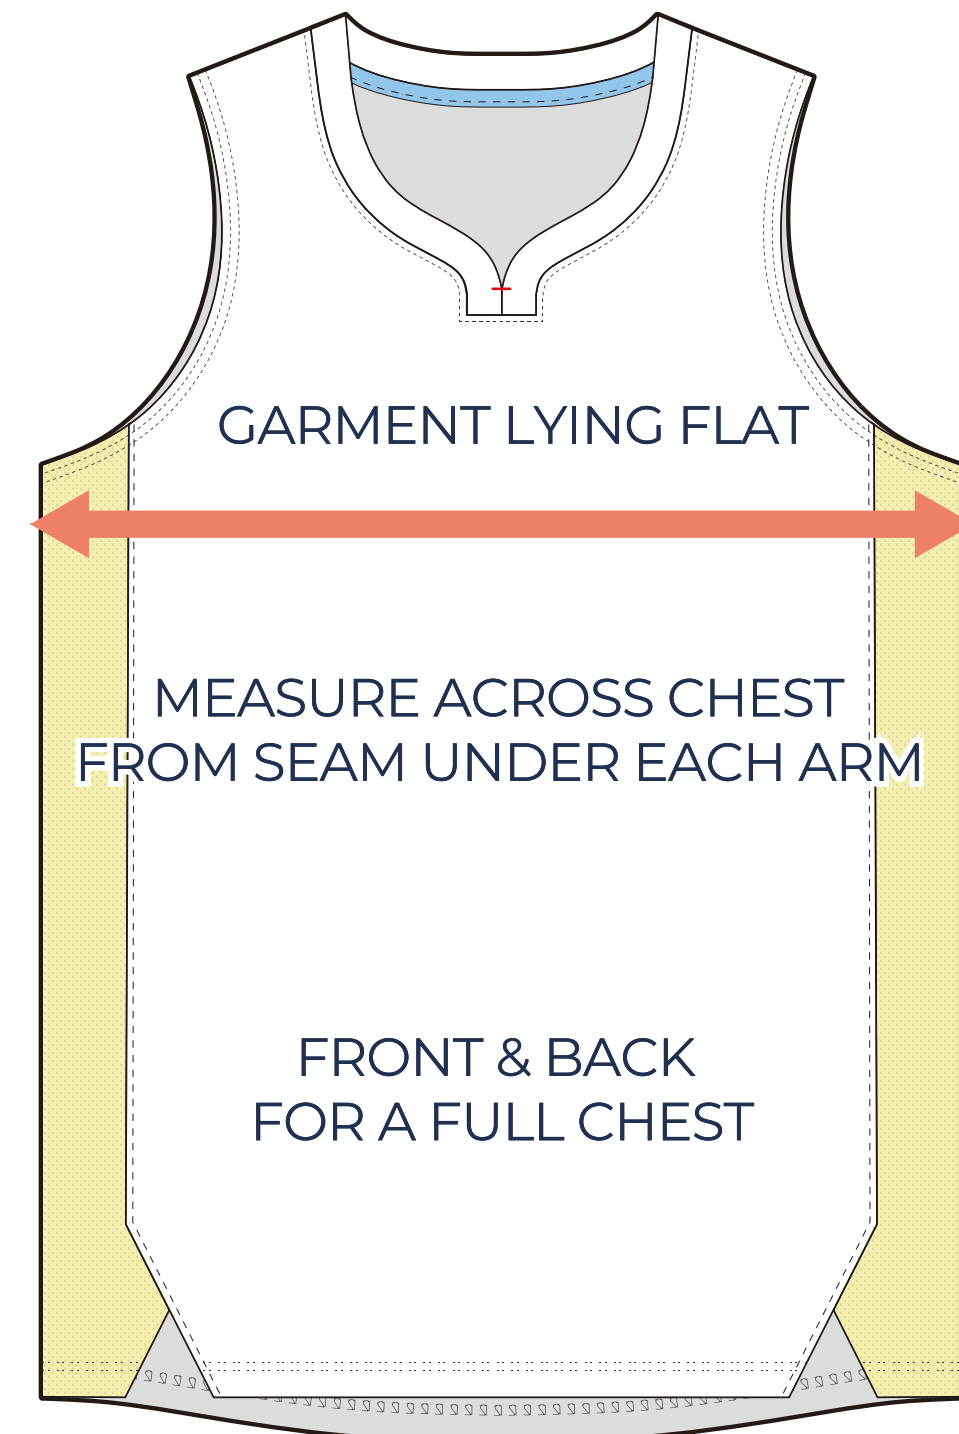

SIZING CHART

VER: 2022.1

PRO WOVEN JERSEY

PART NUMBER : MBB-SP-BB10

ADULT SIZING

SIZING CHART(inches)	S	M	L	XL	2XL	3XL
1/2 Chest	19.29	20.47	21.65	22.83	24.02	25.20
Front length (HSP)	29.72	30.71	31.69	32.68	33.66	34.65
Back length (HSP)	30.71	31.69	32.68	33.66	34.65	35.63

SIZING CHART(cm)	S	M	L	XL	2XL	3XL
1/2 Chest	49.00	52.00	55.00	58.00	61.00	64.00
Front length (HSP)	75.50	78.00	80.50	83.00	85.50	88.00
Back length (HSP)	78.00	80.50	83.00	85.50	88.00	90.50

YOUTH SIZING

SIZING CHART(inches)	YXS	YS	YM	YL	YXL
1/2 Chest	13.78	14.96	16.14	17.32	18.50
Front length (HSP)	20.67	22.24	23.82	25.79	27.76
Back length (HSP)	21.65	23.23	24.80	26.77	28.74

SIZING CHART(cm)	YXS	YS	YM	YL	YXL
1/2 Chest	35.00	38.00	41.00	44.00	47.00
Front length (HSP)	52.50	56.50	60.50	65.50	70.50
Back length (HSP)	55.00	59.00	63.00	68.00	73.00

HALF CHEST FULL CHEST

To find your size, compare measurements with a similar garment that fits you well.