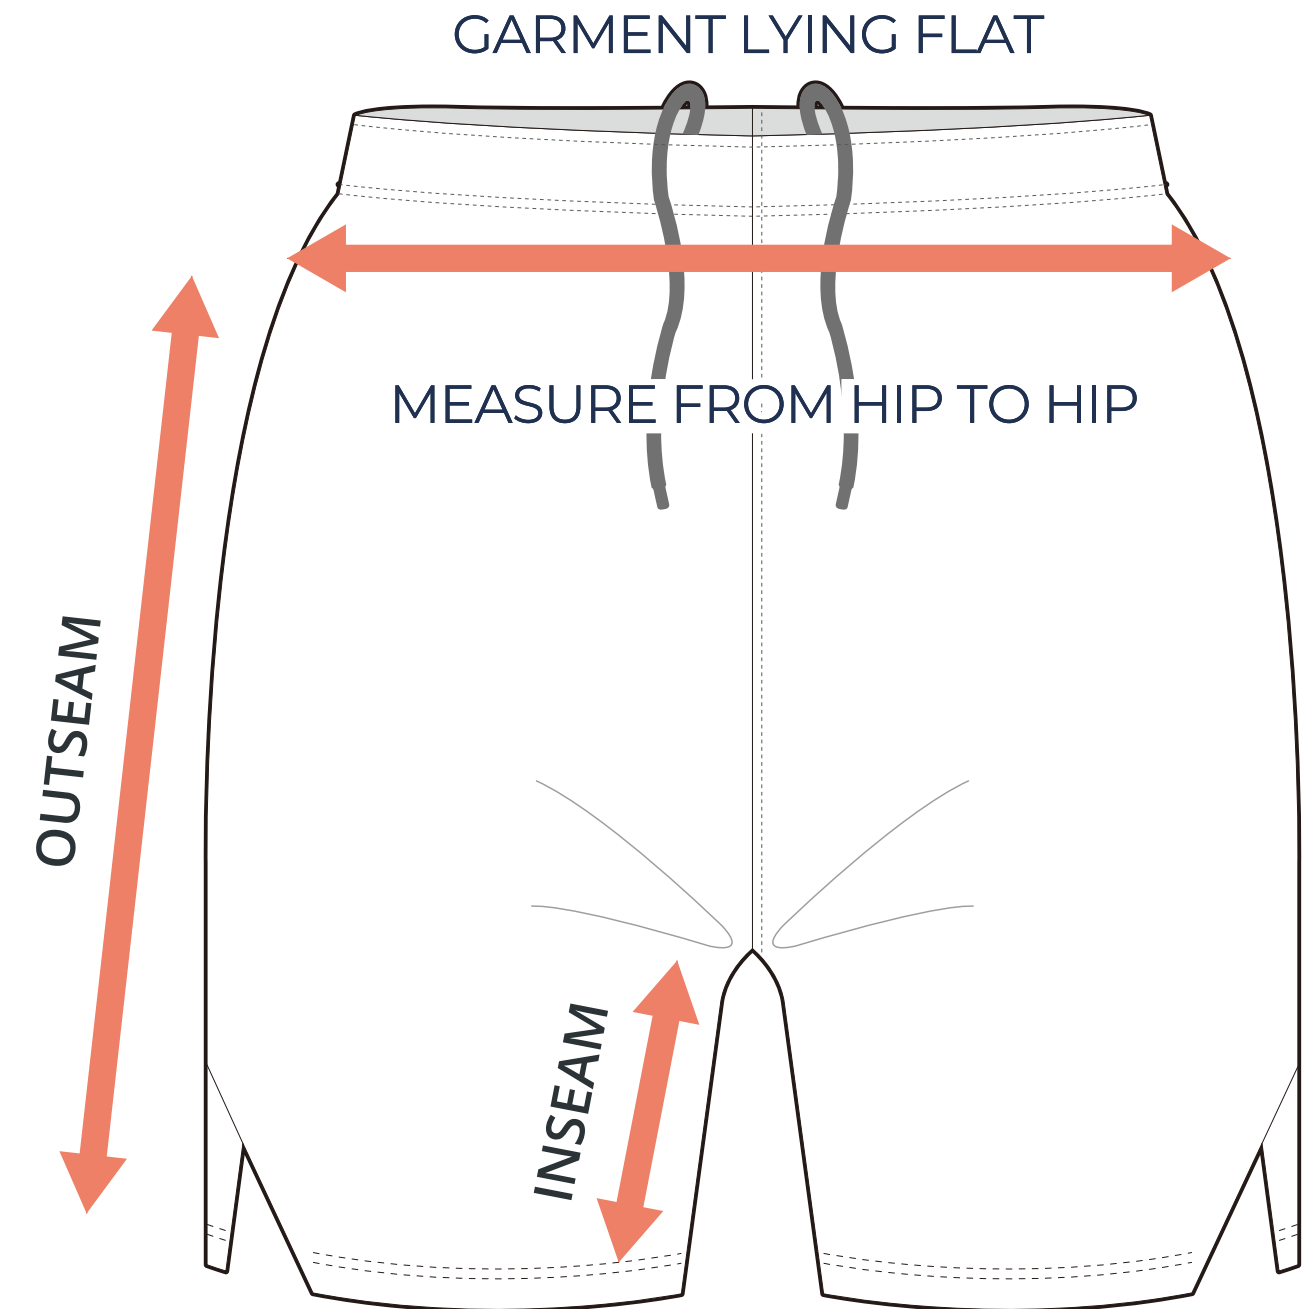

SIZING CHART

VER: 2022.1

PRO WOVEN SHORT

PART NUMBER : MBB-SP-BB11

ADULT SIZING

SIZING CHART(inches)	S	M	L	XL	2XL	3XL
1/2 Hip	22.44	23.62	24.80	25.98	27.17	28.74
Inseam	8.86	8.86	8.86	8.86	8.86	8.86
Outseam	19.29	19.69	20.08	20.47	20.87	21.26

SIZING CHART(cm)	S	M	L	XL	2XL	3XL
1/2 Hip	57.00	60.00	63.00	66.00	69.00	73.00
Inseam	22.50	22.50	22.50	22.50	22.50	22.50
Outseam	49.00	50.00	51.00	52.00	53.00	54.00

YOUTH SIZING

SIZING CHART(inches)	YXS	YS	YM	YL	YXL
1/2 Hip	16.54	17.72	18.90	20.08	21.26
Inseam	6.89	6.89	6.89	6.89	6.89
Outseam	15.35	15.75	16.14	16.54	16.93

SIZING CHART(cm)	YXS	YS	YM	YL	YXL
1/2 Hip	42.00	45.00	48.00	51.00	54.00
Inseam	17.50	17.50	17.50	17.50	17.50
Outseam	39.00	40.00	41.00	42.00	43.00

HALF HIP INSEAM/OUTSEAM

To find your size, compare measurements with a similar garment that fits you well.