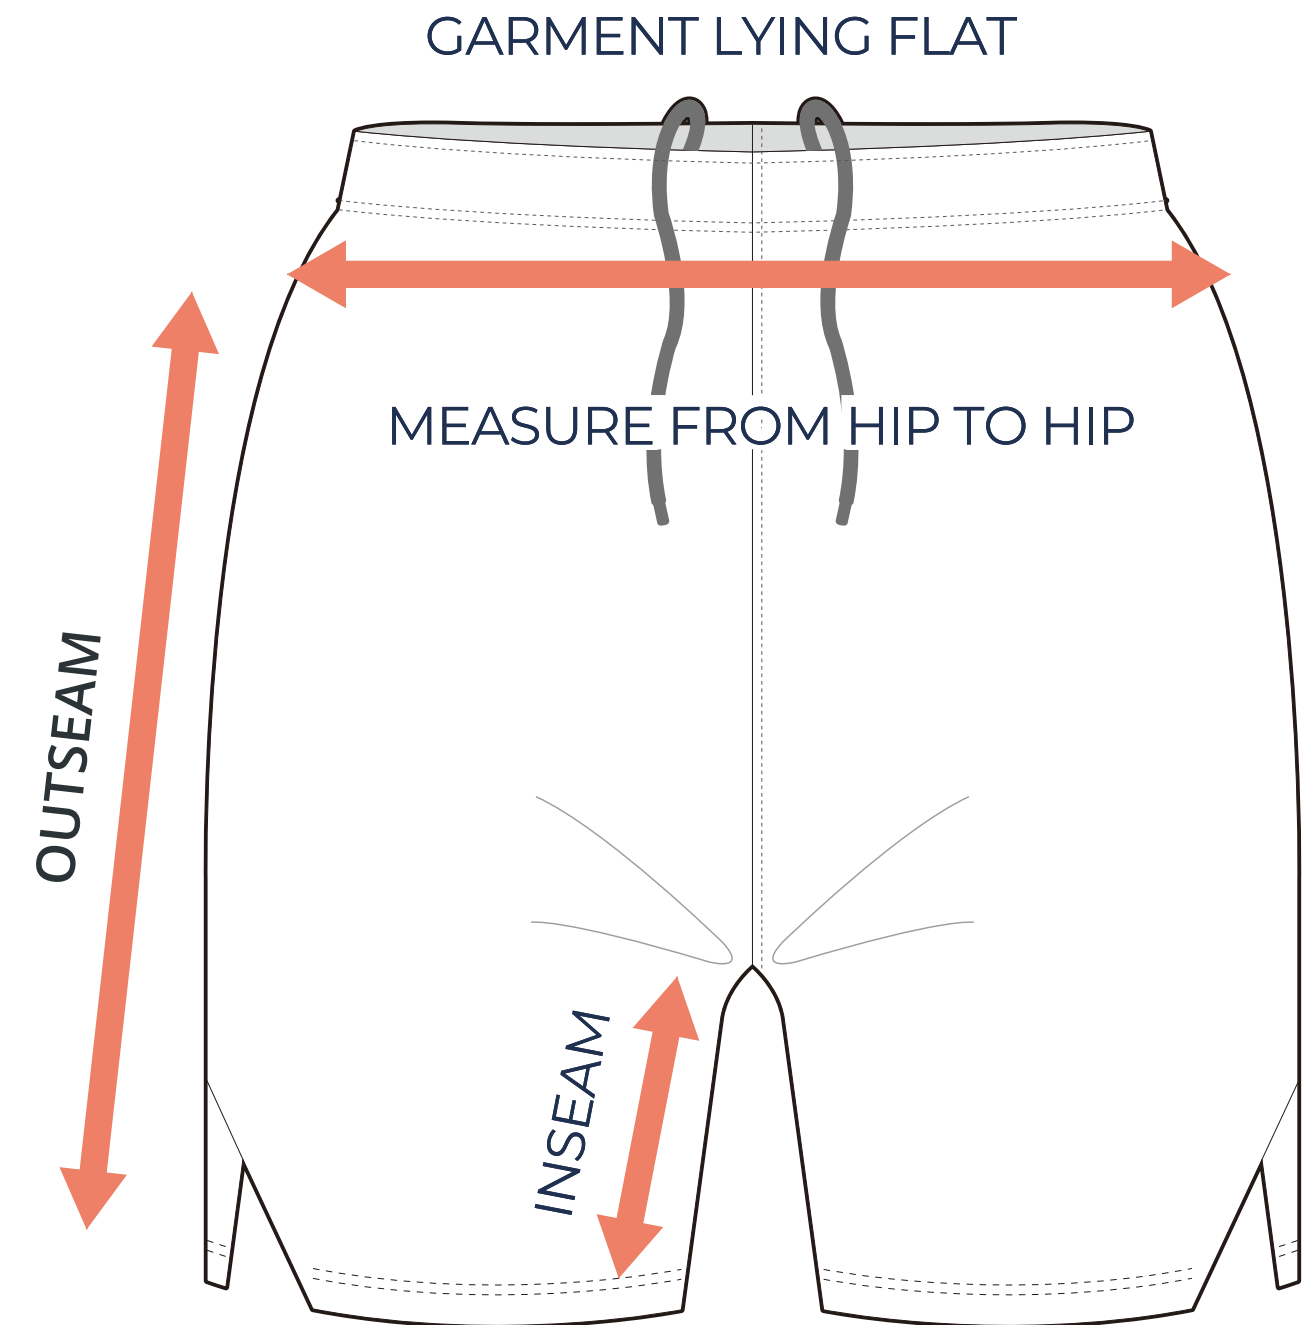

SIZING CHART

VER: 2022.1

EXCEL SHOOTER SHORTS

PART NUMBER : MBB-SP-BB18

ADULT SIZING

SIZING CHART(inches)	S	M	L	XL	2XL	3XL
1/2 Hip	22.44	23.62	24.80	25.98	27.17	28.74
Inseam	8.86	8.86	8.86	8.86	8.86	8.86
Outseam	19.29	19.69	20.08	20.47	20.87	21.26

SIZING CHART(cm)	S	M	L	XL	2XL	3XL
1/2 Hip	57.00	60.00	63.00	66.00	69.00	73.00
Inseam	22.50	22.50	22.50	22.50	22.50	22.50
Outseam	49.00	50.00	51.00	52.00	53.00	54.00

YOUTH SIZING

SIZING CHART(inches)	YXS	YS	YM	YL	YXL
1/2 Hip	16.54	17.72	18.90	20.08	21.26
Inseam	6.89	6.89	6.89	6.89	6.89
Outseam	15.35	15.75	16.14	16.54	16.93

SIZING CHART(cm)	YXS	YS	YM	YL	YXL
1/2 Hip	42.00	45.00	48.00	51.00	54.00
Inseam	17.50	17.50	17.50	17.50	17.50
Outseam	39.00	40.00	41.00	42.00	43.00

HALF HIP INSEAM/OUTSEAM

To find your size, compare measurements with a similar garment that fits you well.