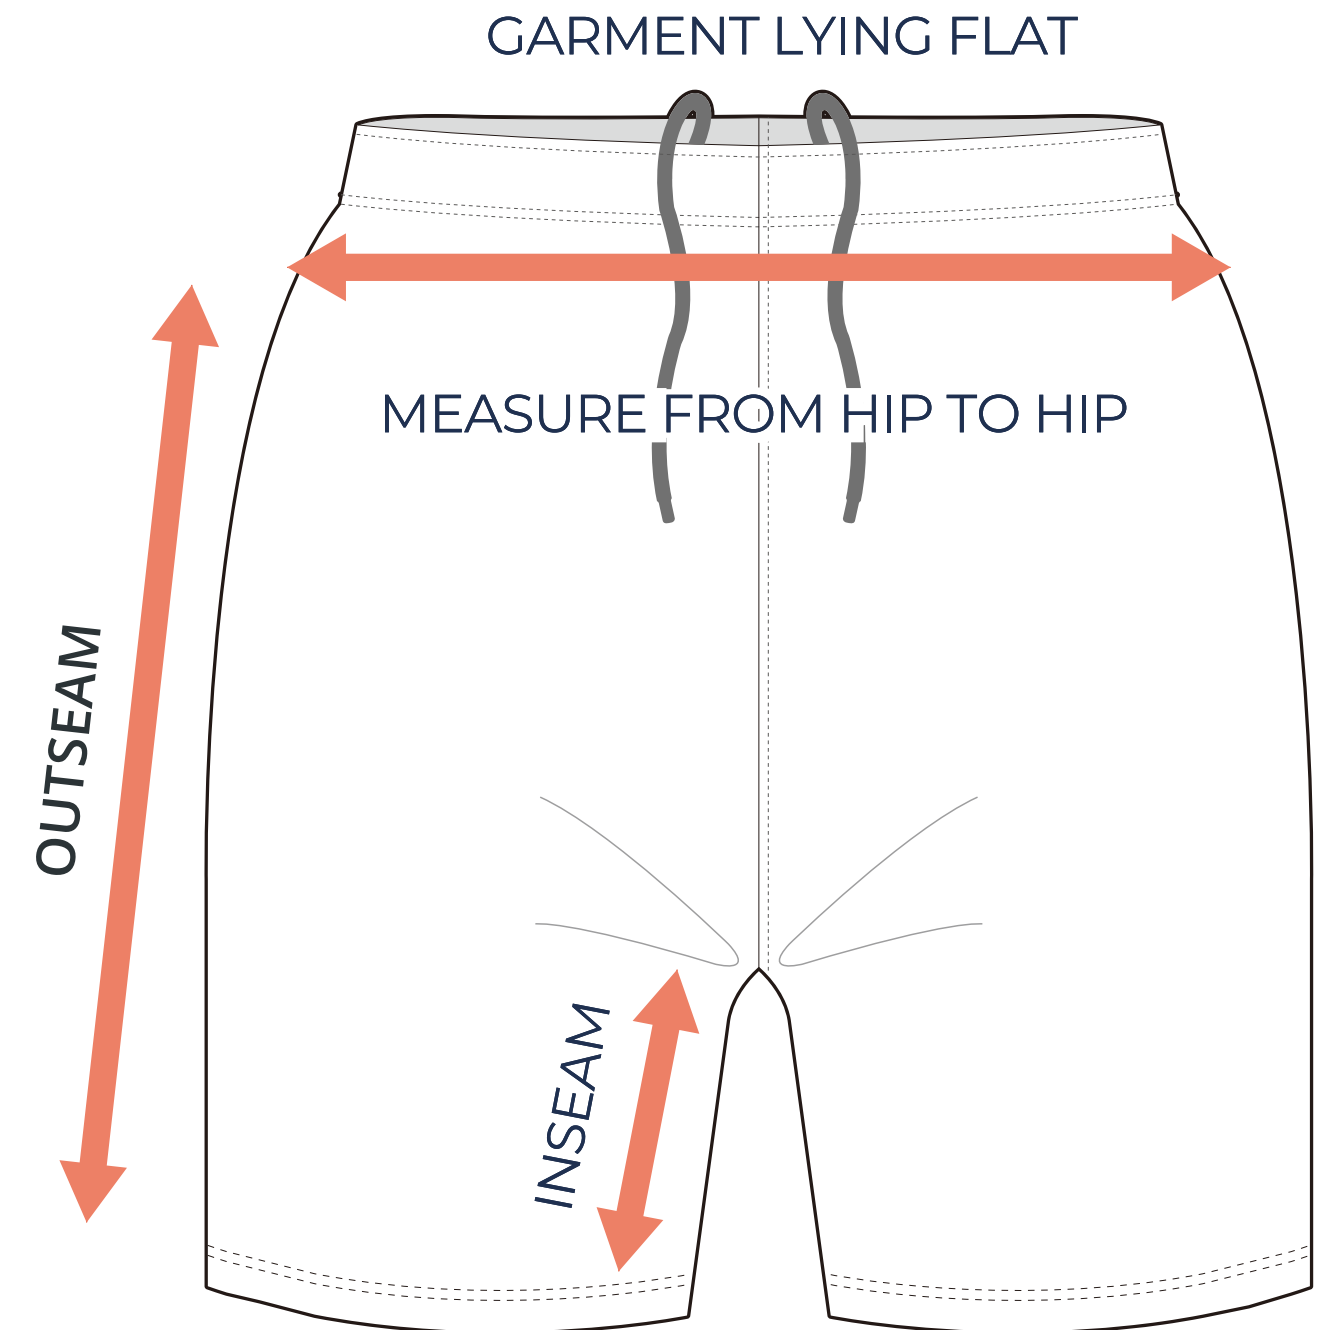

SIZING CHART

VER: 2022.1

GAMETIME SHORTS

PART NUMBER : MBB-SP-BB27

ADULT SIZING

SIZING CHART(inches)	S	M	L	XL	2XL	3XL	4XL
1/2 Hip	22.44	23.62	24.80	25.98	27.17	28.74	30.31
Inseam	8.86	8.86	8.86	8.86	8.86	8.86	8.86
Outseam	19.29	19.69	20.08	20.47	20.87	21.26	21.65

SIZING CHART(cm)	S	M	L	XL	2XL	3XL	4XL
1/2 Hip	57.00	60.00	63.00	66.00	69.00	73.00	77.00
Inseam	22.50	22.50	22.50	22.50	22.50	22.50	22.50
Outseam	49.00	50.00	51.00	52.00	53.00	54.00	55.00

YOUTH SIZING

SIZING CHART(inches)	YXS	YS	YM	YL	YXL
1/2 Hip	16.54	17.72	18.90	20.08	21.26
Inseam	6.89	6.89	6.89	6.89	6.89
Outseam	15.35	15.75	16.14	16.54	16.93

SIZING CHART(cm)	YXS	YS	YM	YL	YXL
1/2 Hip	42.00	45.00	48.00	51.00	54.00
Inseam	17.50	17.50	17.50	17.50	17.50
Outseam	39.00	40.00	41.00	42.00	43.00

HALF HIP INSEAM/OUTSEAM

To find your size, compare measurements with a similar garment that fits you well.