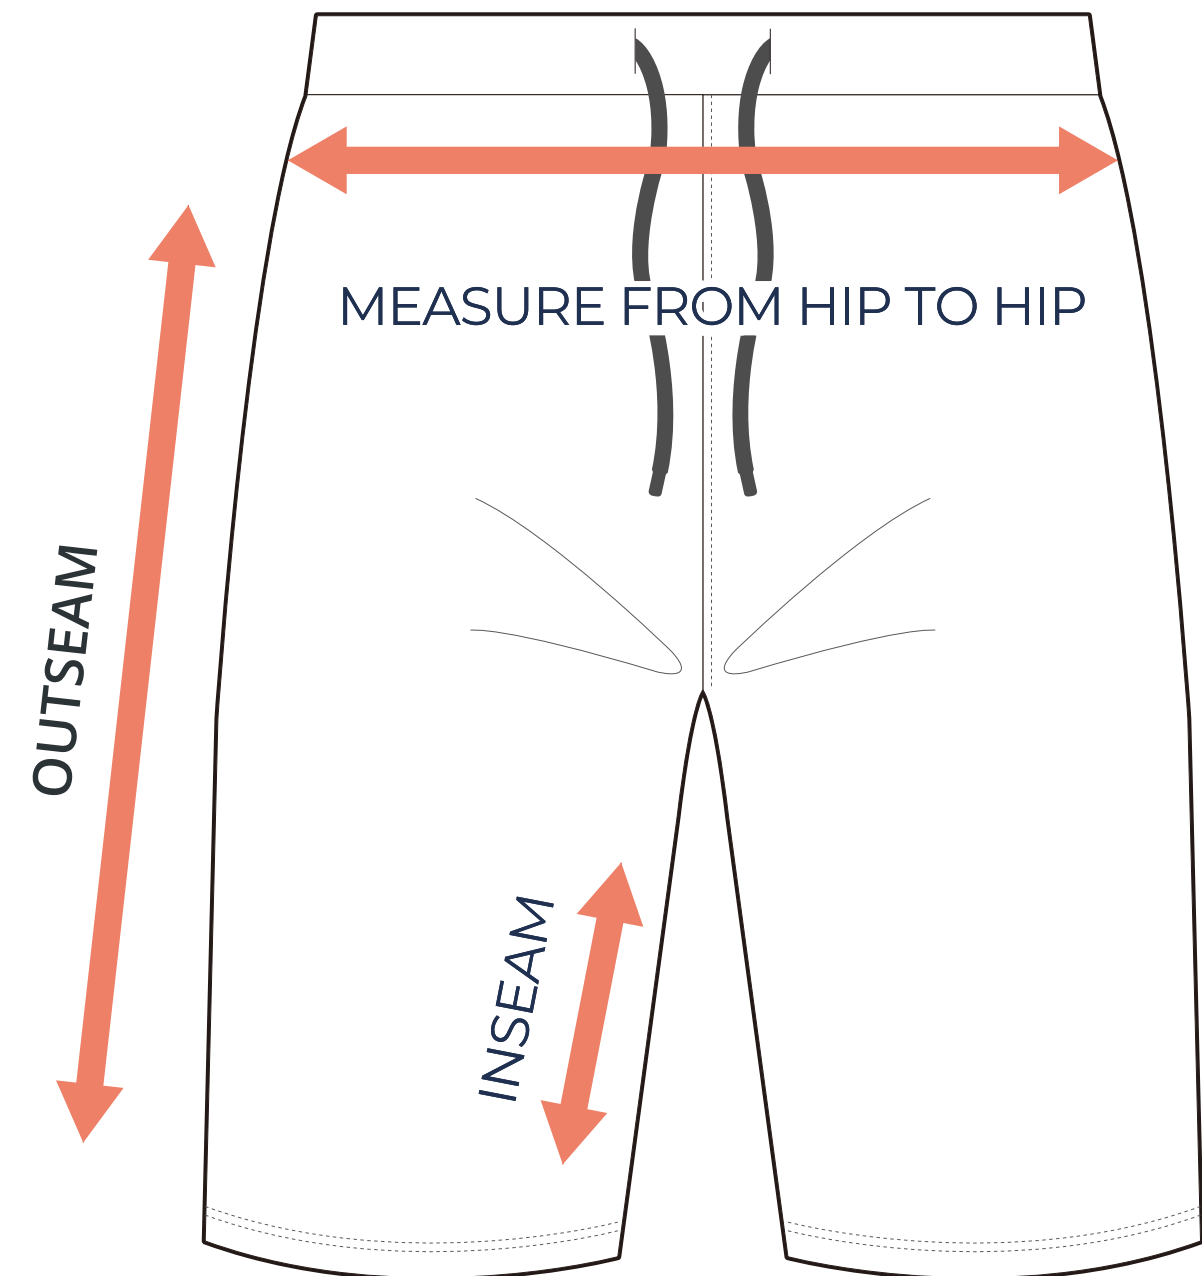

### ADULT SIZING

SIZING CHART(inches)	S	M	L	XL	2XL	3XL
1/2 Hip	22.44	23.62	24.80	25.98	27.17	28.74
Inseam	8.86	8.86	8.86	8.86	8.86	8.86
Outseam	19.29	19.69	20.08	20.47	20.87	21.26

SIZING CHART(cm)	S	M	L	XL	2XL	3XL
1/2 Hip	57.00	60.00	63.00	66.00	69.00	73.00
Inseam	22.50	22.50	22.50	22.50	22.50	22.50
Outseam	49.00	50.00	51.00	52.00	53.00	54.00

### YOUTH SIZING

SIZING CHART(inches)	YXS	YS	YM	YL	YXL
1/2 Hip	16.54	17.72	18.90	20.08	21.26
Inseam	6.89	6.89	6.89	6.89	6.89
Outseam	15.35	15.75	16.14	16.54	16.93

SIZING CHART(cm)	YXS	YS	YM	YL	YXL
1/2 Hip	42.00	45.00	48.00	51.00	54.00
Inseam	17.50	17.50	17.50	17.50	17.50
Outseam	39.00	40.00	41.00	42.00	43.00

## HALF HIP INSEAM/OUTSEAM

GARMENT LYING FLAT

To find your size, compare measurements with a similar garment that fits you well.