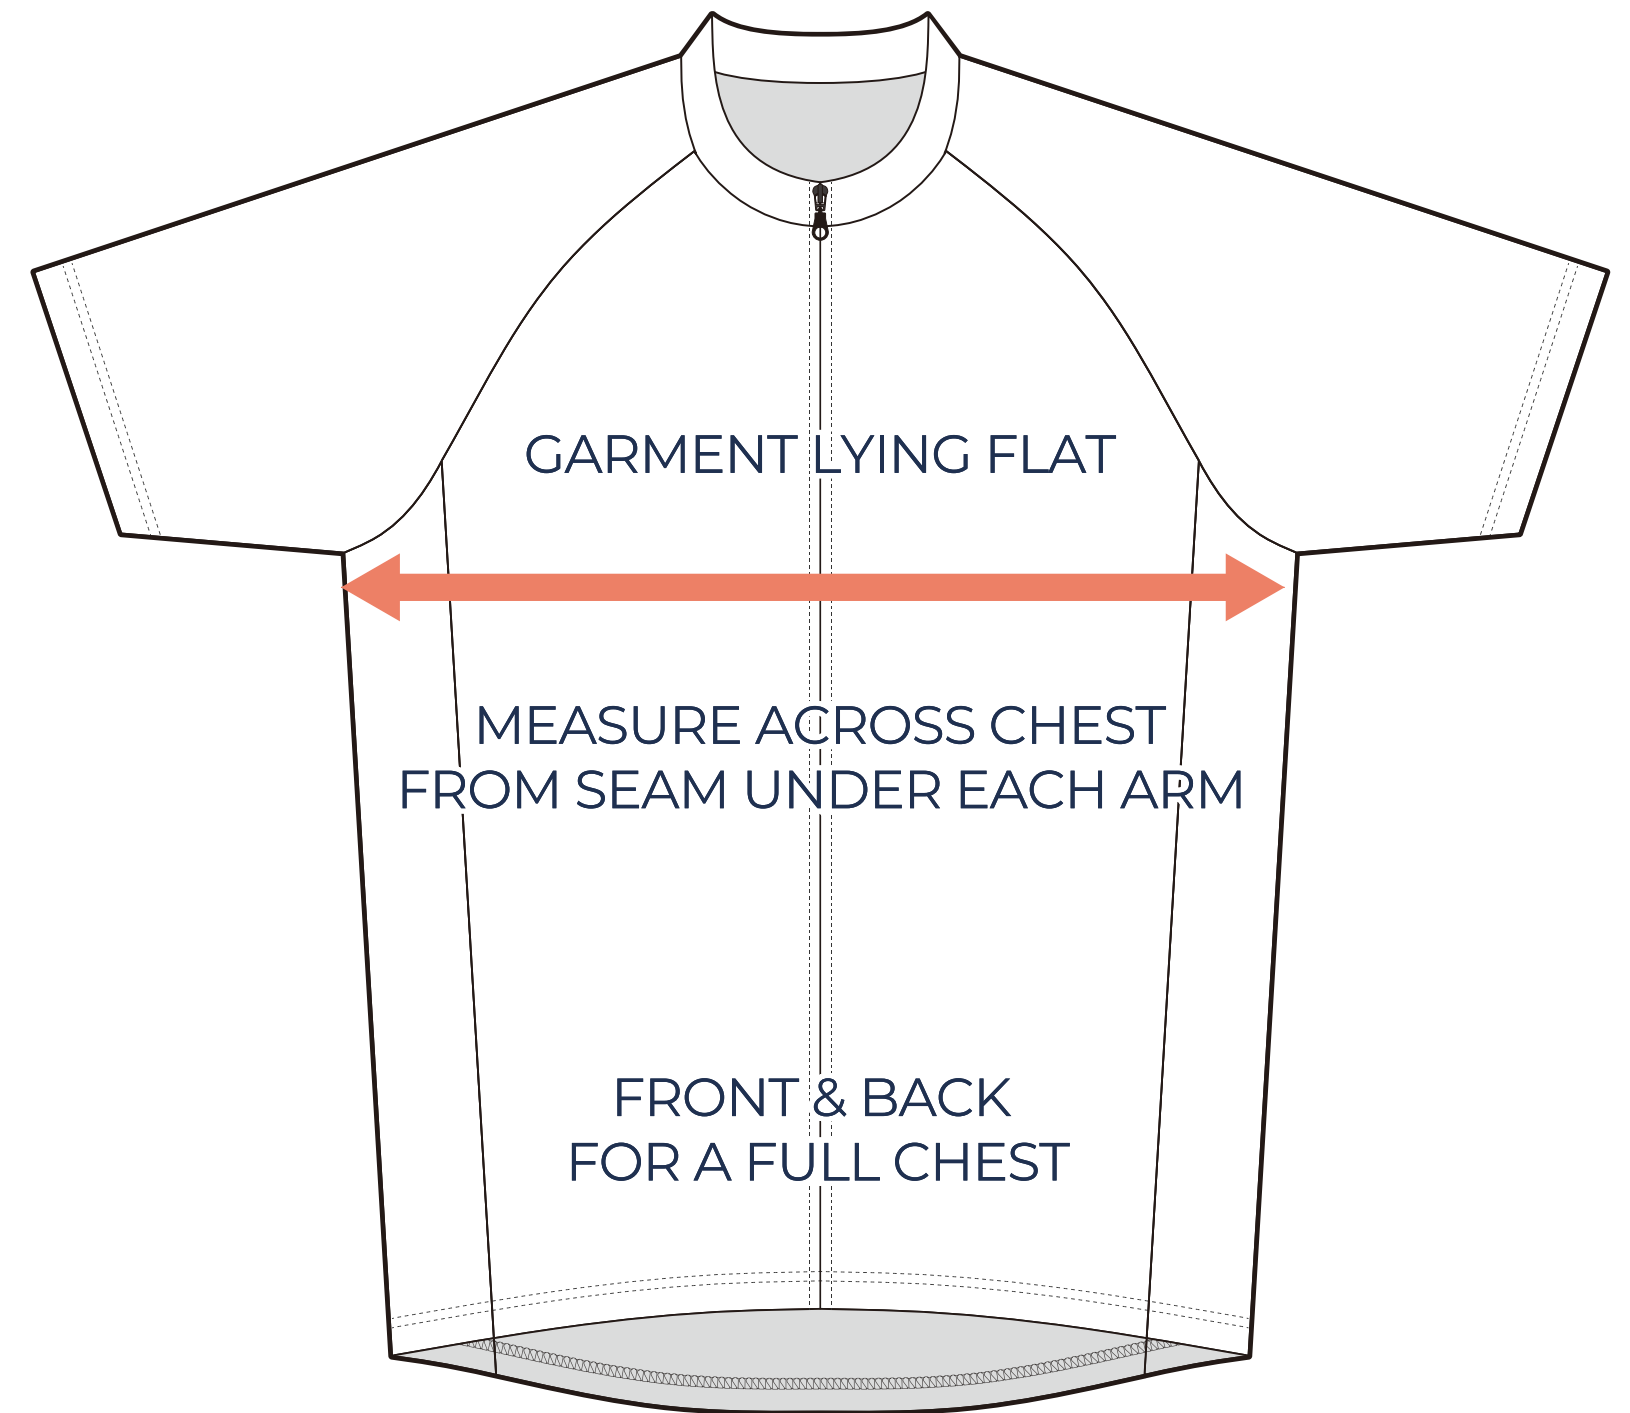

SIZING CHART

VER: 2022.1

TDF CYCLING JERSEY

PART NUMBER : MBB-SP-CY1

ADULT SIZING

SIZING CHART(inches)	XS	S	M	L	XL	2XL	3XL	4XL
1/2 Chest	18.11	18.90	19.69	20.47	21.26	22.05	22.83	23.62
Back length (From CB)	25.59	25.98	26.77	27.56	28.35	29.13	29.92	30.71

SIZING CHART(cm)	XS	S	M	L	XL	2XL	3XL	4XL
1/2 Chest	46.00	48.00	50.00	52.00	54.00	56.00	58.00	60.00
Back length (From CB)	65.00	66.00	68.00	70.00	72.00	74.00	76.00	78.00

YOUTH SIZING

SIZING CHART(inches)	YXS	YS	YM	YL	YXL
1/2 Chest	14.17	14.96	15.75	16.54	17.32
Back length (From CB)	21.65	22.44	23.23	24.02	24.80

SIZING CHART(cm)	YXS	YS	YM	YL	YXL
1/2 Chest	36.00	38.00	40.00	42.00	44.00
Back length (From CB)	55.00	57.00	59.00	61.00	63.00

HALF CHEST FULL CHEST

To find your size, compare measurements with a similar garment that fits you well.