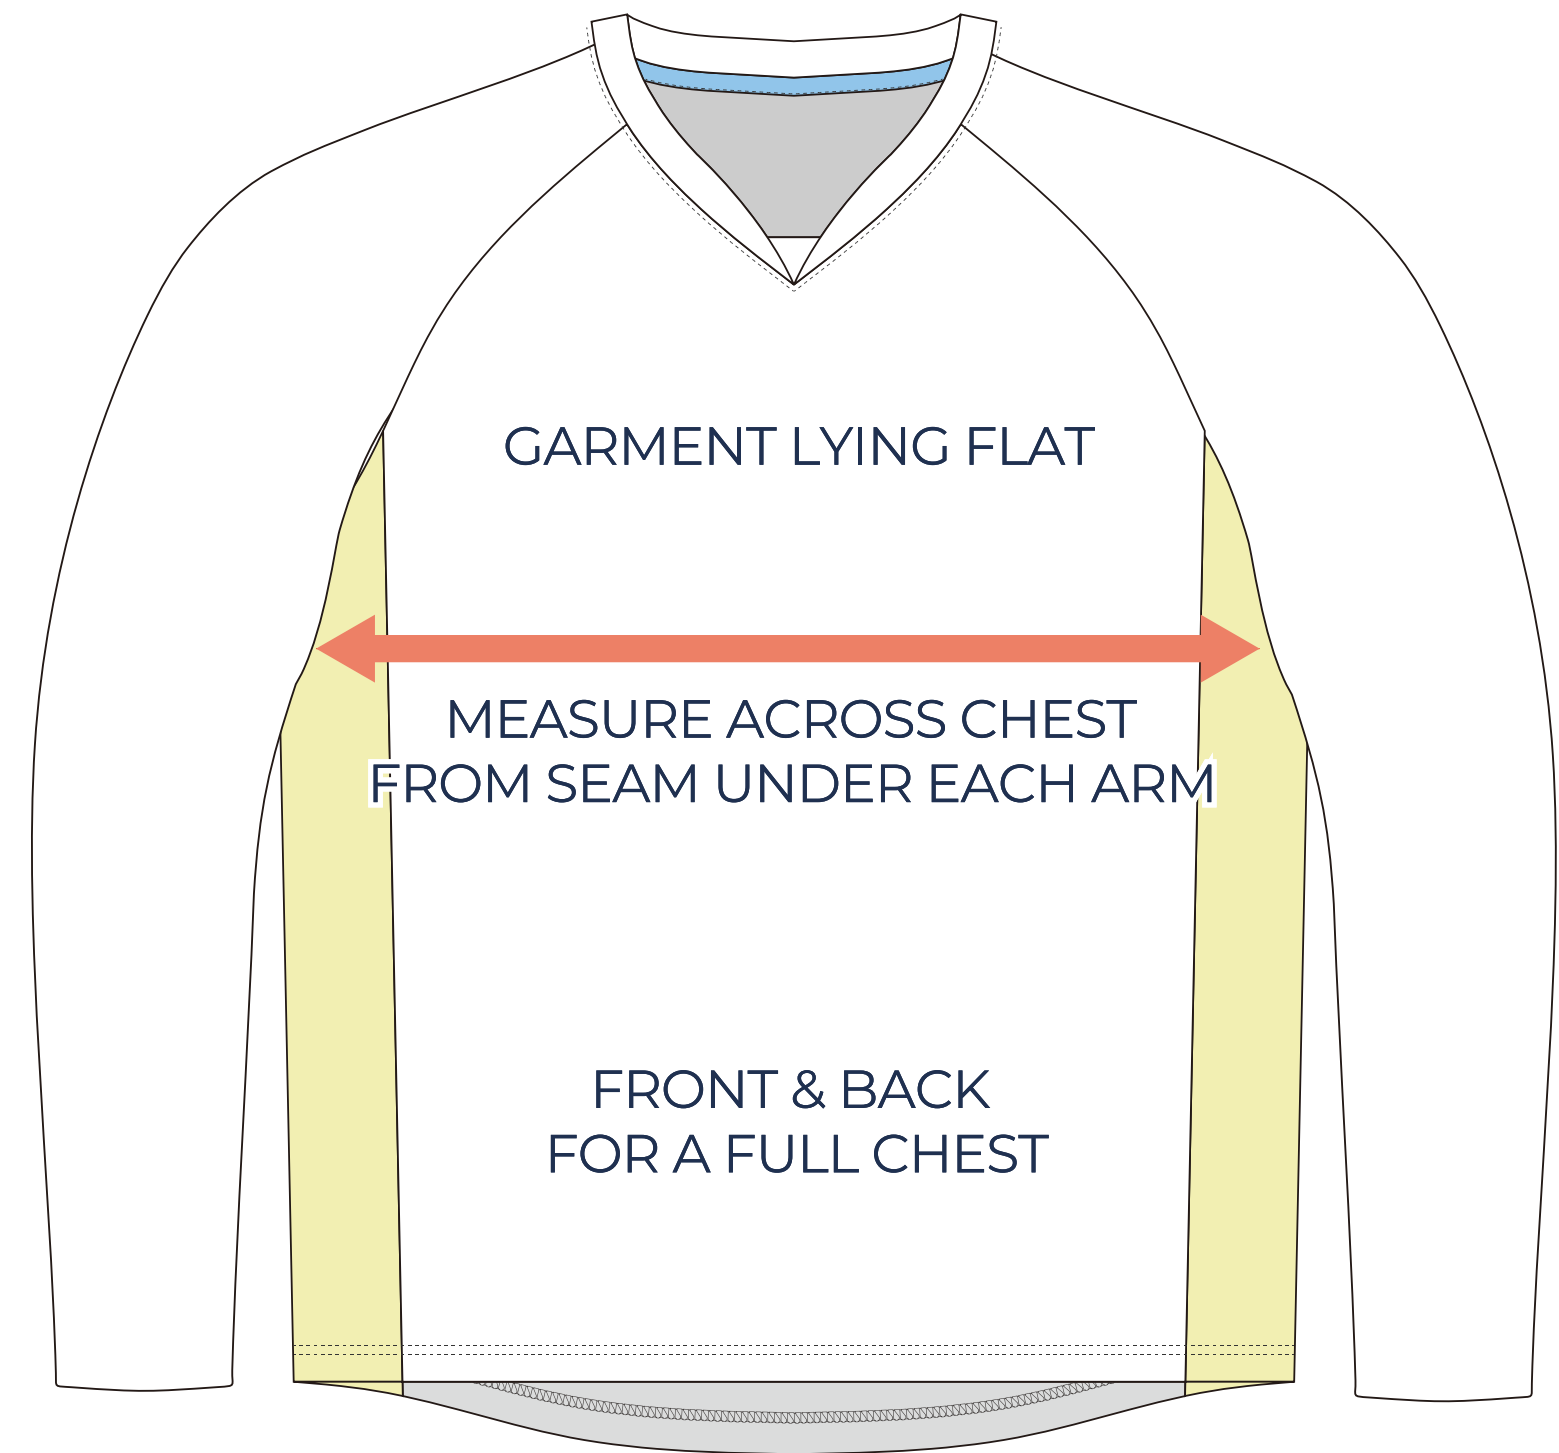

SIZING CHART

VER: 2022.1

XGAMER LONG SLEEVE BMX JERSEY

PART NUMBER : MBB-SP-CY15

ADULT SIZING

SIZING CHART(inches)	S	M	L	XL	2XL	3XL	4XL	5XL	6XL
1/2 Chest	21.06	22.05	23.03	24.41	25.98	26.97	27.76	28.54	29.53
Front length (HSP)	27.95	28.94	29.92	30.91	31.89	32.87	33.86	34.65	35.43
Back length (HSP)	29.53	30.51	31.50	32.68	33.46	34.45	35.43	36.22	37.01

SIZING CHART(cm)	S	M	L	XL	2XL	3XL	4XL	5XL	6XL
1/2 Chest	53.50	56.00	58.50	62.00	66.00	68.50	70.50	72.50	75.00
Front length (HSP)	71.00	73.50	76.00	78.50	81.00	83.50	86.00	88.00	90.00
Back length (HSP)	75.00	77.50	80.00	83.00	85.00	87.50	90.00	92.00	94.00

YOUTH SIZING

SIZING CHART(inches)	YXS	YS	YM	YL	YXL
1/2 Chest	14.57	15.55	16.54	17.91	19.53
Front length (HSP)	18.11	19.49	21.26	23.03	25.00
Back length (HSP)	19.29	20.87	22.24	24.21	26.18

SIZING CHART(cm)	YXS	YS	YM	YL	YXL
1/2 Chest	37.00	39.50	42.00	45.50	49.60
Front length (HSP)	46.00	49.50	54.00	58.50	63.50
Back length (HSP)	49.00	53.00	56.50	61.50	66.50

HALF CHEST FULL CHEST

To find your size, compare measurements with a similar garment that fits you well.