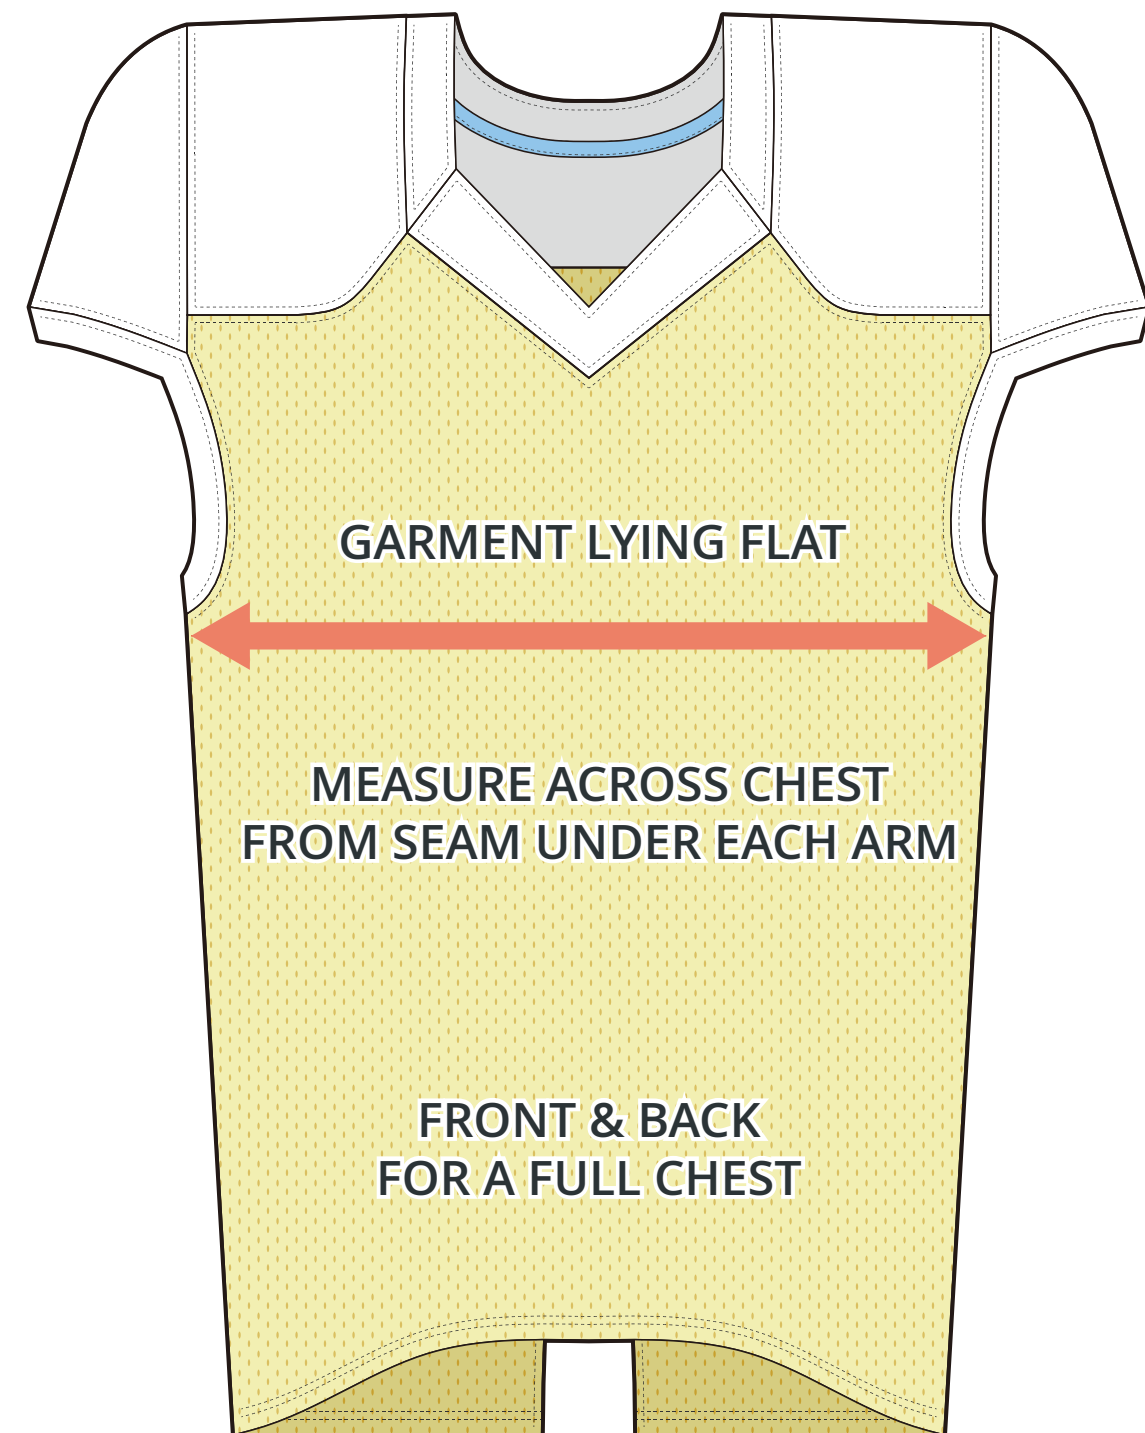

### ADULT SIZING

SIZING CHART(inches)	S	M	L	XL	2XL	3XL	4XL
1/2 Chest	18.70	19.69	20.87	22.05	23.23	24.41	25.59
Back length (From CB)	31.50	32.28	33.07	33.86	34.65	35.43	36.22
Front length (From CB)	29.53	30.31	31.10	31.89	32.68	33.46	34.25

SIZING CHART(cm)	S	M	L	XL	2XL	3XL	4XL
1/2 Chest	47.50	50.00	53.00	56.00	59.00	62.00	65.00
Back length (From CB)	80.00	82.00	84.00	86.00	88.00	90.00	92.00
Front length (From CB)	75.00	77.00	79.00	81.00	83.00	85.00	87.00

### YOUTH SIZING

SIZING CHART(inches)	YXS	YS	YM	YL	YXL
1/2 Chest	13.78	14.76	15.75	16.73	17.72
Back length (From CB)	23.62	25.20	26.77	28.35	29.92
Front length (From CB)	21.65	23.23	24.80	26.38	27.95

SIZING CHART(cm)	YXS	YS	YM	YL	YXL
1/2 Chest	35.00	37.50	40.00	42.50	45.00
Back length (From CB)	60.00	64.00	68.00	72.00	76.00
Front length (From CB)	55.00	59.00	63.00	67.00	71.00

## HALF CHEST FULL CHEST

To find your size, compare measurements with a similar garment that fits you well.