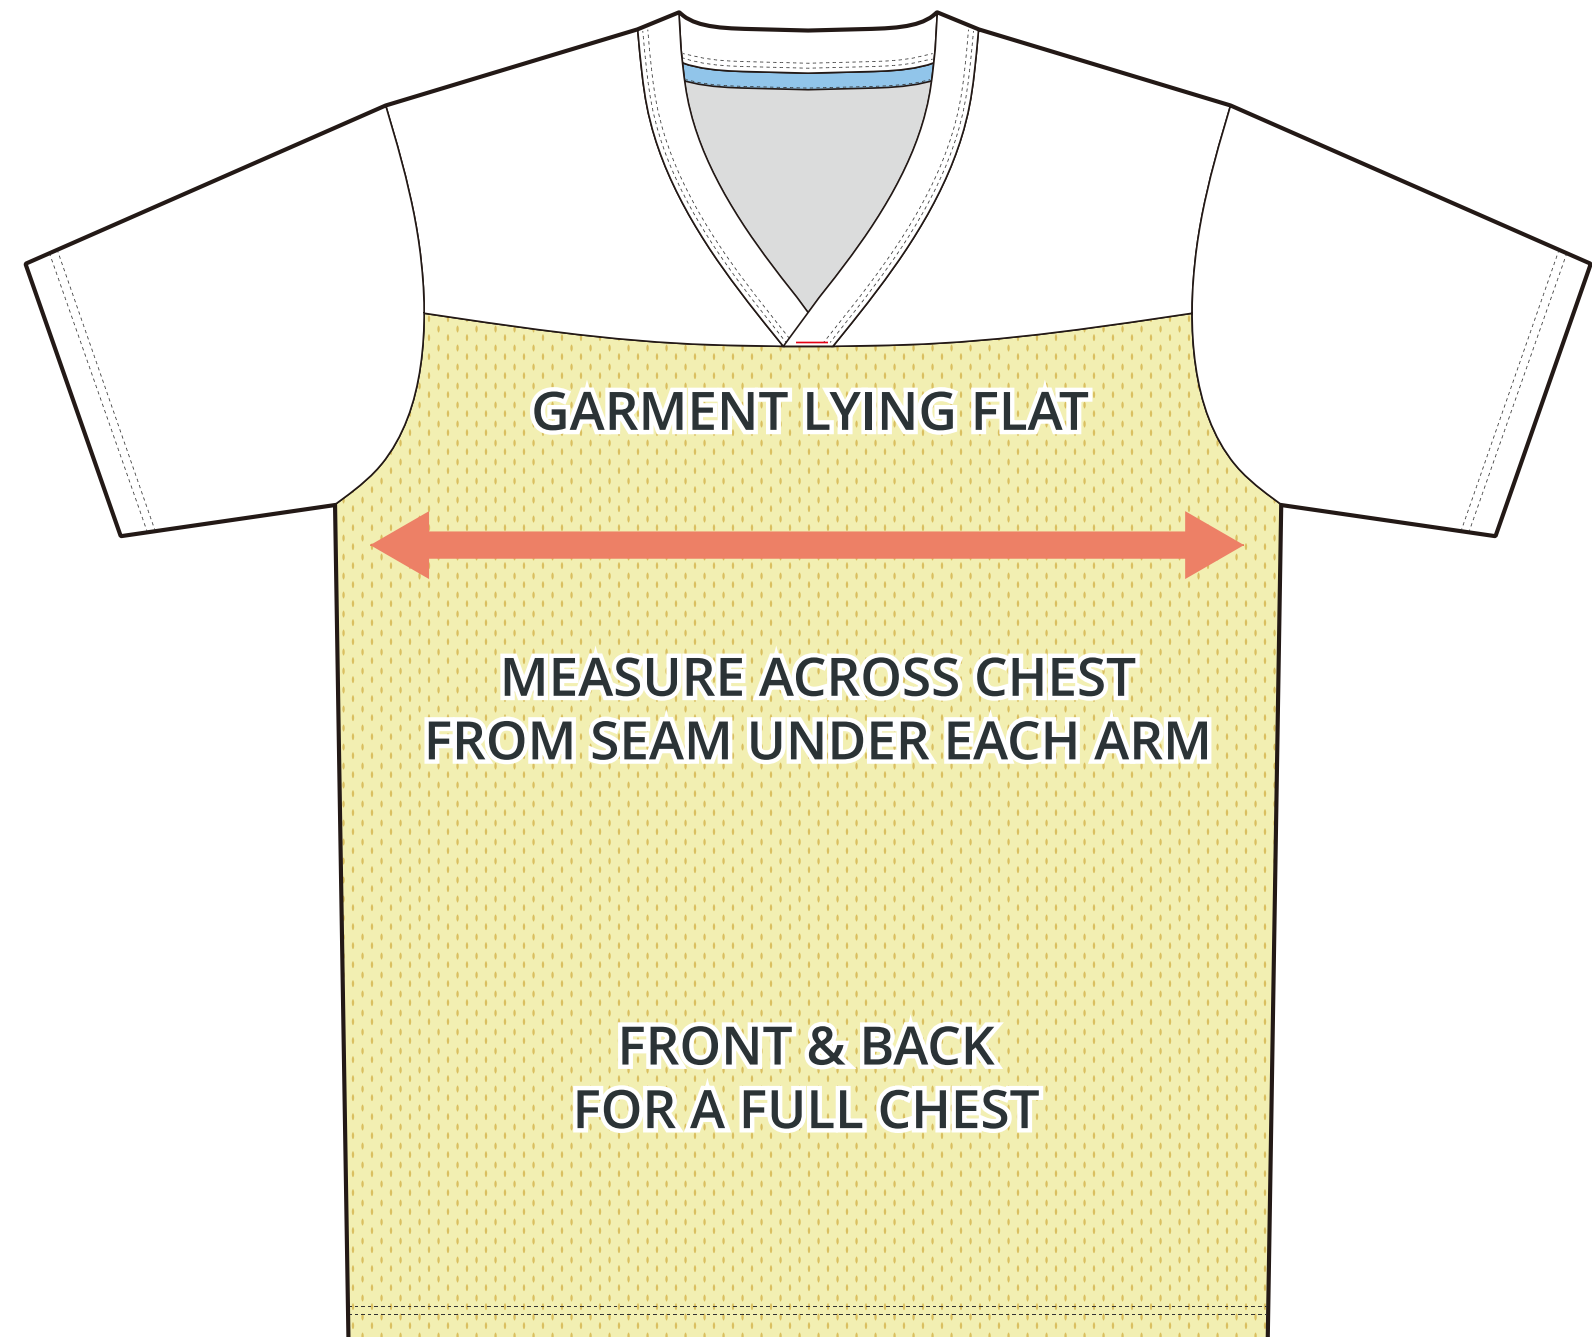

SIZING CHART

VER: 2022.1

NP FLAG JERSEY

PART NUMBER : MBB-SP-FB18

ADULT SIZING

SIZING CHART(inches)	S	M	L	XL	2XL	3XL	4XL	5XL	6XL
1/2 Chest	21.06	22.05	23.03	24.41	25.98	26.97	27.95	28.94	29.92
Back length (HSP)	29.53	30.51	31.50	32.68	33.46	34.45	35.43	36.42	37.40

SIZING CHART(cm)	S	M	L	XL	2XL	3XL	4XL	5XL	6XL
1/2 Chest	53.50	56.00	58.50	62.00	66.00	68.50	71.00	73.50	76.00
Back length (HSP)	75.00	77.50	80.00	83.00	85.00	87.50	90.00	92.50	95.00

YOUTH SIZING

SIZING CHART(inches)	YXS	YS	YM	YL	YXL
1/2 Chest	14.57	15.55	16.54	17.91	19.49
Back length (HSP)	19.29	20.87	22.24	24.21	26.18

SIZING CHART(cm)	YXS	YS	YM	YL	YXL
1/2 Chest	37.00	39.50	42.00	45.50	49.50
Back length (HSP)	49.00	53.00	56.50	61.50	66.50

HALF CHEST FULL CHEST

To find your size, compare measurements with a similar garment that fits you well.