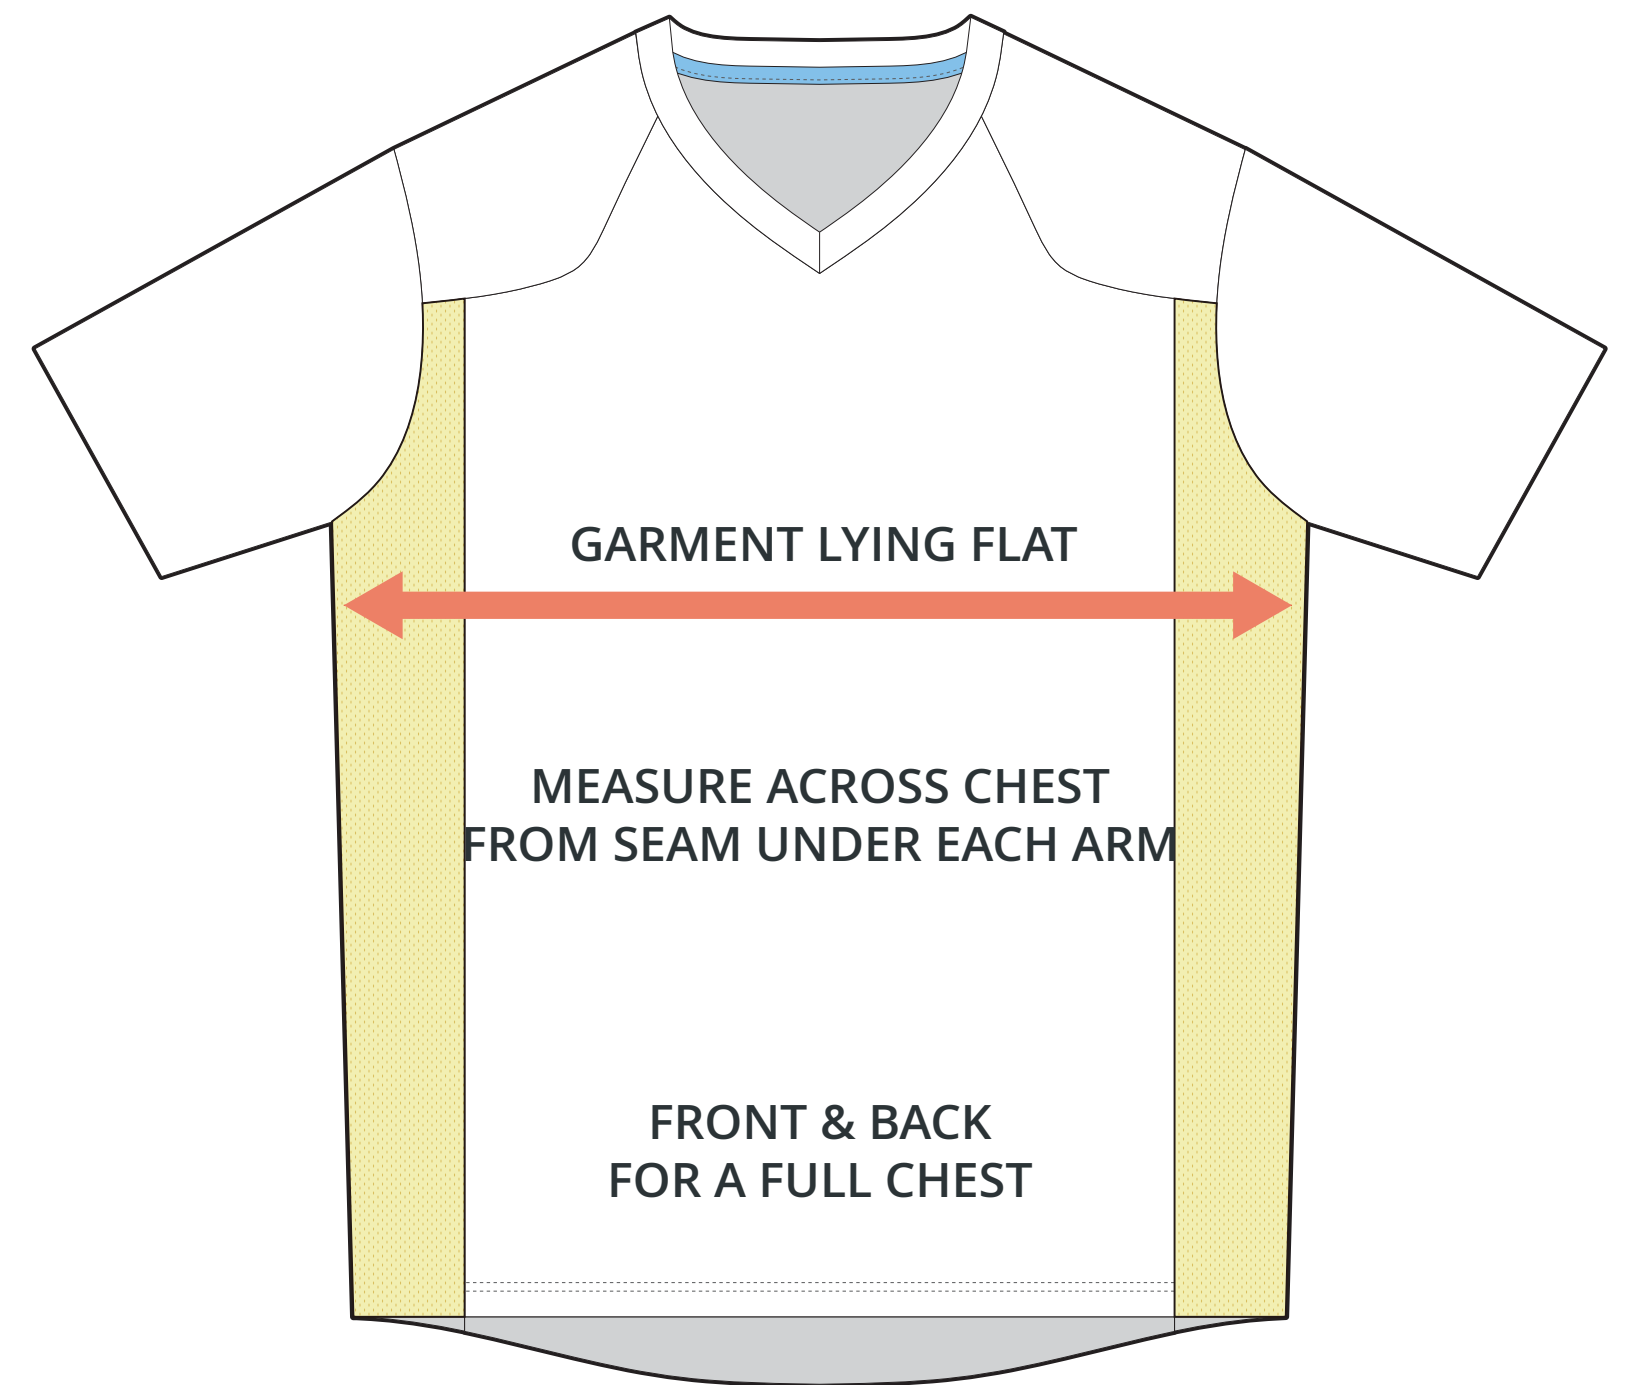

SIZING CHART

VER: 2022.1

NP ALUMNI FANWEAR JERSEY

PART NUMBER : MBB-SP-FB60

ADULT SIZING

SIZING CHART(inches)	S	M	L	XL	2XL	3XL	4XL	5XL
1/2 Chest	21.06	22.05	23.03	24.41	25.98	26.97	27.95	28.94
Front length (HSP)	27.95	28.94	29.92	30.91	31.89	32.87	33.86	34.84
Back length (HSP)	29.53	30.51	31.50	32.68	33.46	34.45	35.43	36.42

SIZING CHART(cm)	S	M	L	XL	2XL	3XL	4XL	5XL
1/2 Chest	53.50	56.00	58.50	62.00	66.00	68.50	71.00	73.50
Front length (HSP)	71.00	73.50	76.00	78.50	81.00	83.50	86.00	88.50
Back length (HSP)	75.00	77.50	80.00	83.00	85.00	87.50	90.00	92.50

YOUTH SIZING

SIZING CHART(inches)	Y3XS	Y2XS	YXS	YS	YM	YL	YXL
1/2 Chest	12.60	13.58	14.57	15.55	16.54	17.91	19.49
Front length (HSP)	15.35	16.73	18.11	19.49	21.26	23.03	25.00
Back length (HSP)	16.14	17.72	19.29	20.87	22.24	24.21	26.18

SIZING CHART(cm)	Y3XS	Y2XS	YXS	YS	YM	YL	YXL
1/2 Chest	32.00	34.50	37.00	39.50	42.00	45.50	49.50
Front length (HSP)	39.00	42.50	46.00	49.50	54.00	58.50	63.50
Back length (HSP)	41.00	45.00	49.00	53.00	56.50	61.50	66.50

HALF CHEST FULL CHEST

To find your size, compare measurements with a similar garment that fits you well.