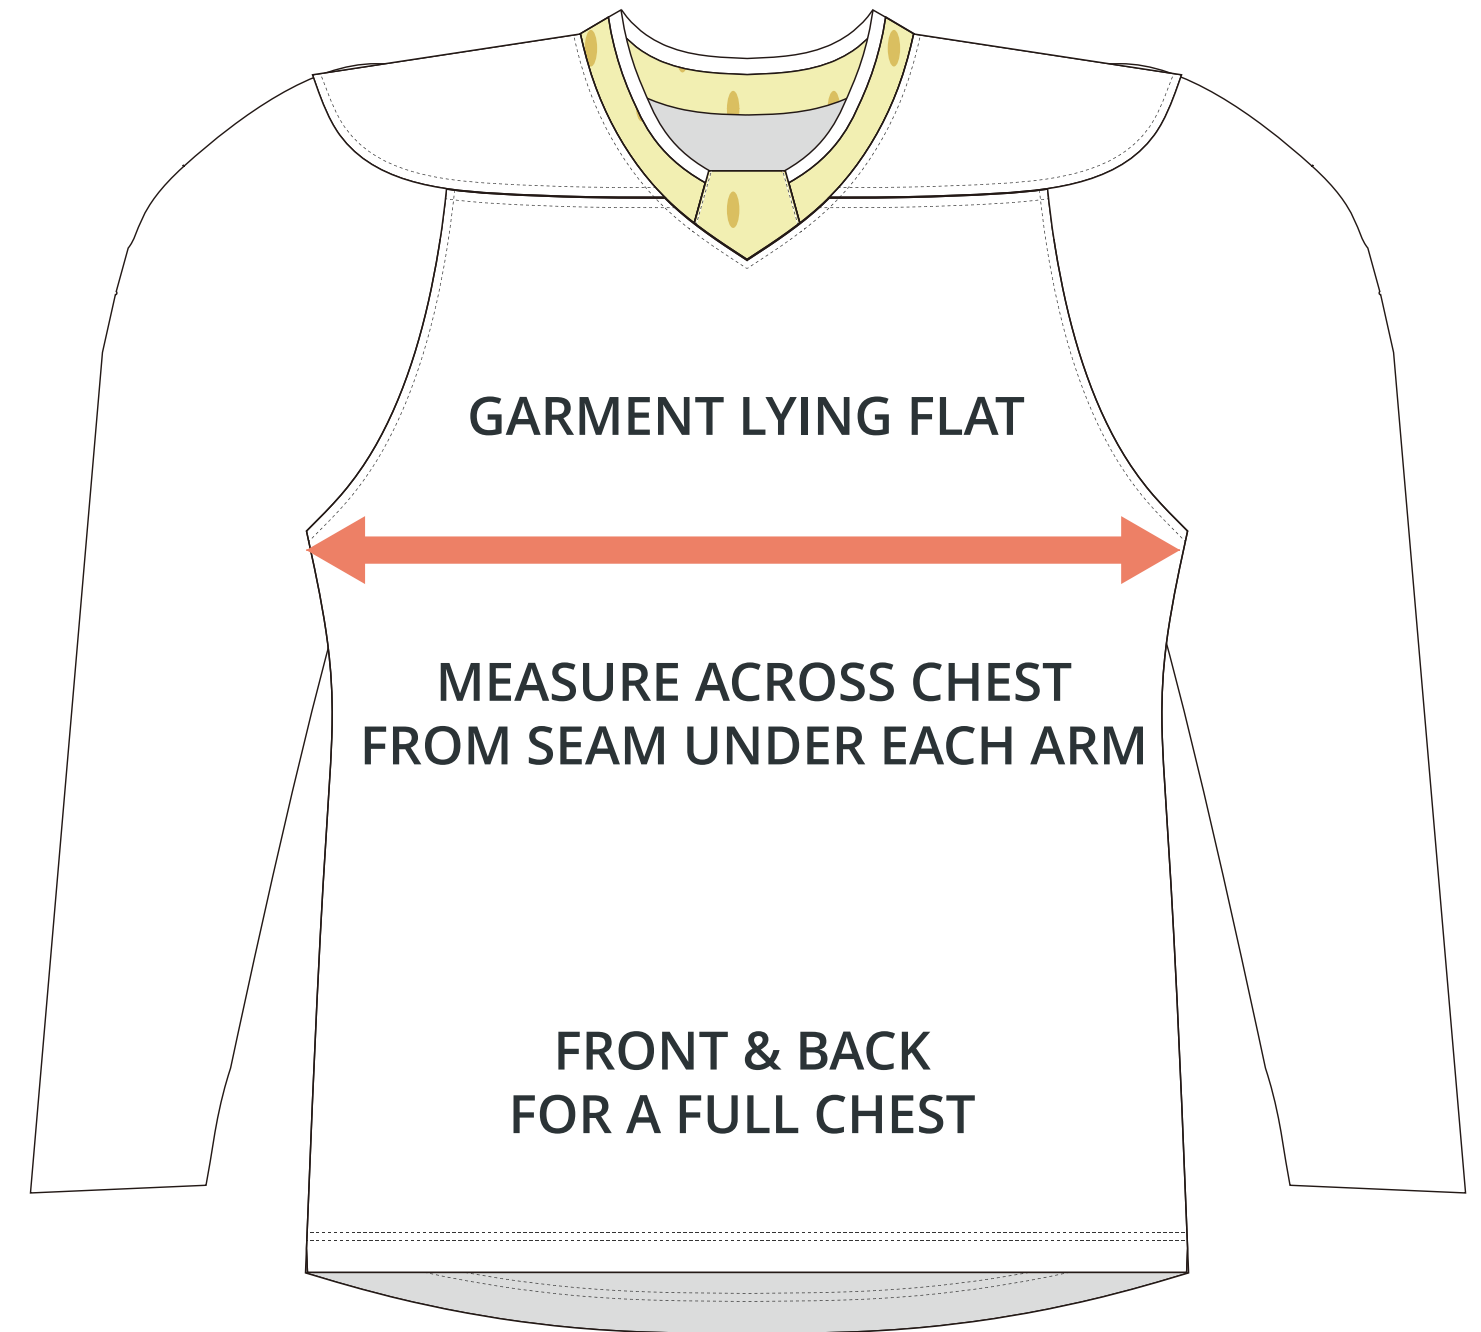

SIZING CHART

VER: 2022.1

SUMMIT HOCKEY JERSEY

PART NUMBER : MBB-SP-HK11

ADULT SIZING

SIZING CHART(inches)	S	M	L	XL	XXL	3XL	4XL
Front length (HSP)	30.51	31.50	32.52	33.50	34.49	35.43	36.42
Back length (HSP)	32.01	32.99	33.98	35.00	35.98	37.01	37.99
1/2 Chest	25.00	25.98	27.01	28.62	30.24	31.85	33.46

SIZING CHART(cm)	S	M	L	XL	XXL	3XL	4XL
Front length (HSP)	77.50	80.00	82.60	85.10	87.60	90.00	92.50
Back length (HSP)	81.30	83.80	86.30	88.90	91.40	94.00	96.50
1/2 Chest	63.50	66.00	68.60	72.70	76.80	80.90	85.00

YOUTH SIZING

SIZING CHART(inches)	YXS	YS	YM	YL	YXL
Front length (HSP)	23.50	24.76	26.50	27.99	29.49
Back length (HSP)	25.00	26.26	27.99	29.49	30.98
1/2 Chest	17.52	18.86	20.24	21.26	22.24

SIZING CHART(cm)	YXS	YS	YM	YL	YXL
Front length (HSP)	59.70	62.90	67.30	71.10	74.90
Back length (HSP)	63.50	66.70	71.10	74.90	78.70
1/2 Chest	44.50	47.90	51.40	54.00	56.50

GOALIE SIZING

YGC	IGC	AGC
29.02	32.01	34.02
30.51	33.46	35.47
25.00	28.62	32.01

YGC	IGC	AGC
73.70	81.30	86.40
77.50	85.00	90.10
63.50	72.70	81.30

HALF CHEST FULL CHEST

To find your size, compare measurements with a similar garment that fits you well.