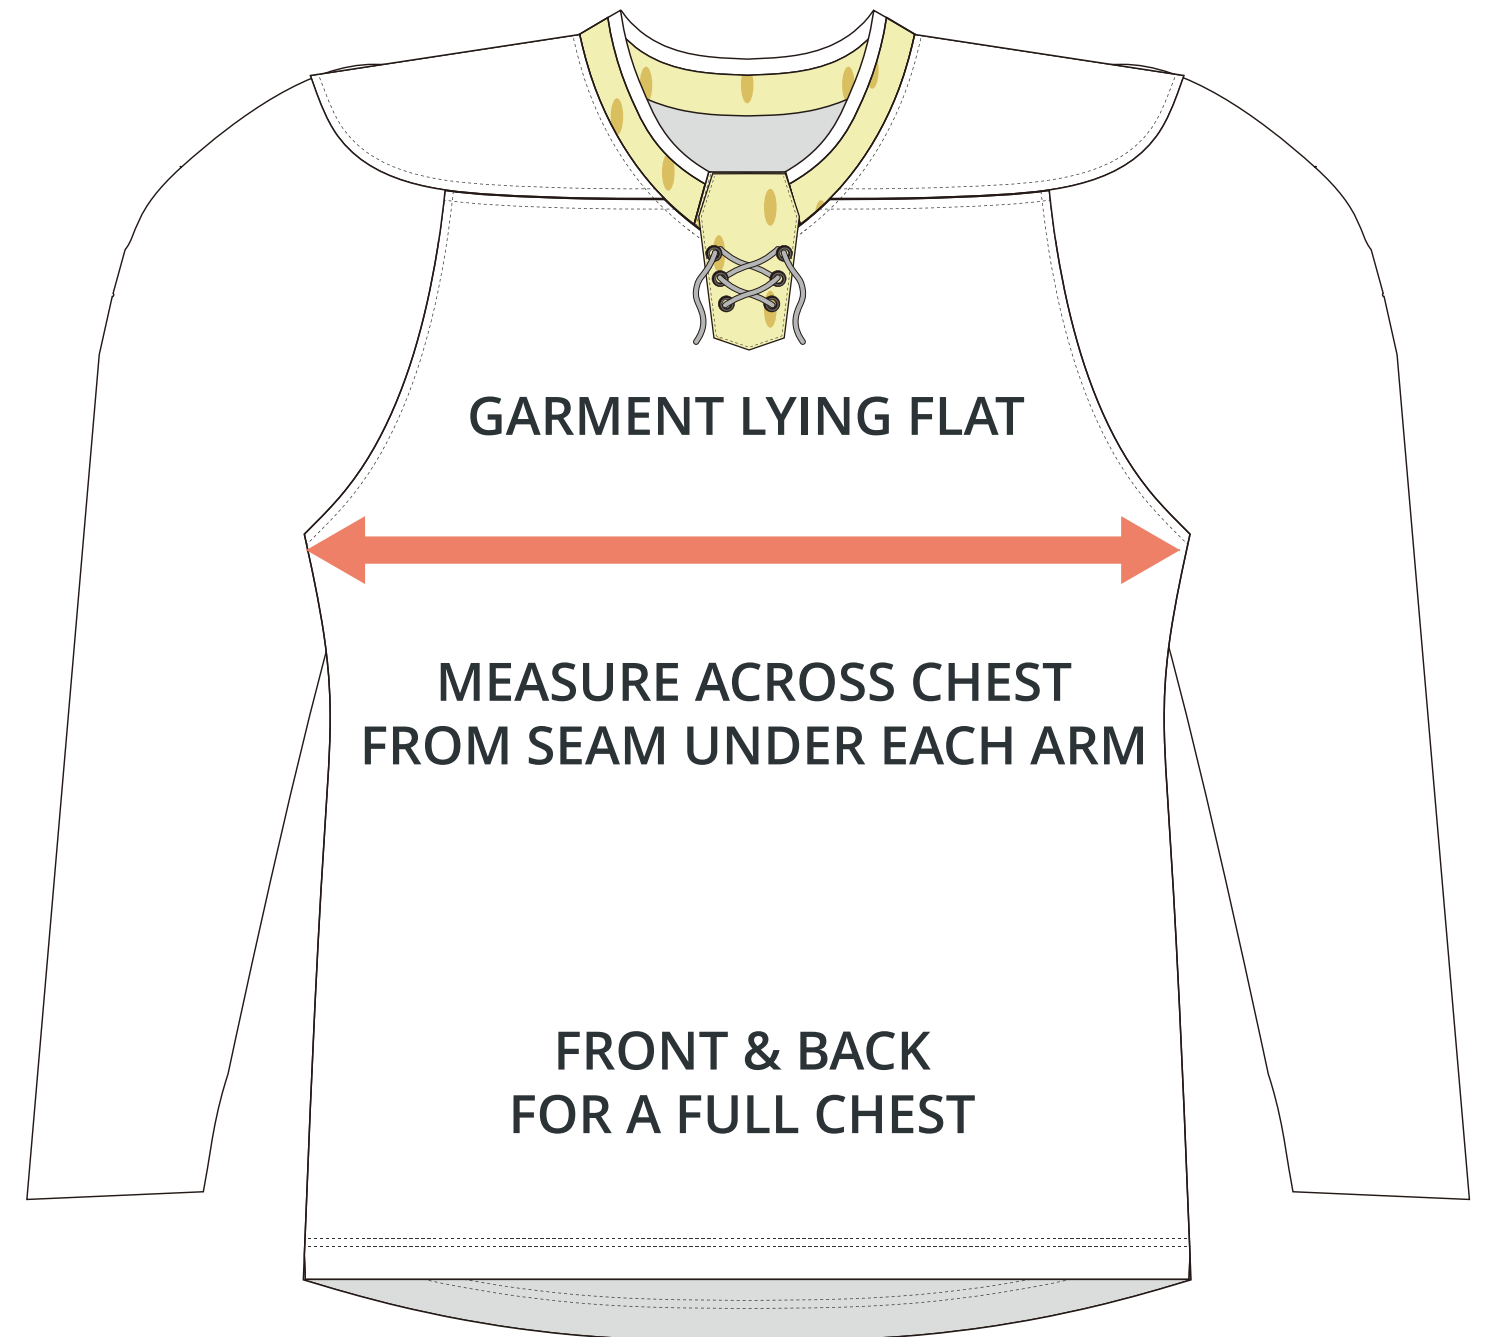

SIZING CHART

VER: 2022.1

SUMMIT PRO HOCKEY JERSEY - LACE NECK

PART NUMBER : MBB-SP-HK12

ADULT SIZING

SIZING CHART(inches)	S	M	L	XL	XXL	3XL
Front length (HSP)	30.51	31.50	32.52	33.50	34.49	35.43
Back length (HSP)	32.01	32.99	33.98	35.00	35.98	37.01
1/2 Chest	25.00	25.98	27.01	28.62	30.24	31.85

SIZING CHART(cm)	S	M	L	XL	XXL	3XL
Front length (HSP)	77.50	80.00	82.60	85.10	87.60	90.00
Back length (HSP)	81.30	83.80	86.30	88.90	91.40	94.00
1/2 Chest	63.50	66.00	68.60	72.70	76.80	80.90

YOUTH SIZING

SIZING CHART(inches)	YXS	YS	YM	YL	YXL
Front length (HSP)	23.50	24.76	26.50	27.99	29.49
Back length (HSP)	25.00	26.26	27.99	29.49	30.98
1/2 Chest	17.52	18.86	20.24	21.26	22.24

SIZING CHART(cm)	YXS	YS	YM	YL	YXL
Front length (HSP)	59.70	62.90	67.30	71.10	74.90
Back length (HSP)	63.50	66.70	71.10	74.90	78.70
1/2 Chest	44.50	47.90	51.40	54.00	56.50

GOALIE SIZING

YGC	IGC	AGC
29.02	32.01	34.02
30.51	33.46	35.47
25.00	28.62	32.01

YGC	IGC	AGC
73.70	81.30	86.40
77.50	85.00	90.10
63.50	72.70	81.30

HALF CHEST FULL CHEST

To find your size, compare measurements with a similar garment that fits you well.