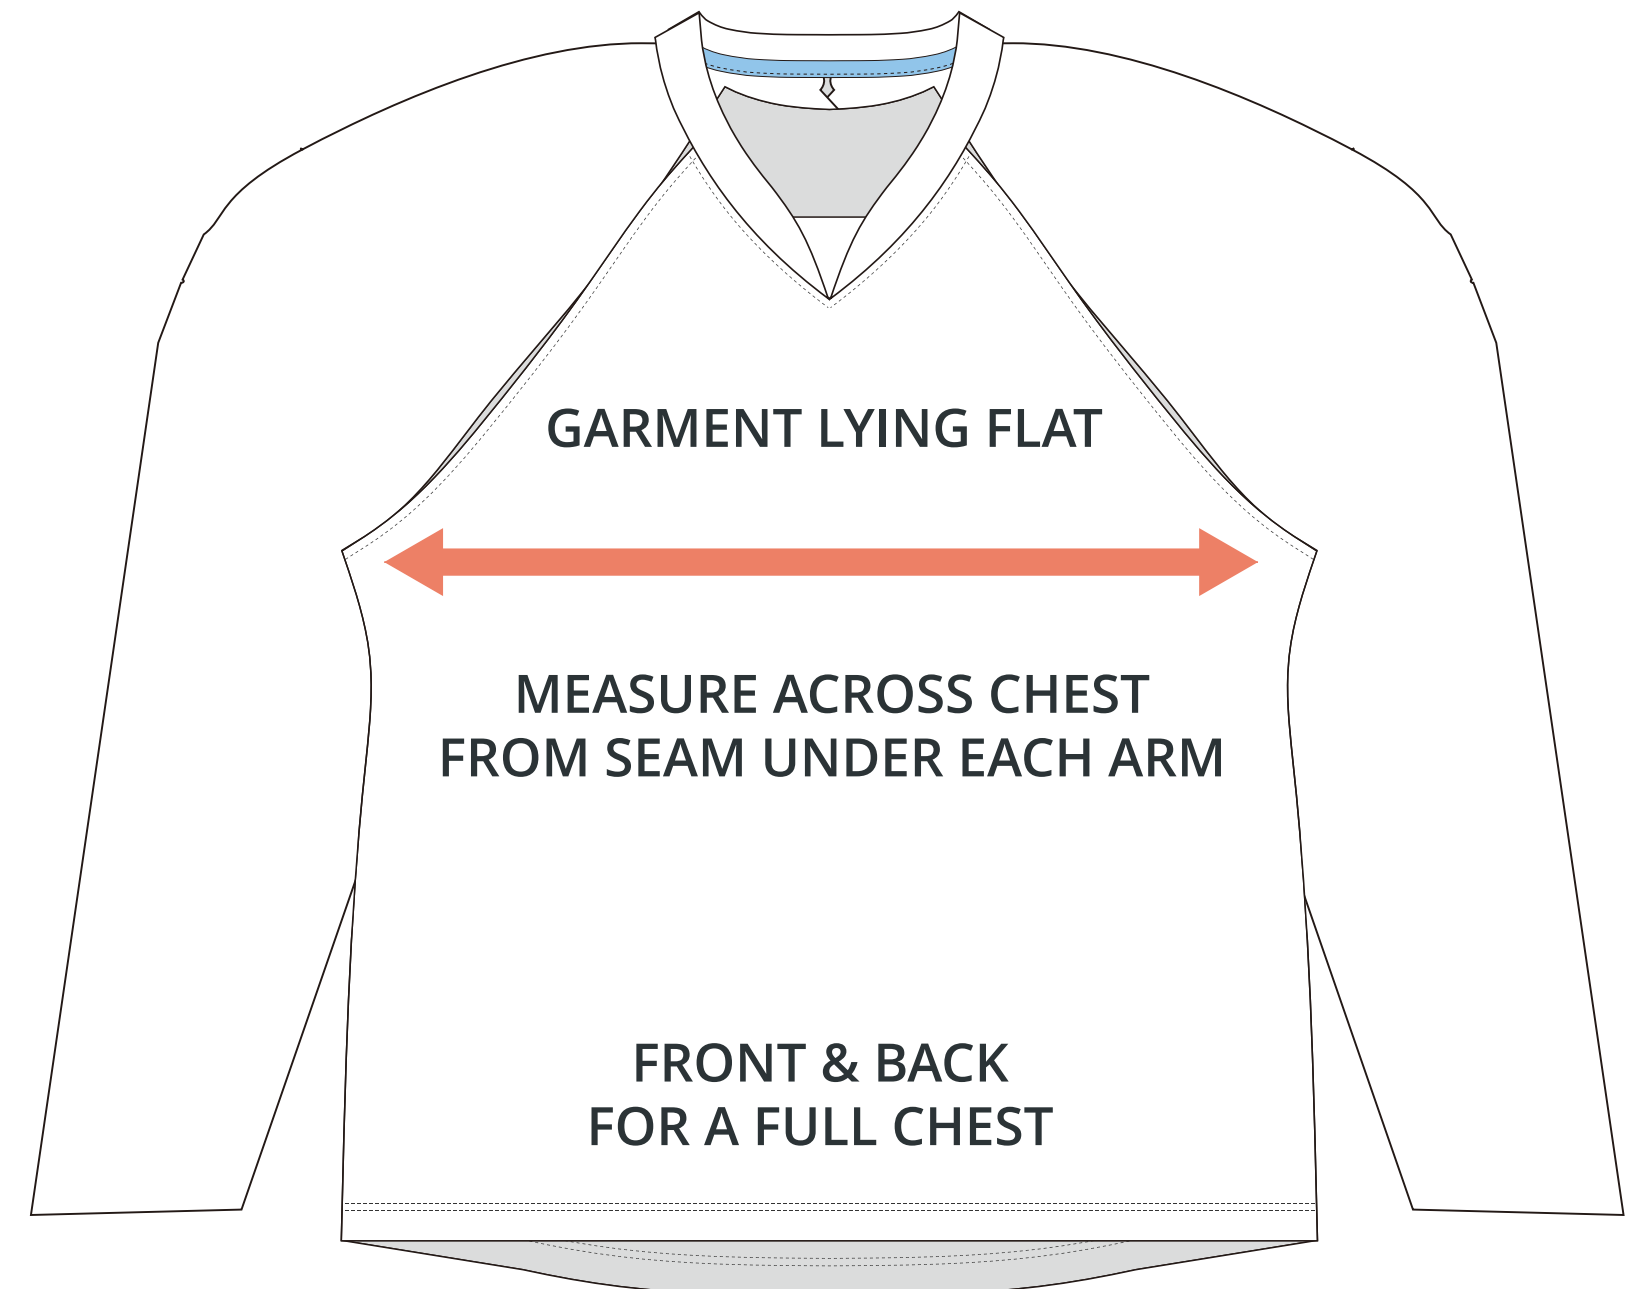

SIZING CHART

VER: 2022.1

SNAP SHOT HOCKEY JERSEY

PART NUMBER : MBB-SP-HK18

ADULT SIZING

SIZING CHART(inches)	S	M	L	XL	XXL	3XL
Front length (HSP)	30.51	31.50	32.52	33.50	34.49	35.43
Back length (HSP)	32.01	32.99	33.98	35.00	35.98	37.01
1/2 Chest	25.00	25.98	27.01	28.62	30.24	31.85

SIZING CHART(cm)	S	M	L	XL	XXL	3XL
Front length (HSP)	77.50	80.00	82.60	85.10	87.60	90.00
Back length (HSP)	81.30	83.80	86.30	88.90	91.40	94.00
1/2 Chest	63.50	66.00	68.60	72.70	76.80	80.90

YOUTH SIZING

SIZING CHART(inches)	YXS	YS	YM	YL	YXL
Front length (HSP)	23.50	24.76	26.50	27.99	29.49
Back length (HSP)	25.00	26.26	27.99	29.49	30.98
1/2 Chest	17.52	18.86	20.24	21.26	22.24

SIZING CHART(cm)	YXS	YS	YM	YL	YXL
Front length (HSP)	59.70	62.90	67.30	71.10	74.90
Back length (HSP)	63.50	66.70	71.10	74.90	78.70
1/2 Chest	44.50	47.90	51.40	54.00	56.50

GOALIE SIZING

YGC	IGC	AGC
29.02	32.01	34.02
30.51	33.46	35.47
25.00	28.62	32.01

YGC	IGC	AGC
73.70	81.30	86.40
77.50	85.00	90.10
63.50	72.70	81.30

HALF CHEST FULL CHEST

To find your size, compare measurements with a similar garment that fits you well.