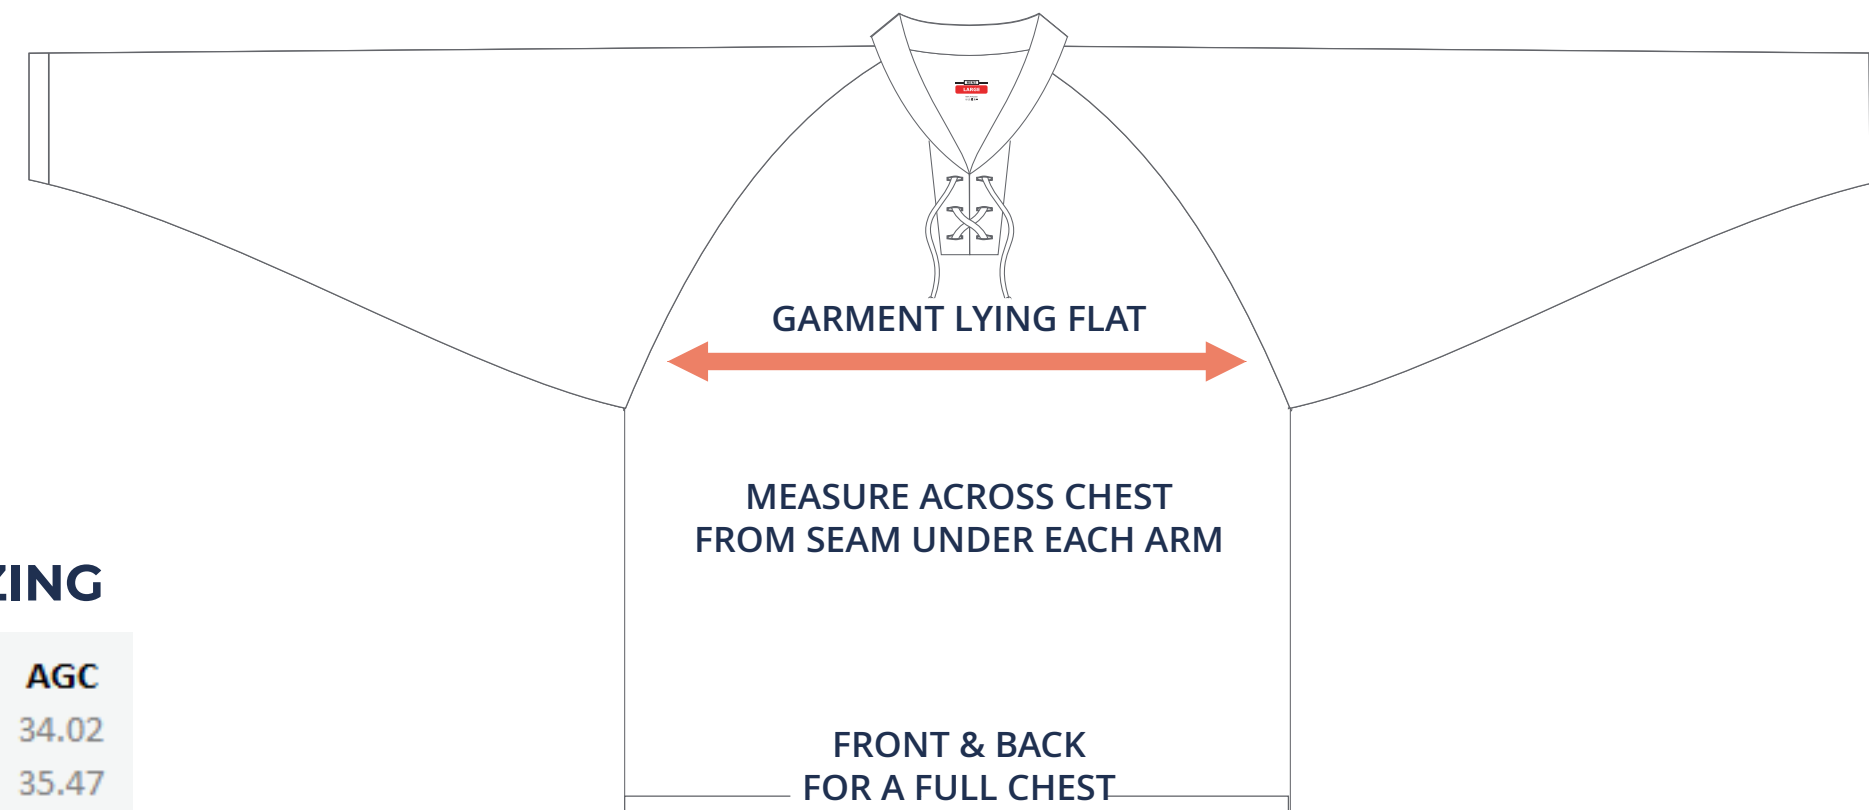

SIZING CHART

VER: 2022.1

SNAP SHOT PRO HOCKEY JERSEY - LACE NECK

PART NUMBER: MBB-SP-HK19

ADULT SIZING

SIZING CHART(inches)	S	M	L	XL	XXL	3XL	4XL
Front length (HSP)	30.51	31.50	32.52	33.50	34.49	35.47	36.46
Back length (HSP)	32.01	32.99	33.98	35.00	35.98	36.46	37.44
1/2 Chest	25.00	25.98	27.01	28.62	30.24	31.81	33.39

SIZING CHART(cm)	AS	AM	AL	AXL	AXXL	A3XL	A4XL
Front length (HSP)	77.50	80.00	82.60	85.10	87.60	90.10	92.60
Back length (HSP)	81.30	83.80	86.30	88.90	91.40	92.60	95.10
1/2 Chest	63.50	66.00	68.60	72.70	76.80	80.80	84.80

YOUTH SIZING

SIZING CHART(inches)	YXS	YS	YM	YL	YXL
Front length (HSP)	23.50	24.76	26.50	27.99	29.49
Back length (HSP)	25.00	26.26	27.99	29.49	30.98
1/2 Chest	17.52	18.86	20.24	21.26	22.24

SIZING CHART(cm)	YXS	YS	YM	YL	YXL
Front length (HSP)	59.70	62.90	67.30	71.10	74.90
Back length (HSP)	63.50	66.70	71.10	74.90	78.70
1/2 Chest	44.50	47.90	51.40	54.00	56.50

GOALIE SIZING

YGC	IGC	AGC
29.02	32.01	34.02
30.51	33.46	35.47
25.00	28.62	32.01

YGC	IGC	AGC
73.70	81.30	86.40
77.50	85.00	90.10
63.50	72.70	81.30

HALF CHEST FULL CHEST

To find your size, compare measurements with a similar garment that fits you well.