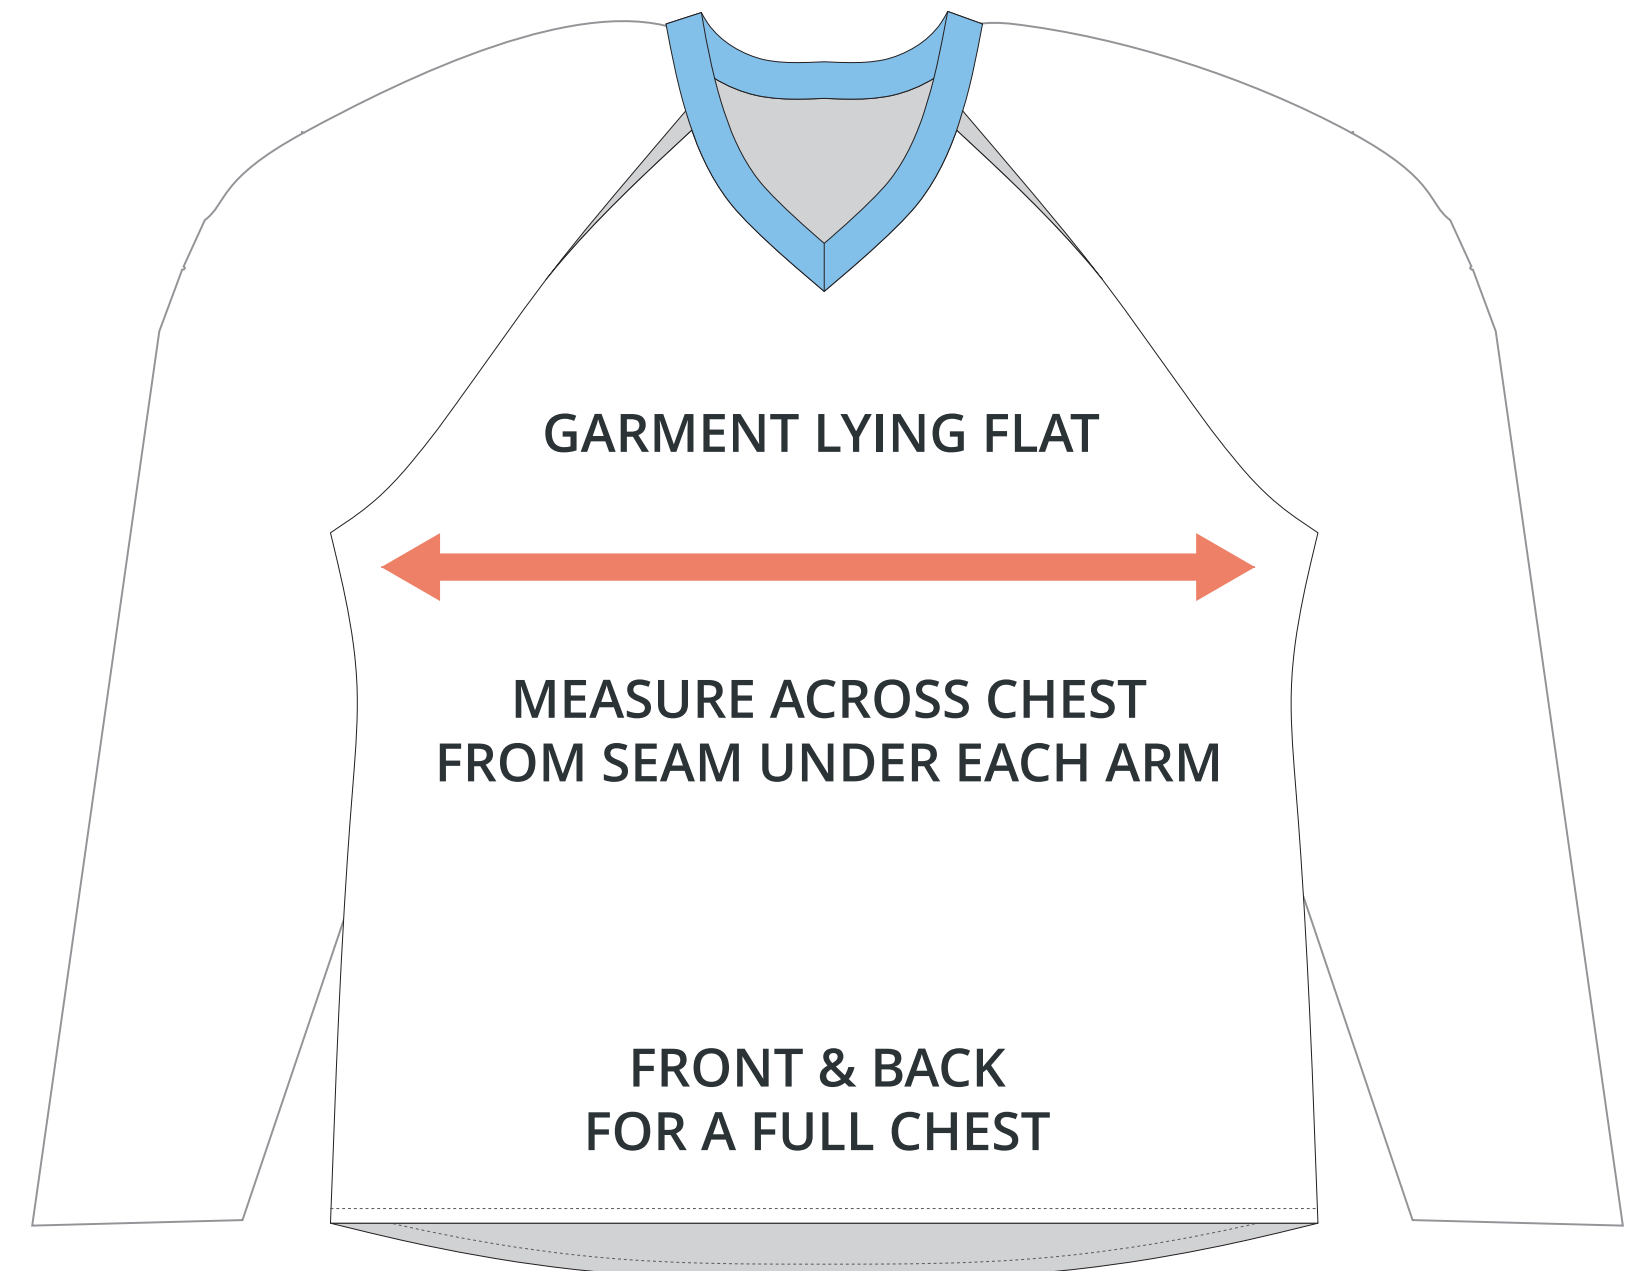

SIZING CHART

VER: 2022.1

TWO-WAY REVERSIBLE HOCKEY JERSEY - PRO MESH

PART NUMBER : MBB-SP-HK21

HALF CHEST FULL CHEST

ADULT SIZING

SIZING CHART(inches)	S	M	L	XL	XXL
Front length (HSP)	30.51	31.50	32.52	33.50	34.49
Back length (HSP)	32.01	32.99	33.98	35.00	35.98
1/2 Chest	25.00	25.98	27.01	28.62	30.24

SIZING CHART(cm)	S	M	L	XL	XXL
Front length (HSP)	77.50	80.00	82.60	85.10	87.60
Back length (HSP)	81.30	83.80	86.30	88.90	91.40
1/2 Chest	63.50	66.00	68.60	72.70	76.80

YOUTH SIZING

SIZING CHART(inches)	YXS	YS	YM	YL	YXL
Front length (HSP)	23.50	24.76	26.50	27.99	29.49
Back length (HSP)	25.00	26.26	27.99	29.49	30.98
1/2 Chest	17.52	18.86	20.24	21.26	22.24

SIZING CHART(cm)	YXS	YS	YM	YL	YXL
Front length (HSP)	59.70	62.90	67.30	71.10	74.90
Back length (HSP)	63.50	66.70	71.10	74.90	78.70
1/2 Chest	44.50	47.90	51.40	54.00	56.50

GOALIE SIZING

YGC	IGC	AGC
29.02	32.01	34.02
30.51	33.46	35.47
25.00	28.62	32.01

YGC	IGC	AGC
73.70	81.30	86.40
77.50	85.00	90.10
63.50	72.70	81.30

To find your size, compare measurements with a similar garment that fits you well.