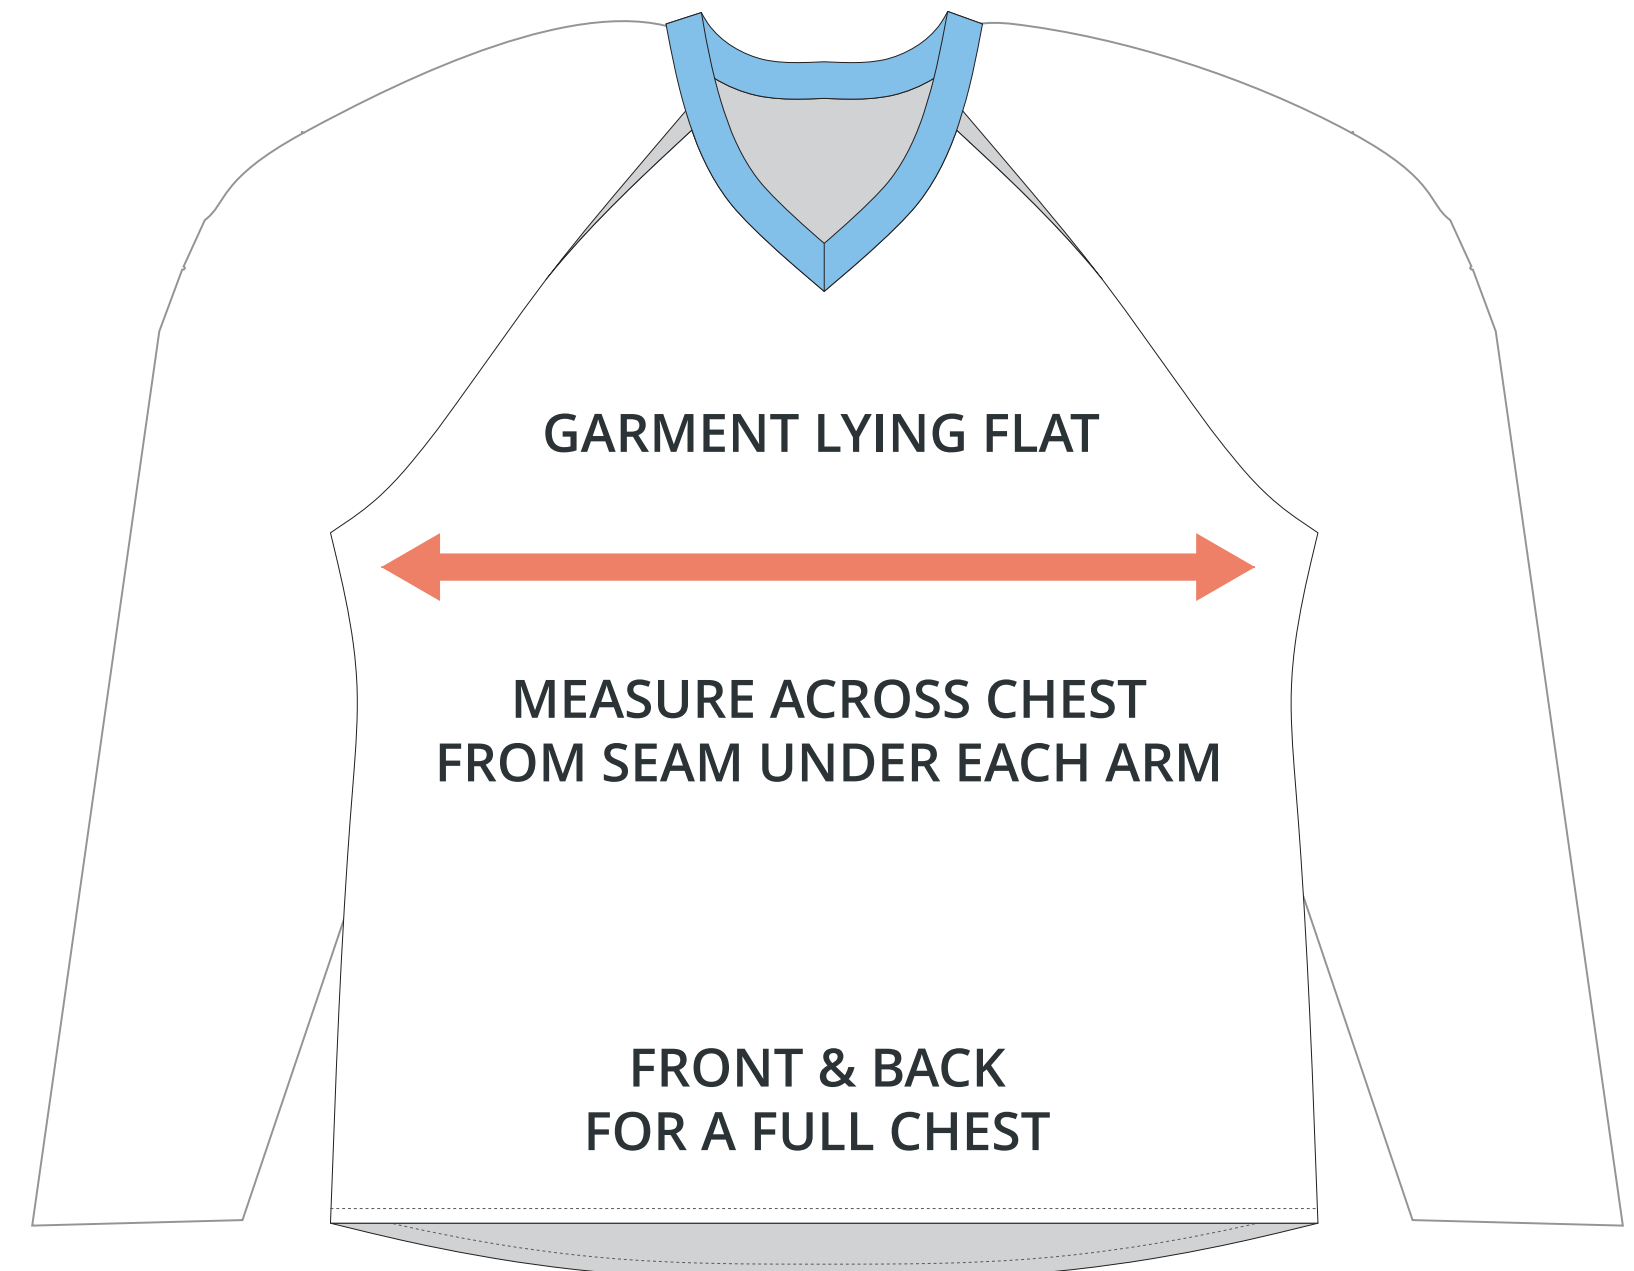

SIZING CHART

VER: 2022.1

TWO-WAY REVERSIBLE HOCKEY JERSEY - DURAKNIT

PART NUMBER : MBB-SP-HK22

HALF CHEST FULL CHEST

ADULT SIZING

SIZING CHART(inches)	S	M	L	XL	XXL
Front length (HSP)	30.51	31.50	32.52	33.50	34.49
Back length (HSP)	32.01	32.99	33.98	35.00	35.98
1/2 Chest	25.00	25.98	27.01	28.62	30.24

SIZING CHART(cm)	S	M	L	XL	XXL
Front length (HSP)	77.50	80.00	82.60	85.10	87.60
Back length (HSP)	81.30	83.80	86.30	88.90	91.40
1/2 Chest	63.50	66.00	68.60	72.70	76.80

YOUTH SIZING

SIZING CHART(inches)	YXS	YS	YM	YL	YXL
Front length (HSP)	23.50	24.76	26.50	27.99	29.49
Back length (HSP)	25.00	26.26	27.99	29.49	30.98
1/2 Chest	17.52	18.86	20.24	21.26	22.24

SIZING CHART(cm)	YXS	YS	YM	YL	YXL
Front length (HSP)	59.70	62.90	67.30	71.10	74.90
Back length (HSP)	63.50	66.70	71.10	74.90	78.70
1/2 Chest	44.50	47.90	51.40	54.00	56.50

GOALIE SIZING

YGC	IGC	AGC
29.02	32.01	34.02
30.51	33.46	35.47
25.00	28.62	32.01

YGC	IGC	AGC
73.70	81.30	86.40
77.50	85.00	90.10
63.50	72.70	81.30

To find your size, compare measurements with a similar garment that fits you well.