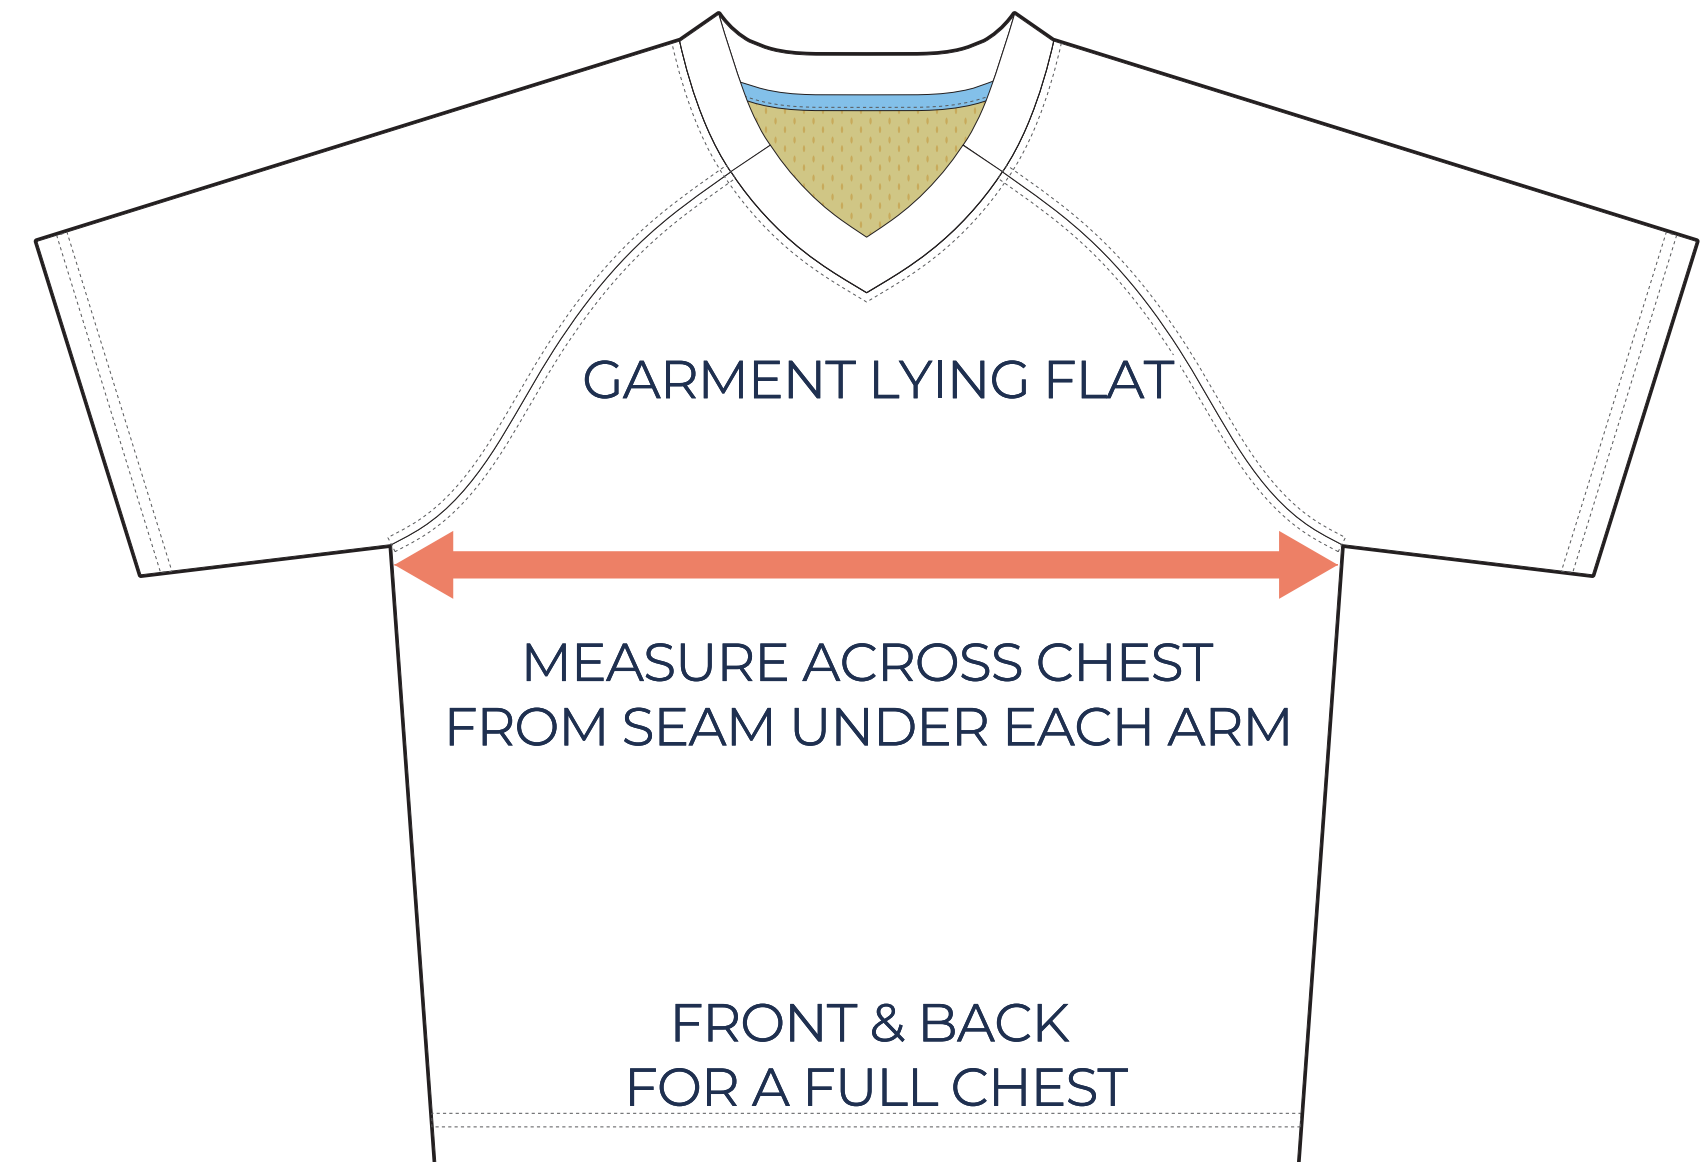

SIZING CHART

VER: 2022.1

PRO WOVEN LAX JERSEY

PART NUMBER : MBB-SP-LX10

ADULT SIZING

SIZING CHART(inches)	S	M	L	XL	2XL	3XL	4XL
1/2 Chest	22.05	23.23	25.20	26.57	27.95	29.53	31.10
Front length (From CB)	25.00	25.98	27.95	28.74	29.53	30.71	31.50

SIZING CHART(cm)	S	M	L	XL	2XL	3XL	4XL
1/2 Chest	56.00	59.00	64.00	67.50	71.00	75.00	79.00
Front length (From CB)	63.50	66.00	71.00	73.00	75.00	78.00	80.00

YOUTH SIZING

SIZING CHART(inches)	YXS	YS	YM	YL	YXL
1/2 Chest	17.32	18.50	19.69	20.47	21.26
Front length (From CB)	21.46	22.24	23.03	23.82	24.41

SIZING CHART(cm)	YXS	YS	YM	YL	YXL
1/2 Chest	44.00	47.00	50.00	52.00	54.00
Front length (From CB)	54.50	56.50	58.50	60.50	62.00

HALF CHEST FULL CHEST

To find your size, compare measurements with a similar garment that fits you well.