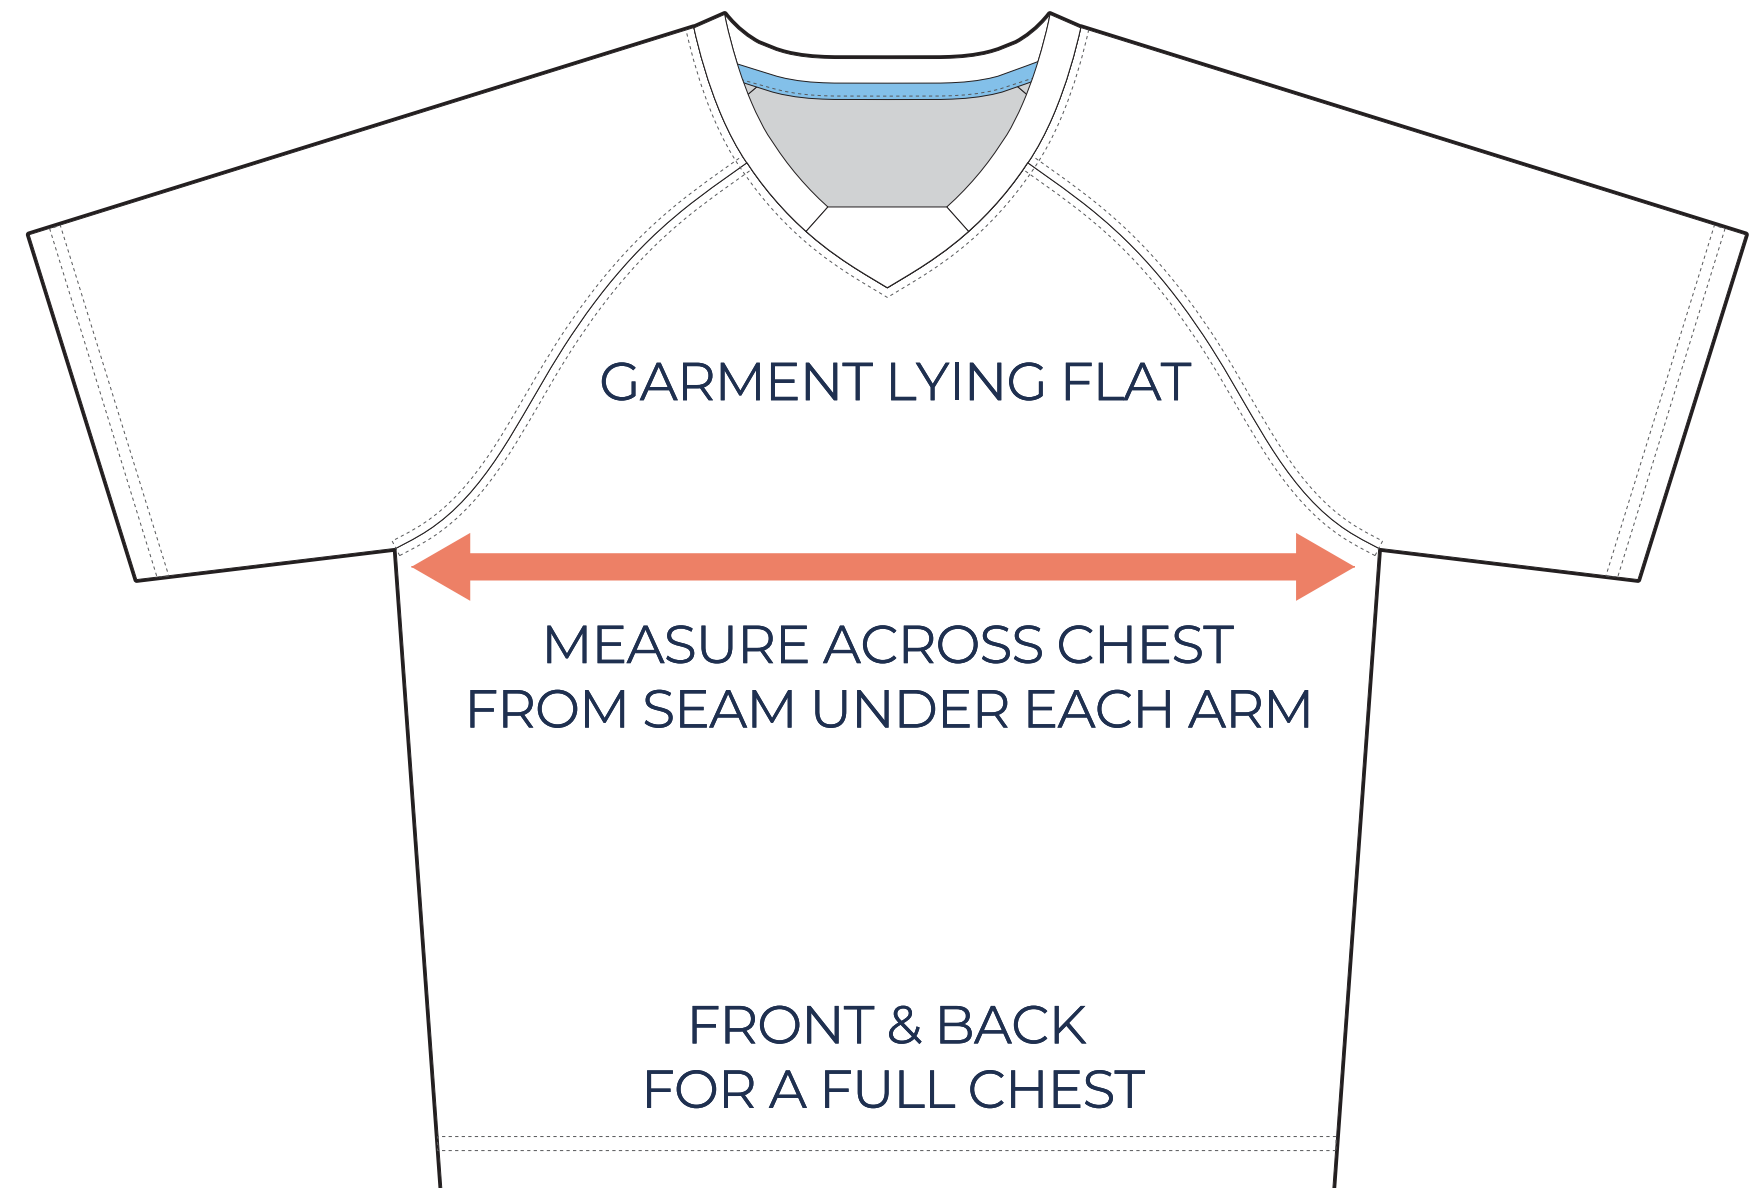

SIZING CHART

VER: 2022.1

PREMIER JERSEY

PART NUMBER : MBB-SP-LX20

ADULT SIZING

SIZING CHART(inches)	S	M	L	XL	2XL	3XL	4XL
1/2 Chest	22.05	23.23	25.20	26.57	27.95	29.53	31.10
Front length (From CB)	25.00	25.98	27.95	28.74	29.53	30.71	31.50

SIZING CHART(cm)	S	M	L	XL	2XL	3XL	4XL
1/2 Chest	56.00	59.00	64.00	67.50	71.00	75.00	79.00
Front length (From CB)	63.50	66.00	71.00	73.00	75.00	78.00	80.00

YOUTH SIZING

SIZING CHART(inches)	YXS	YS	YM	YL	YXL
1/2 Chest	17.32	18.50	19.69	20.47	21.26
Front length (From CB)	21.46	22.24	23.03	23.82	24.41

SIZING CHART(cm)	YXS	YS	YM	YL	YXL
1/2 Chest	44.00	47.00	50.00	52.00	54.00
Front length (From CB)	54.50	56.50	58.50	60.50	62.00

HALF CHEST FULL CHEST

To find your size, compare measurements with a similar garment that fits you well.