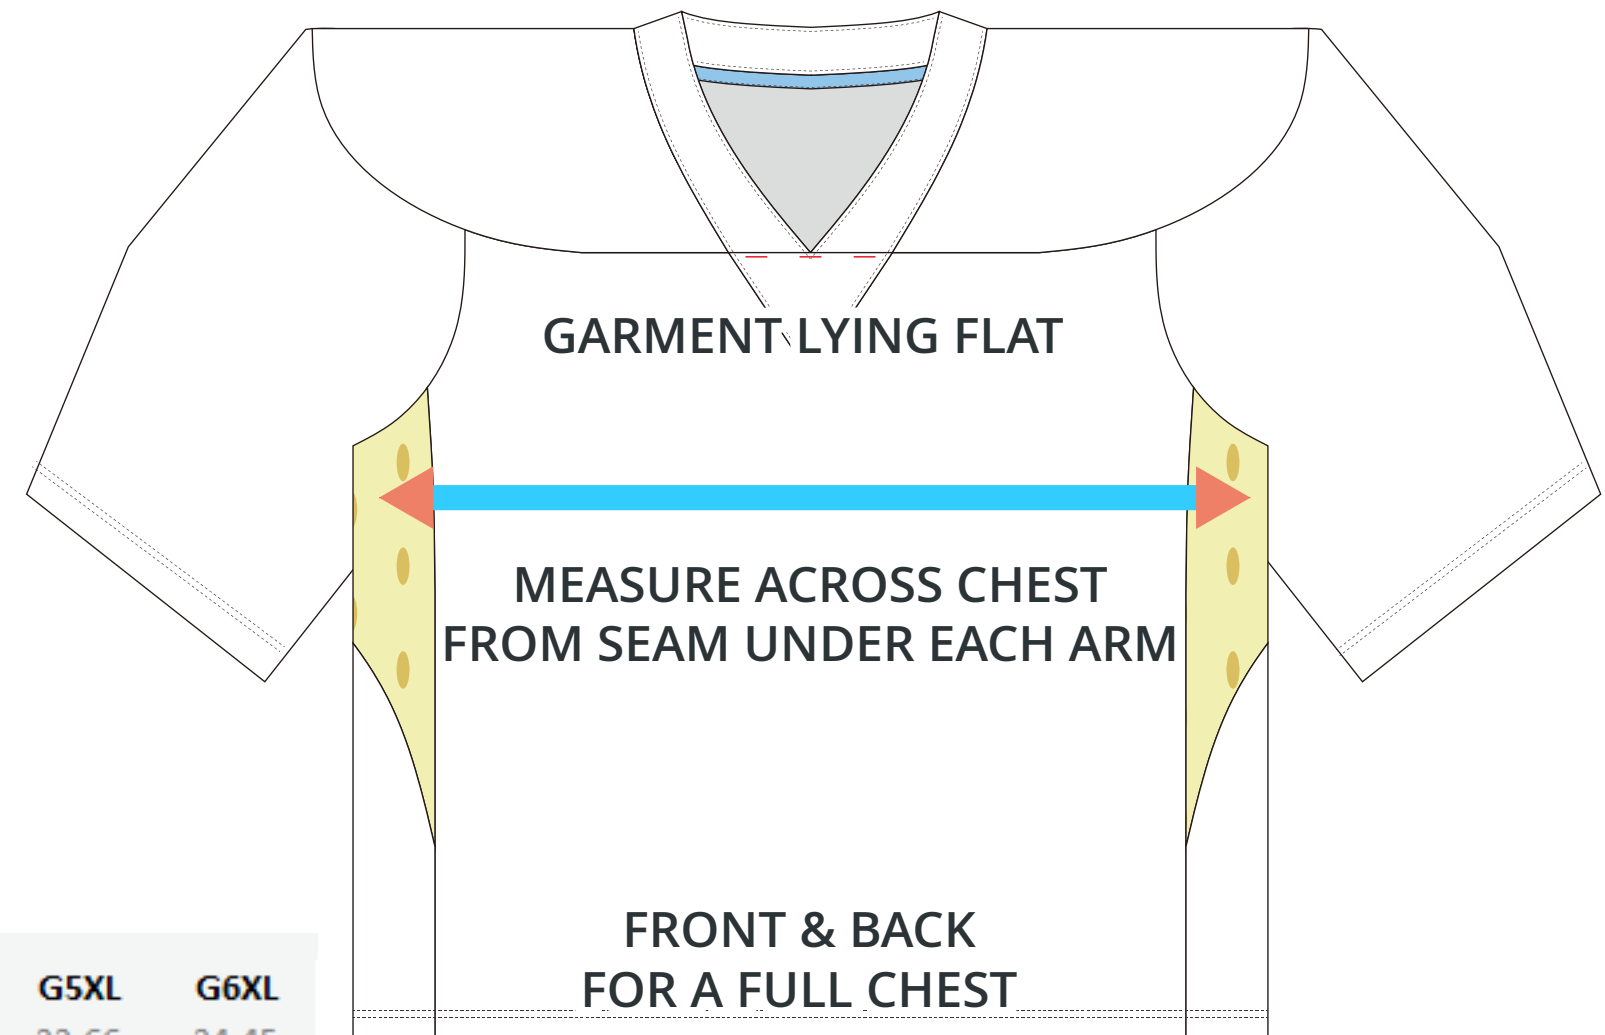

SIZING CHART

VER: 2022.1

PREMIER BOX LAX JERSEY

PART NUMBER : MBB-SP-LX60

ADULT SIZING

SIZING CHART(inches)	S	M	L	XL	2XL	3XL
Front length (From CB)	27.76	28.54	29.33	30.12	30.91	31.69
1/2 Chest	25.20	25.98	27.17	28.35	29.92	31.10

SIZING CHART(inches)	S	M	L	XL	2XL	3XL
Front length (From CB)	70.50	72.50	74.50	76.50	78.50	80.50
1/2 Chest	64.00	66.00	69.00	72.00	76.00	79.00

YOUTH SIZING

SIZING CHART(inches)	YS	YM	YL	YXL
Front length (From CB)	24.61	25.39	26.18	26.97
1/2 Chest	21.65	22.44	23.23	24.02

SIZING CHART(inches)	YS	YM	YL	YXL
Front length (From CB)	62.50	64.50	66.50	68.50
1/2 Chest	55.00	57.00	59.00	61.00

GOALIE SIZING

GL	GXL	G2XL	G3XL	G4XL	G5XL	G6XL
29.72	30.51	31.30	32.09	32.87	33.66	34.45
29.13	30.71	32.28	33.07	33.86	35.04	35.83

GL	GXL	G2XL	G3XL	G4XL	G5XL	G6XL
75.50	77.50	79.50	81.50	83.50	85.50	87.50
74.00	78.00	82.00	84.00	86.00	89.00	91.00

HALF CHEST FULL CHEST

To find your size, compare measurements with a similar garment that fits you well.