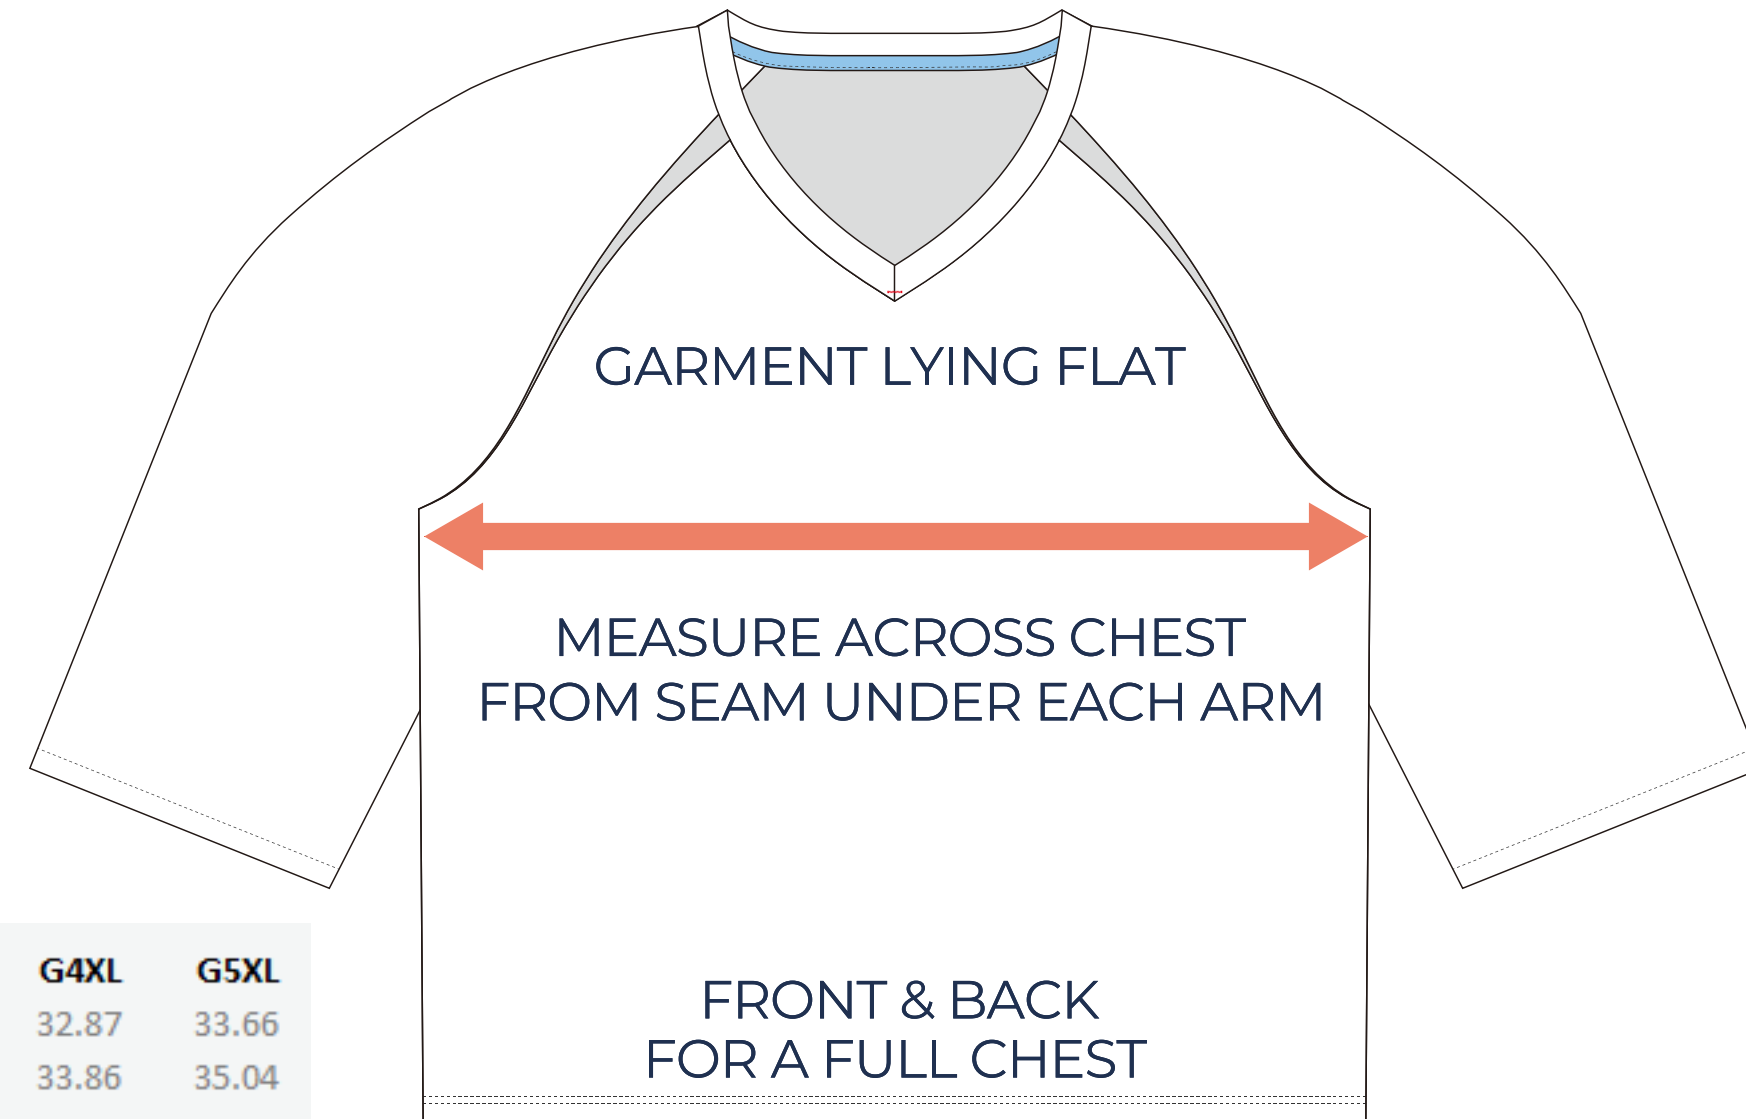

SIZING CHART

VER: 2022.1

GAMETIME BOX LAX JERSEY

PART NUMBER : MBB-SP-LX62

ADULT SIZING

SIZING CHART(inches)	S	M	L	XL	2XL	3XL
Front length (From CB)	27.76	28.54	29.33	30.12	30.91	31.69
1/2 Chest	24.80	25.98	27.17	28.35	29.53	30.71

SIZING CHART(cm)	S	M	L	XL	2XL	3XL
Front length (From CB)	70.50	72.50	74.50	76.50	78.50	80.50
1/2 Chest	63.00	66.00	69.00	72.00	75.00	78.00

YOUTH SIZING

SIZING CHART(inches)	YS	YM	YL	YXL
Front length (From CB)	24.61	25.39	26.18	26.97
1/2 Chest	20.08	21.26	22.44	23.62

SIZING CHART(cm)	YS	YM	YL	YXL
Front length (From CB)	62.50	64.50	66.50	68.50
1/2 Chest	51.00	54.00	57.00	60.00

GOALIE SIZING

GL	GXL	G2XL	G3XL	G4XL	G5XL
29.72	30.51	31.30	32.09	32.87	33.66
29.13	30.31	31.50	32.68	33.86	35.04

GL	GXL	G2XL	G3XL	G4XL	G5XL
75.50	77.50	79.50	81.50	83.50	85.5
74.00	77.00	80.00	83.00	86.00	89

HALF CHEST FULL CHEST

To find your size, compare measurements with a similar garment that fits you well.