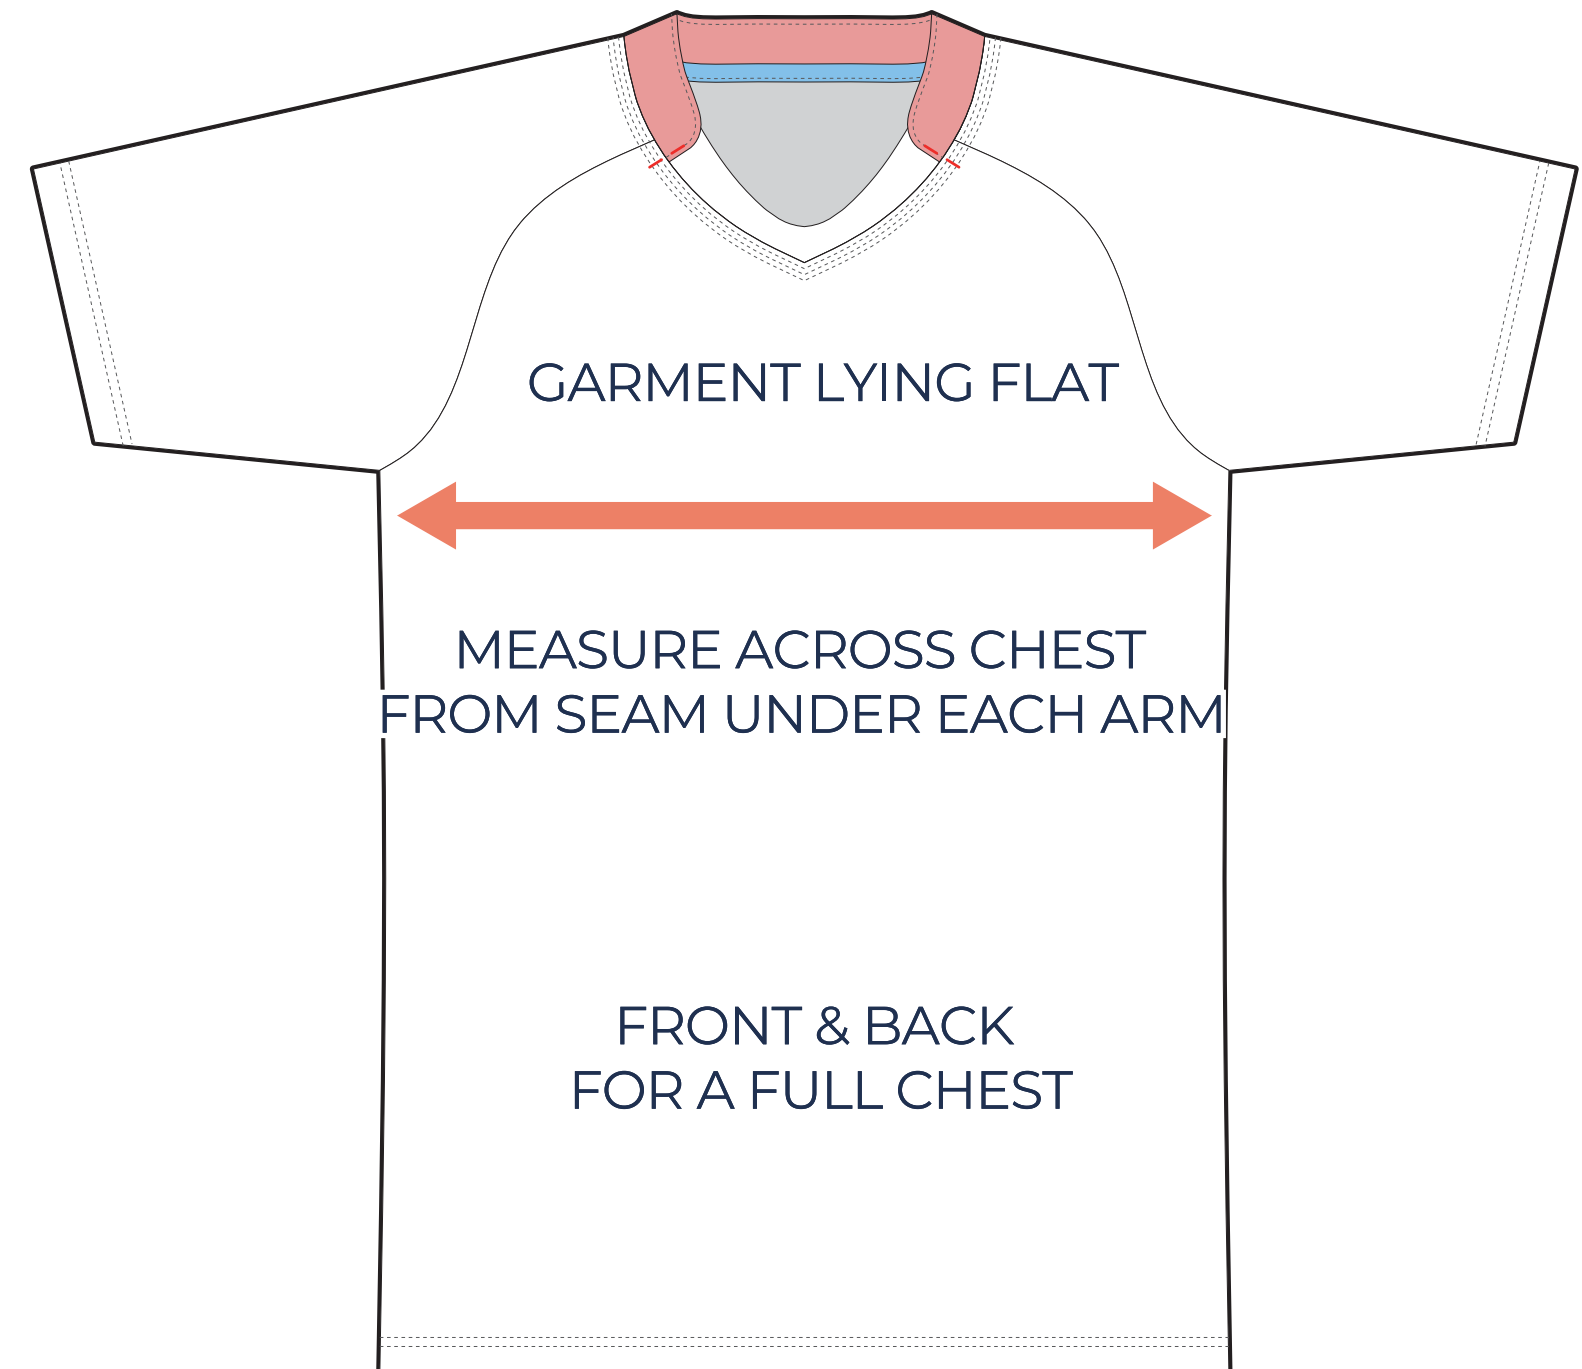

SIZING CHART

VER: 2022.1

PRO STRETCH RUGBY JERSEY

PART NUMBER : MBB-SP-RU1

ADULT SIZING

SIZING CHART(inches)	XS	S	M	L	XL	2XL	3XL	4XL	5XL
Front length (HSP)	26.38	27.17	27.95	28.74	29.92	30.71	31.50	32.68	33.46
1/2 Chest	16.14	17.13	18.11	19.29	20.47	21.65	22.83	24.02	25.20

SIZING CHART(cm)	XS	S	M	L	XL	2XL	3XL	4XL	5XL
Front length (HSP)	67.00	69.00	71.00	73.00	76.00	78.00	80.00	83.00	85.00
1/2 Chest	41.00	43.50	46.00	49.00	52.00	55.00	58.00	61.00	64.00

YOUTH SIZING

SIZING CHART(inches)	YXS	YS	YM	YL	YXL
Front length (HSP)	20.87	21.65	22.44	23.23	25.59
1/2 Chest	11.61	12.60	13.58	14.57	15.16

SIZING CHART(cm)	YXS	YS	YM	YL	YXL
Front length (HSP)	53.00	55.00	57.00	59.00	65.00
1/2 Chest	29.50	32.00	34.50	37.00	38.50

HALF CHEST FULL CHEST

To find your size, compare measurements with a similar garment that fits you well.