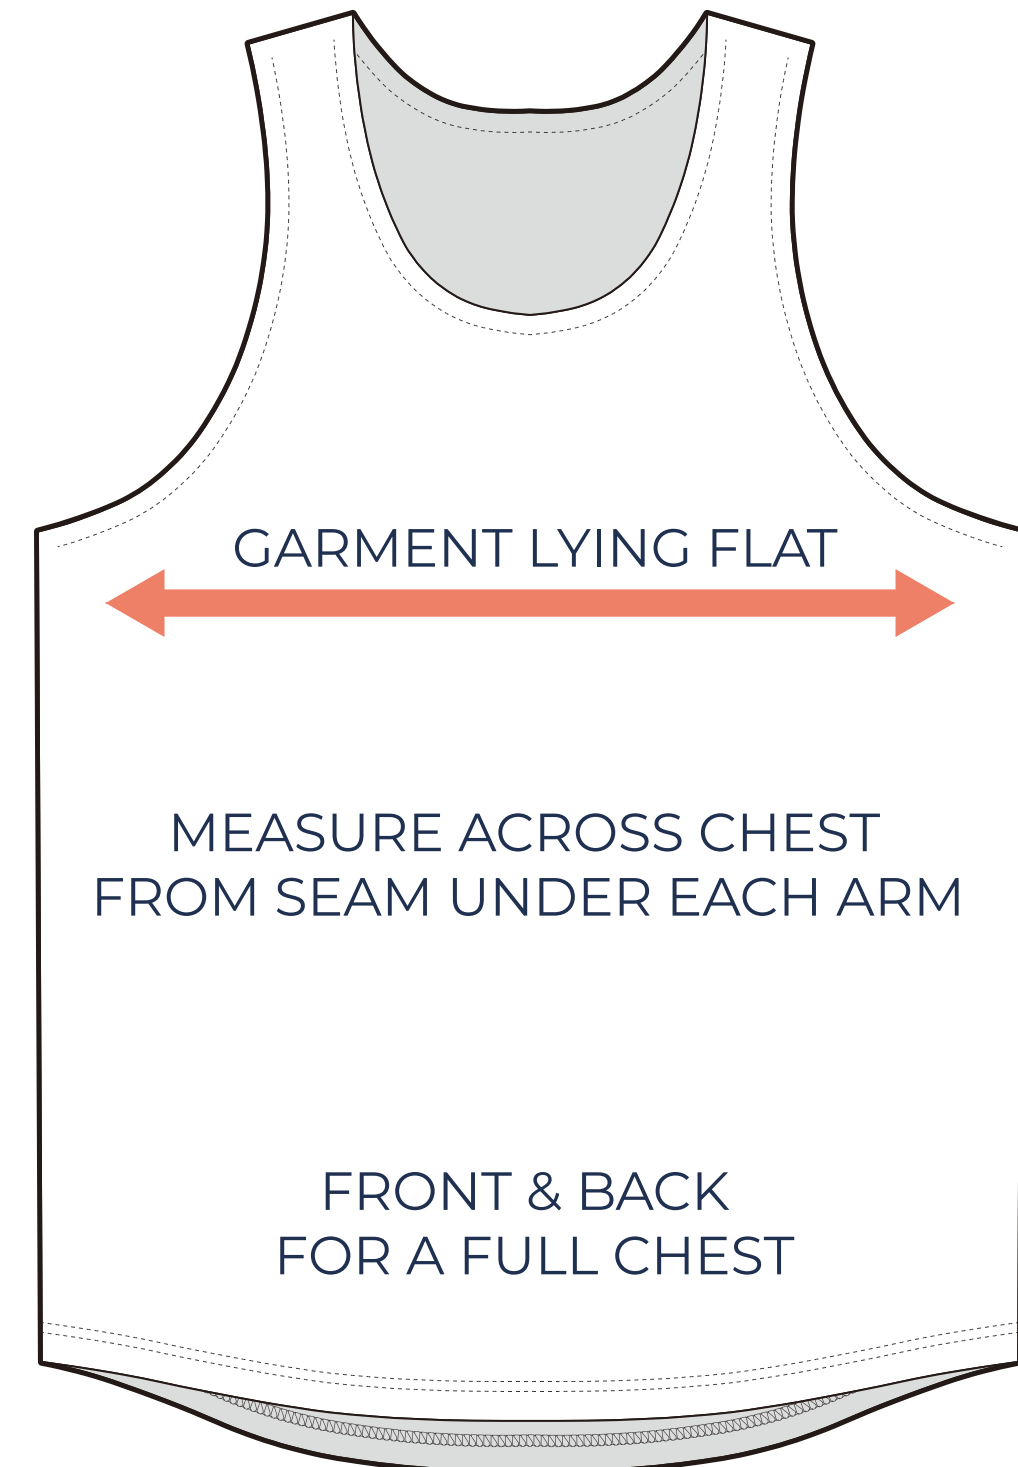

SIZING CHART

VER: 2022.1

CLASSIC PATIO SLEEVELESS CREW NECK

PART NUMBER: MBB-SP-TK3

ADULT SIZING

SIZING CHART(inches)	S	M	L	XL	2XL	3XL
1/2 Chest	19.29	20.47	21.65	22.83	24.02	25.20
Front length (HSP)	27.76	28.74	29.72	30.71	31.69	32.68
Back length (HSP)	28.74	29.72	30.71	31.69	32.68	33.66

SIZING CHART(cm)	S	M	L	XL	2XL	3XL
1/2 Chest	49.00	52.00	55.00	58.00	61.00	64.00
Front length (HSP)	70.50	73.00	75.50	78.00	80.50	83.00
Back length (HSP)	73.00	75.50	78.00	80.50	83.00	85.50

YOUTH SIZING

SIZING CHART(inches)	YXS	YS	YM	YL	YXL
1/2 Chest	13.78	14.96	16.14	17.32	18.50
Front length (HSP)	18.70	20.28	21.85	23.82	25.79
Back length (HSP)	19.69	21.26	22.83	24.80	26.77

SIZING CHART(cm)	YXS	YS	YM	YL	YXL
1/2 Chest	35.00	38.00	41.00	44.00	47.00
Front length (HSP)	47.50	51.50	55.50	60.50	65.50
Back length (HSP)	50.00	54.00	58.00	63.00	68.00

HALF CHEST FULL CHEST

To find your size, compare measurements with a similar garment that fits you well.