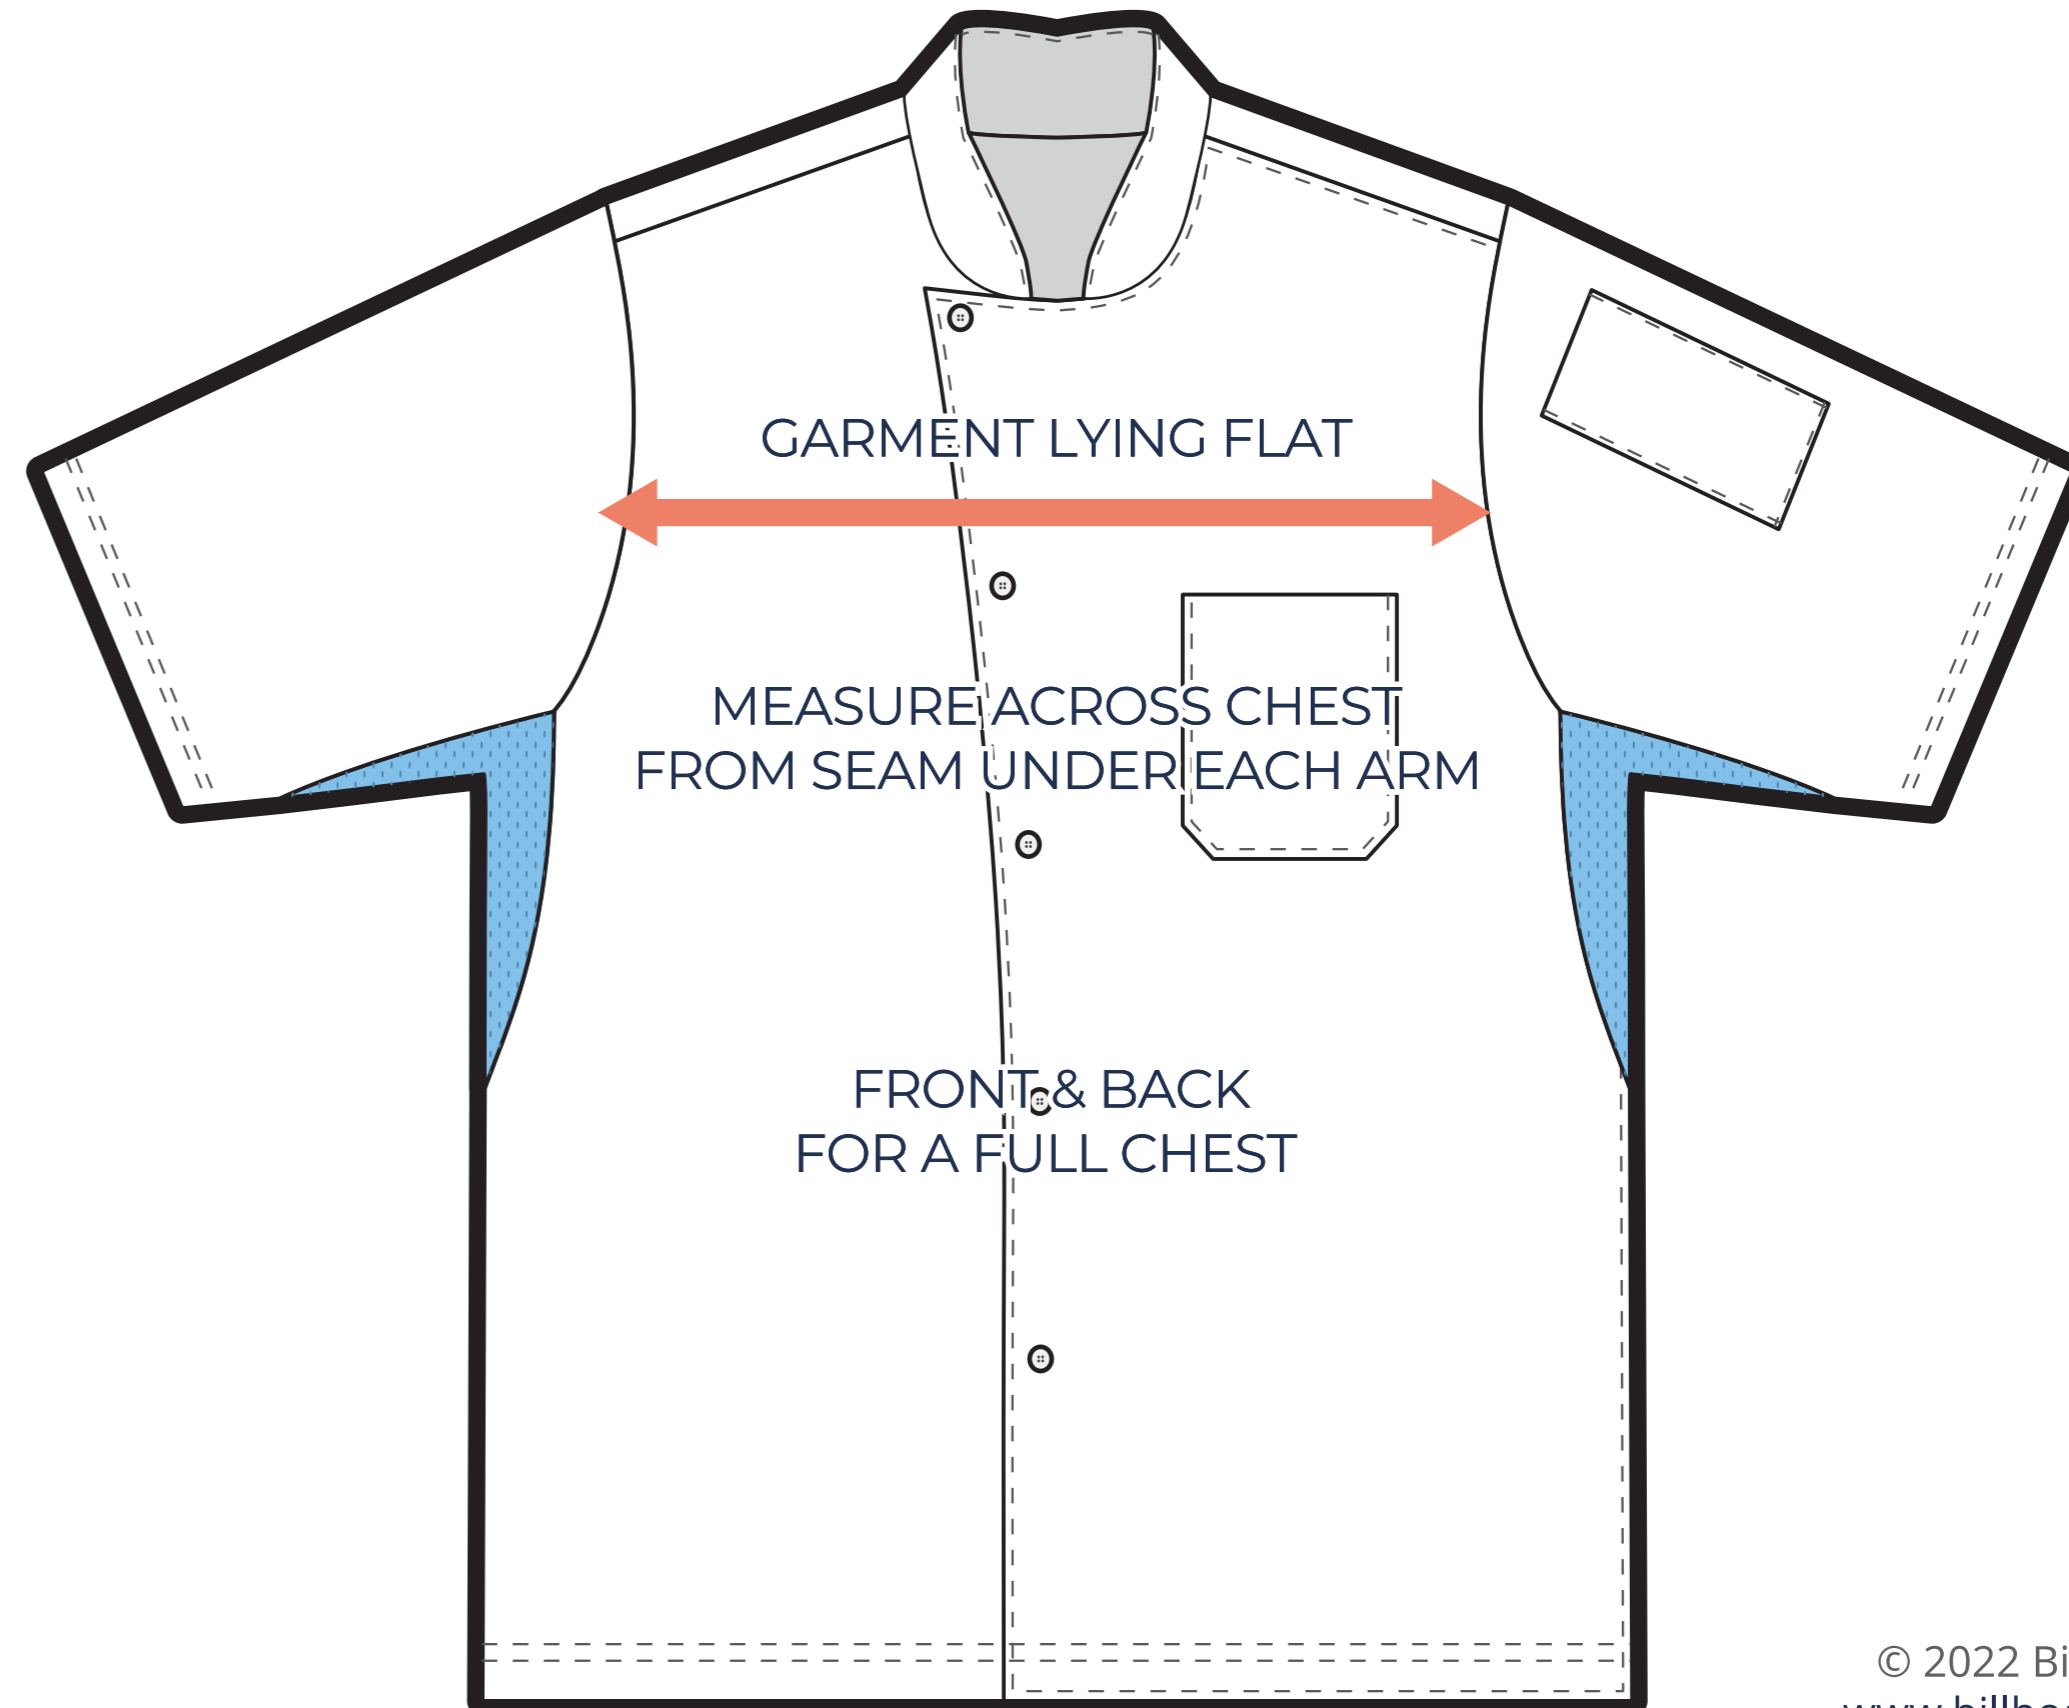

SIZING CHART

VER: 2022.1

MEN'S NOMA SHORT SLEEVE CHEF COAT CREW NECK SHIRT

PART NUMBER : MBB-SS-CC1

ADULT SIZING

SIZING CHART(Inches)	XS	S	M	L	XL	2XL	3XL	4XL	5XL
Front length (HSP)	29.13	29.92	31.10	31.89	32.68	33.46	34.25	35.04	35.83
1/2 Chest	20.47	21.26	23.23	24.80	26.38	27.95	29.53	31.50	33.46

SIZING CHART(cm)	XS	S	M	L	XL	2XL	3XL	4XL	5XL
Front length (HSP)	74	76	79	81	83	85	87	89	91
1/2 Chest	52	54	59	63	67	71	75	80	85

YOUTH SIZING

SIZING CHART(Inches)	YM	YL	YXL
Front length (HSP)	26.77	27.56	28.35
1/2 Chest	16.93	18.11	19.29

SIZING CHART(cm)	YM	YL	YXL
Front length (HSP)	68	70	72
1/2 Chest	43.00	46.00	49.00

HALF CHEST FULL CHEST

To find your size, compare measurements with a similar garment that fits you well.