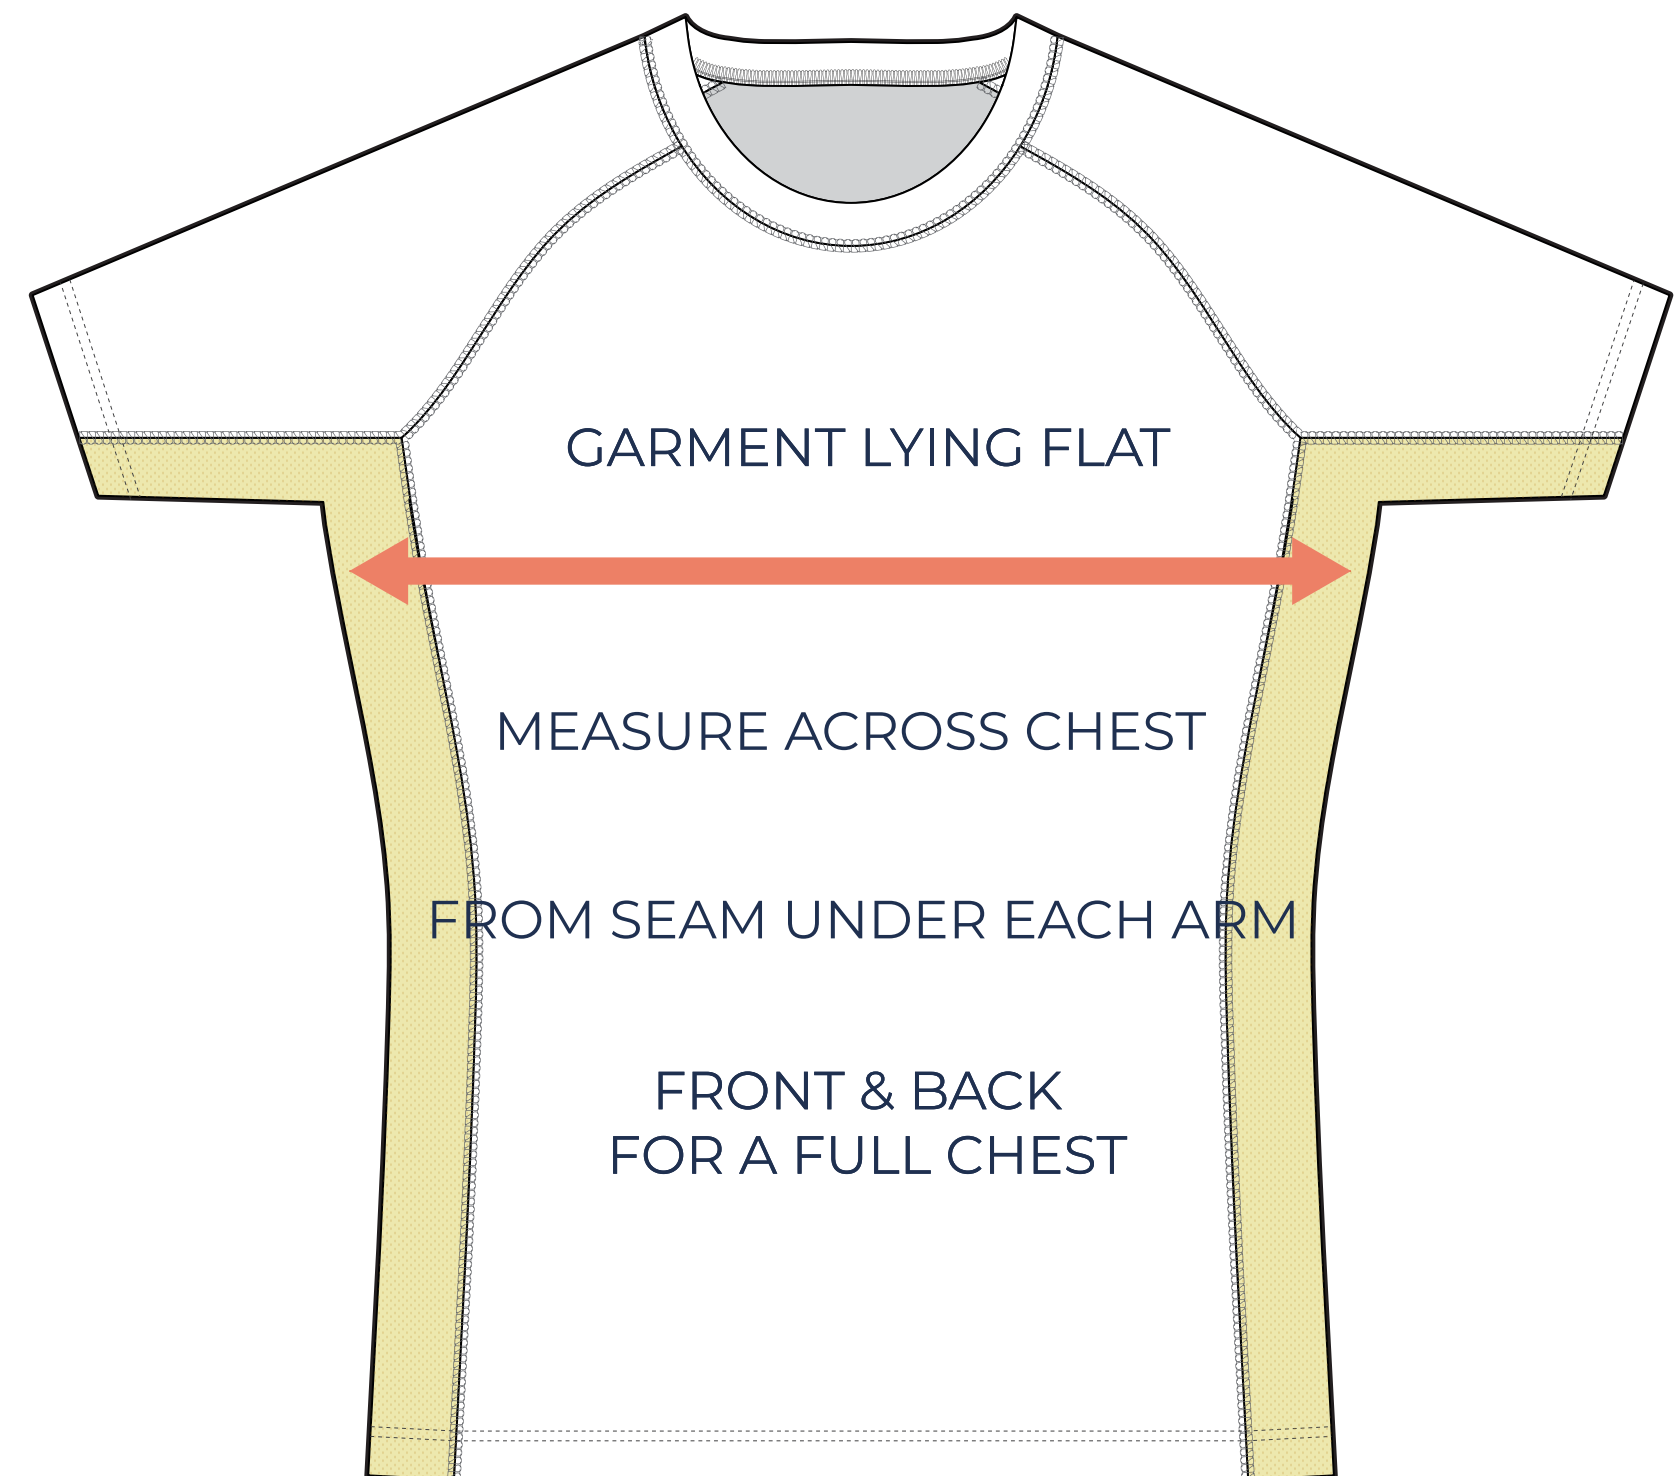

SIZING CHART

VER: 2022.1

SQUEEZE SHORT SLEEVE COMPRESSION - MENS

PART NUMBER: MBB-SS-CM1

ADULT SIZING

SIZING CHART(inches)	XS	S	M	L	XL	2XL	3XL	4XL
1/2 Chest	15.75	16.93	18.11	19.29	20.87	22.05	23.23	24.02
Front length (HSP)	23.62	24.41	25.20	25.98	27.17	27.95	28.35	29.13

SIZING CHART(cm)	XS	S	M	L	XL	2XL	3XL	4XL
1/2 Chest	40.00	43.00	46.00	49.00	53.00	56.00	59.00	61.00
Front length (HSP)	60.00	62.00	64.00	66.00	69.00	71.00	72.00	74.00

YOUTH SIZING

SIZING CHART(inches)	YXS	YS	YM	YL	YXL
1/2 Chest	10.63	11.42	12.99	14.17	14.96
Front length (HSP)	18.90	19.69	21.26	22.05	22.83

SIZING CHART(cm)	YXS	YS	YM	YL	YXL
1/2 Chest	27.00	29.00	33.00	36.00	38.00
Front length (HSP)	48.00	50.00	54.00	56.00	58.00

HALF CHEST FULL CHEST

To find your size, compare measurements with a similar garment that fits you well.