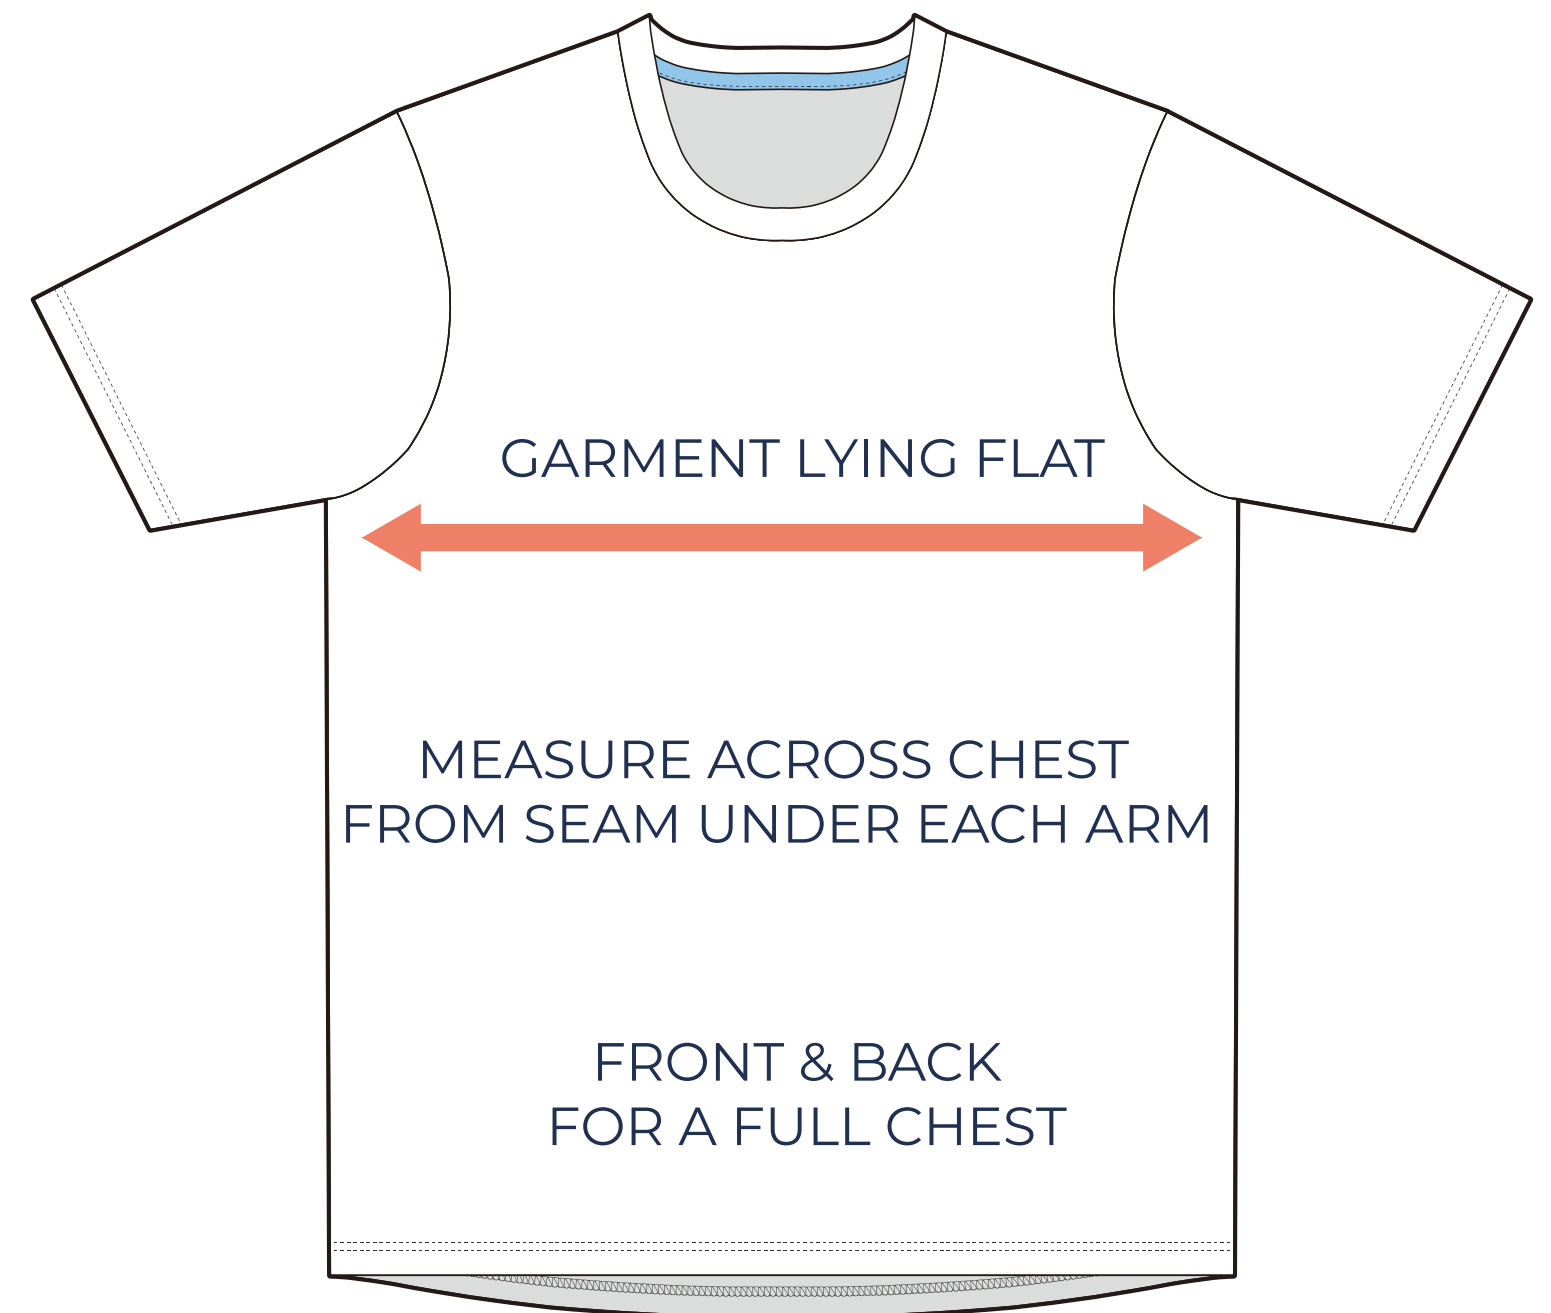

### ADULT SIZING

SIZING CHART(inches)	S	M	L	XL	2XL	3XL	4XL	5XL
1/2 Chest	20.87	22.05	23.23	24.80	26.77	28.74	30.71	32.68
Front length (HSP)	27.56	28.74	29.92	31.10	31.89	32.68	33.46	34.25
Back length (HSP)	27.56	28.74	29.92	31.10	31.89	32.68	33.46	34.25

SIZING CHART(cm)	S	M	L	XL	2XL	3XL	4XL	5XL
1/2 Chest	53.00	56.00	59.00	63.00	68.00	73.00	78.00	83.00
Front length (HSP)	70.00	73.00	76.00	79.00	81.00	83.00	85.00	87.00
Back length (HSP)	70.00	73.00	76.00	79.00	81.00	83.00	85.00	87.00

### YOUTH SIZING

SIZING CHART(inches)	YXS	YS	YM	YL	YXL
1/2 Chest	14.96	16.14	17.32	18.50	19.69
Front length (HSP)	19.69	21.26	22.83	24.41	25.98
Back length (HSP)	19.69	21.26	22.44	24.41	26.38

SIZING CHART(cm)	YXS	YS	YM	YL	YXL
1/2 Chest	38.00	41.00	44.00	47.00	50.00
Front length (HSP)	50.00	54.00	58.00	62.00	66.00
Back length (HSP)	50.00	54.00	57.00	62.00	67.00

## HALF CHEST FULL CHEST

To find your size, compare measurements with a similar garment that fits you well.