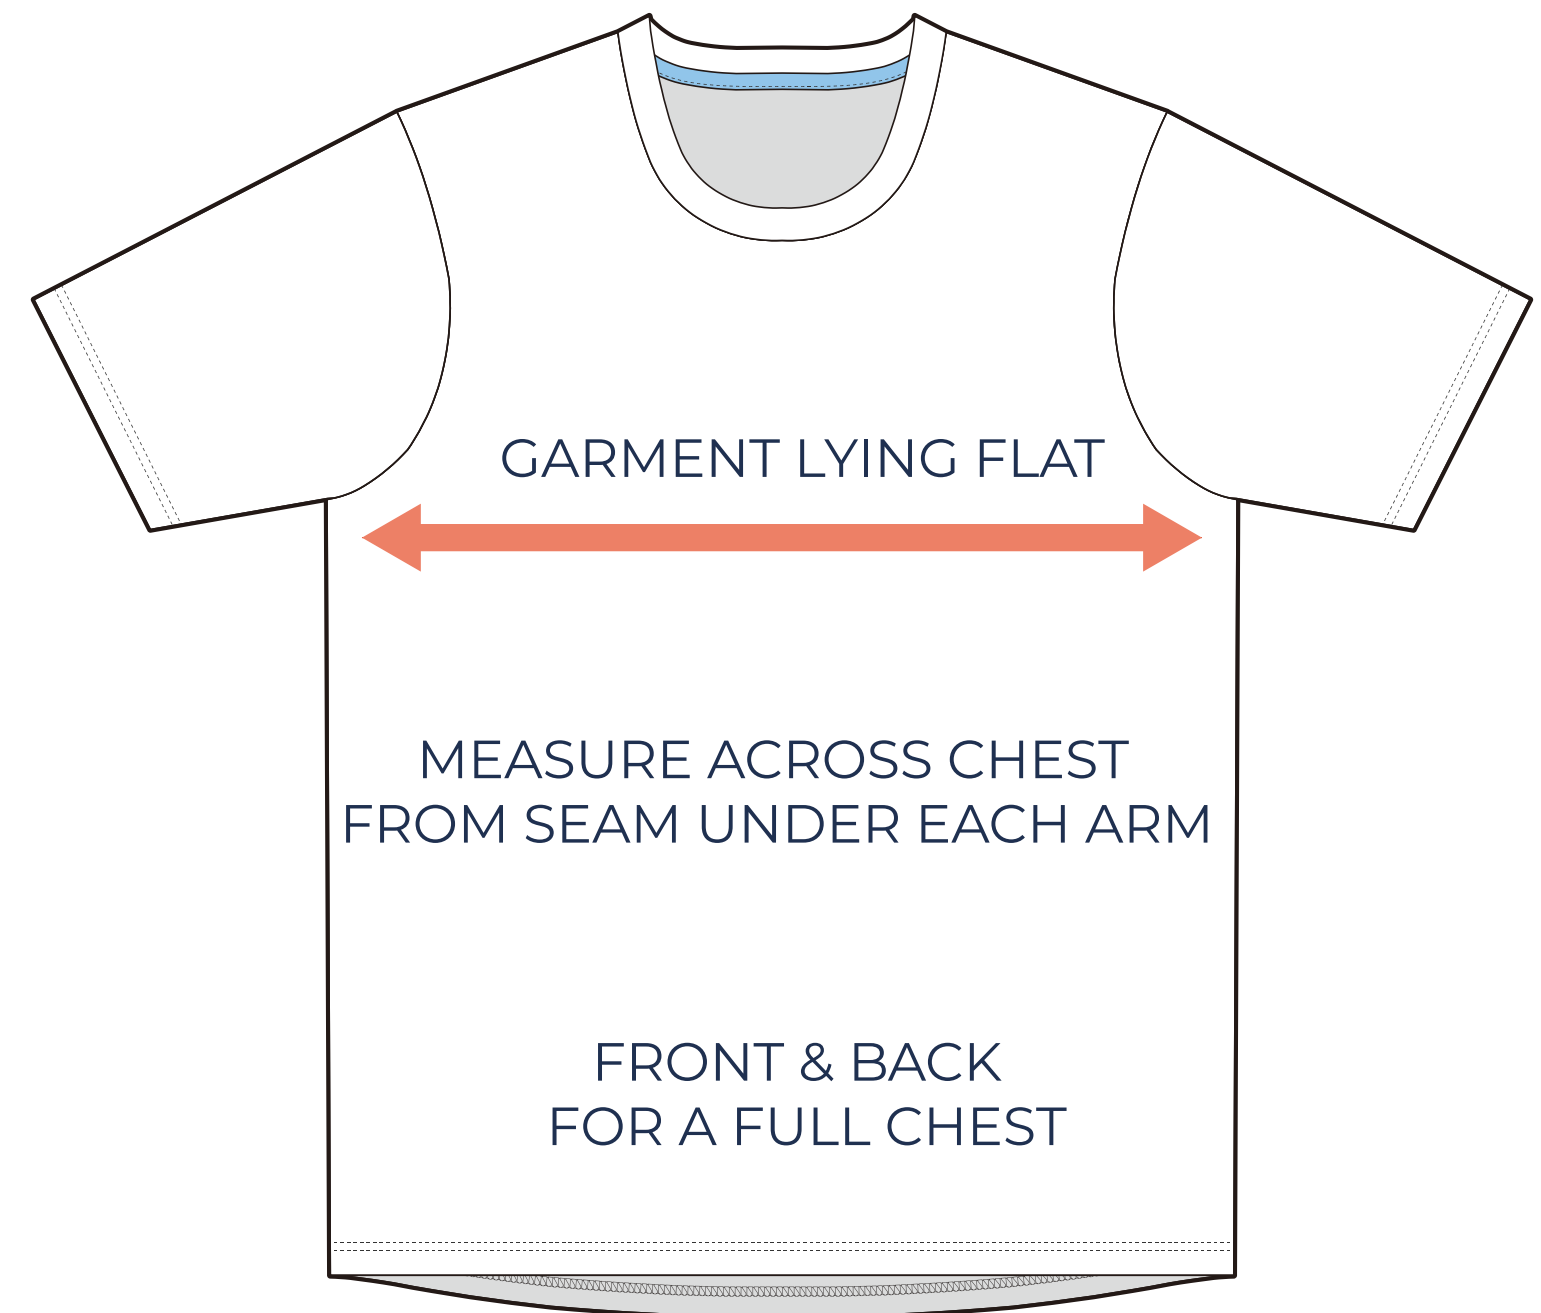

### ADULT SIZING

SIZING CHART(inches)	S	M	L	XL	2XL	3XL	4XL	5XL
1/2 Chest	20.87	22.05	23.23	24.80	26.77	28.74	30.71	32.68
Front length (HSP)	27.56	28.74	29.92	31.10	31.89	32.68	33.46	34.25
Back length (HSP)	27.56	28.74	29.92	31.10	31.89	32.68	33.46	34.25

SIZING CHART(cm)	S	M	L	XL	2XL	3XL	4XL	5XL
1/2 Chest	53.00	56.00	59.00	63.00	68.00	73.00	78.00	83.00
Front length (HSP)	70.00	73.00	76.00	79.00	81.00	83.00	85.00	87.00
Back length (HSP)	70.00	73.00	76.00	79.00	81.00	83.00	85.00	87.00

### YOUTH SIZING

SIZING CHART(inches)	YXS	YS	YM	YL	YXL
1/2 Chest	14.96	16.14	17.32	18.50	19.69
Front length (HSP)	19.69	21.26	22.83	24.41	25.98
Back length (HSP)	19.69	21.26	22.44	24.41	26.38

SIZING CHART(cm)	YXS	YS	YM	YL	YXL
1/2 Chest	38.00	41.00	44.00	47.00	50.00
Front length (HSP)	50.00	54.00	58.00	62.00	66.00
Back length (HSP)	50.00	54.00	57.00	62.00	67.00

## HALF CHEST FULL CHEST

To find your size, compare measurements with a similar garment that fits you well.