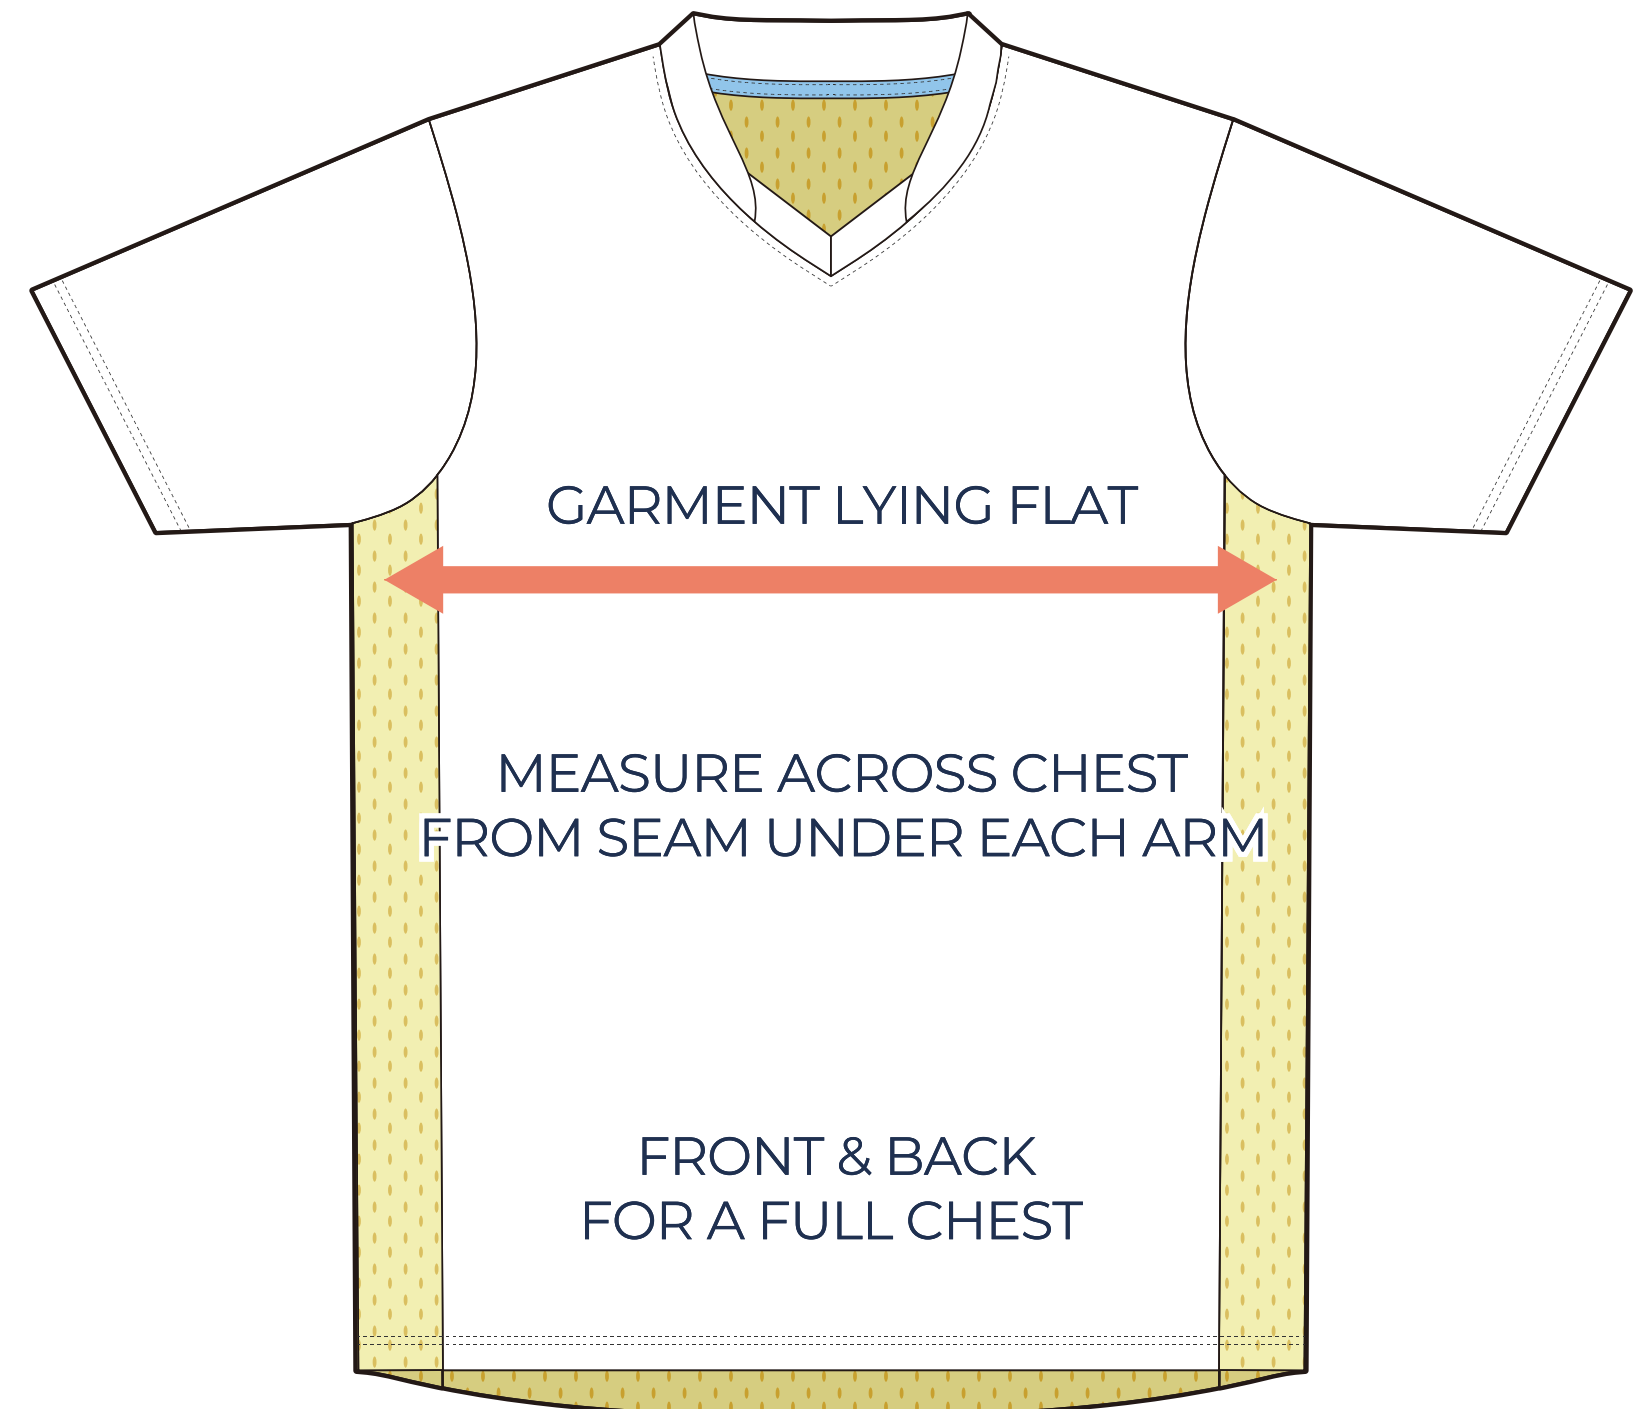

SIZING CHART

VER: 2022.1

PREMIUM SHORT SLEEVE MODIFIED CREW NECK SHIRT

PART NUMBER : MBB-SS-CR5

HALF CHEST FULL CHEST

ADULT SIZING

SIZING CHART(inches)	S	M	L	XL	2XL	3XL	4XL
1/2 Chest	20.47	21.65	22.83	24.02	25.20	26.38	27.56
Front length (HSP)	28.74	29.72	30.71	31.69	32.68	33.66	34.06

SIZING CHART(cm)	S	M	L	XL	2XL	3XL	4XL
1/2 Chest	52.00	55.00	58.00	61.00	64.00	67.00	70.00
Front length (HSP)	73.00	75.50	78.00	80.50	83.00	85.50	86.50

YOUTH SIZING

SIZING CHART(inches)	YXS	YS	YM	YL	YXL
1/2 Chest	14.57	15.75	16.93	18.11	19.29
Front length (HSP)	19.69	21.26	22.83	24.80	26.77

SIZING CHART(cm)	YXS	YS	YM	YL	YXL
1/2 Chest	37.00	40.00	43.00	46.00	49.00
Front length (HSP)	50.00	54.00	58.00	63.00	68.00

To find your size, compare measurements with a similar garment that fits you well.