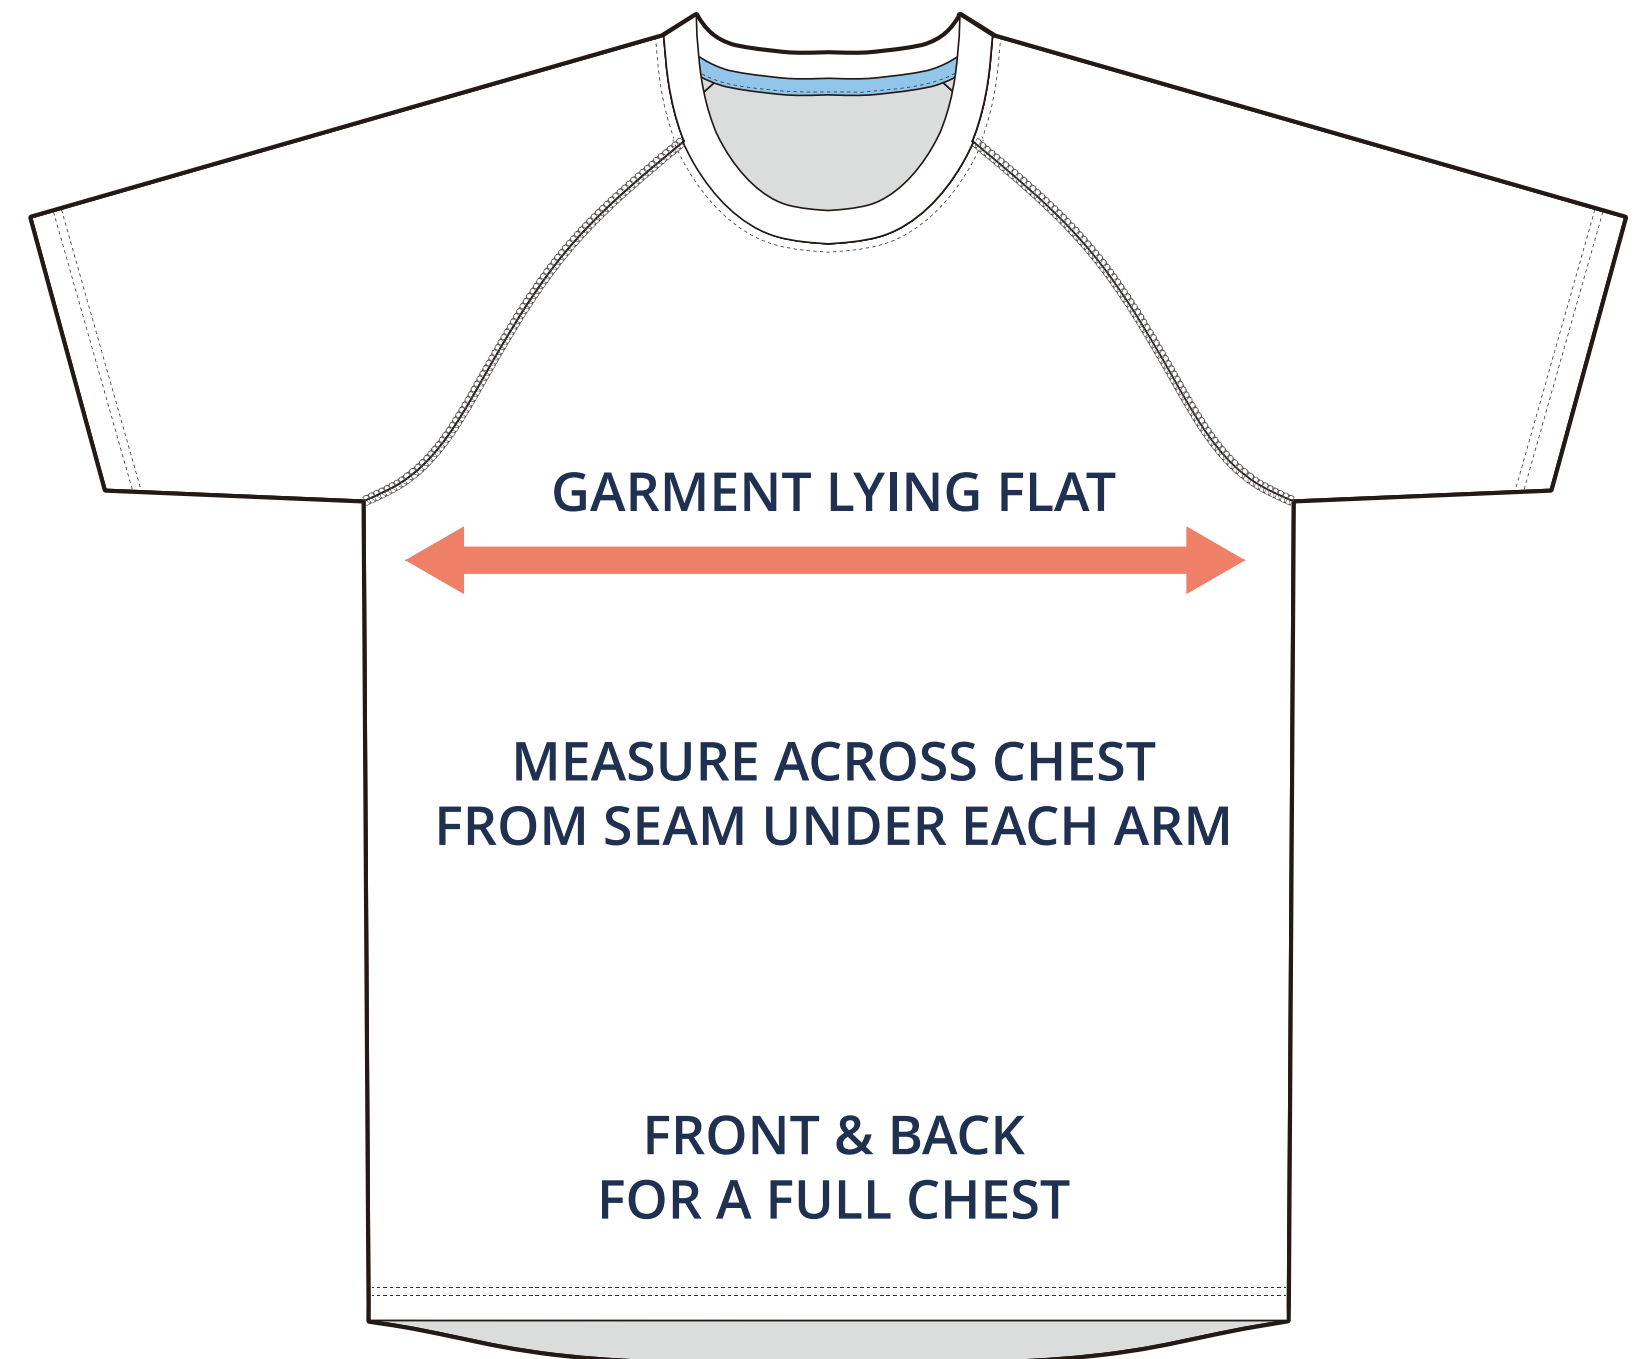

SIZING CHART

VER: 2022.1

RAGLAN SHORT SLEEVE CREW NECK W/ FLAT LOCK - RELAXED RAGLAN

PART NUMBER: MBB-SS-CR7

ADULT SIZING

SIZING CHART(inches)	S	M	L	XL	2XL	3XL	4XL
1/2 Chest	20.47	21.65	22.83	24.02	25.20	26.38	27.56
Front length (HSP)	28.74	29.72	30.71	31.69	32.68	33.66	34.06

SIZING CHART(cm)	S	M	L	XL	2XL	3XL	4XL
1/2 Chest	52.00	55.00	58.00	61.00	64.00	67.00	70.00
Front length (HSP)	73.00	75.50	78.00	80.50	83.00	85.50	86.50

YOUTH SIZING

SIZING CHART(inches)	YXS	YS	YM	YL	YXL
1/2 Chest	14.57	15.75	16.93	18.11	19.29
Front length (HSP)	19.69	21.26	22.83	24.80	26.77

SIZING CHART(cm)	YXS	YS	YM	YL	YXL
1/2 Chest	37.00	40.00	43.00	46.00	49.00
Front length (HSP)	50.00	54.00	58.00	63.00	68.00

HALF CHEST FULL CHEST

To find your size, compare measurements with a similar garment that fits you well.