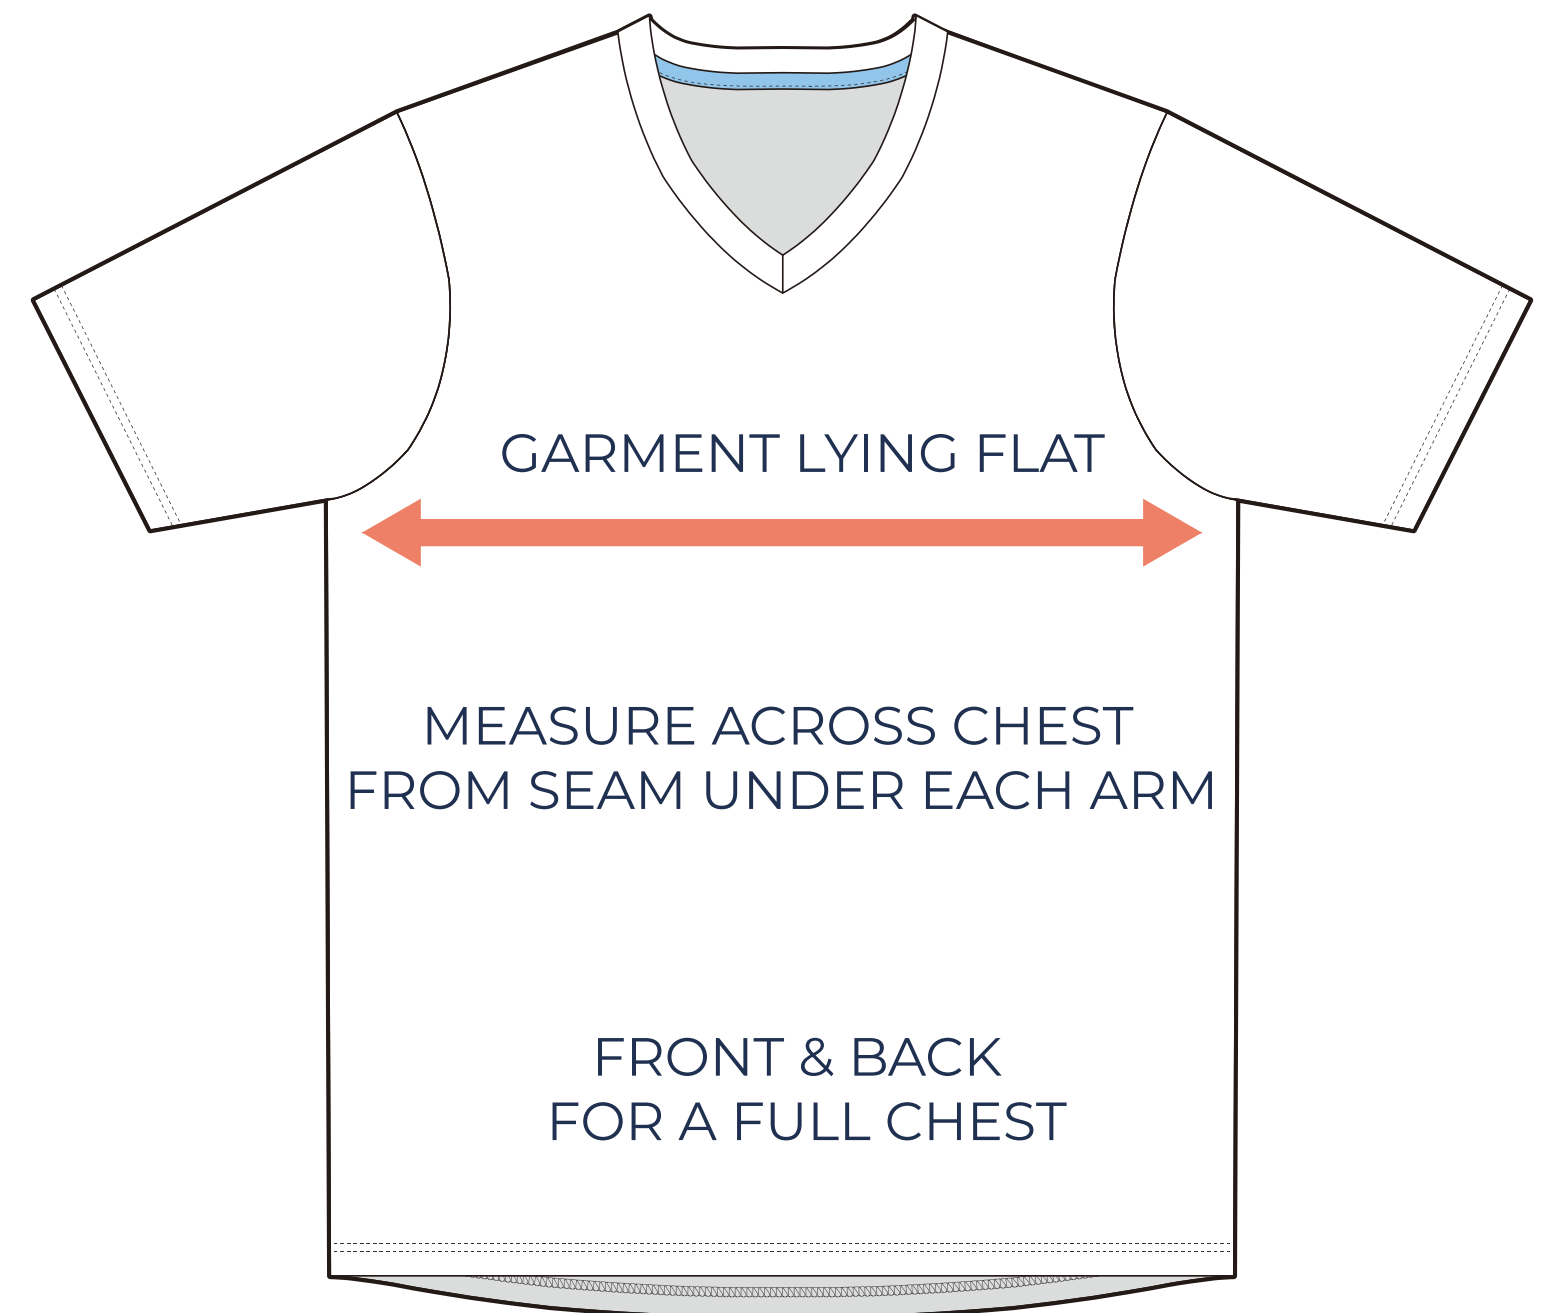

SIZING CHART

VER: 2022.1

ALL DAY SHORT SLEEVE V-NECK

PART NUMBER: MBB-SS-VR3

ADULT SIZING

SIZING CHART(inches)	S	M	L	XL	2XL	3XL	4XL	5XL
1/2 Chest	20.87	22.05	23.23	24.80	26.77	28.74	30.71	32.68
Front length (HSP)	27.56	28.74	29.92	31.10	31.89	32.68	33.46	34.25
Back length (HSP)	27.56	28.74	29.92	31.10	31.89	32.68	33.46	34.25

SIZING CHART(cm)	S	M	L	XL	2XL	3XL	4XL	5XL
1/2 Chest	53.00	56.00	59.00	63.00	68.00	73.00	78.00	83.00
Front length (HSP)	70.00	73.00	76.00	79.00	81.00	83.00	85.00	87.00
Back length (HSP)	70.00	73.00	76.00	79.00	81.00	83.00	85.00	87.00

YOUTH SIZING

SIZING CHART(inches)	YXS	YS	YM	YL	YXL
1/2 Chest	14.96	16.14	17.32	18.50	19.69
Front length (HSP)	19.69	21.26	22.83	24.41	25.98
Back length (HSP)	19.69	21.26	22.44	24.41	26.38

SIZING CHART(cm)	YXS	YS	YM	YL	YXL
1/2 Chest	38.00	41.00	44.00	47.00	50.00
Front length (HSP)	50.00	54.00	58.00	62.00	66.00
Back length (HSP)	50.00	54.00	57.00	62.00	67.00

HALF CHEST FULL CHEST

To find your size, compare measurements with a similar garment that fits you well.