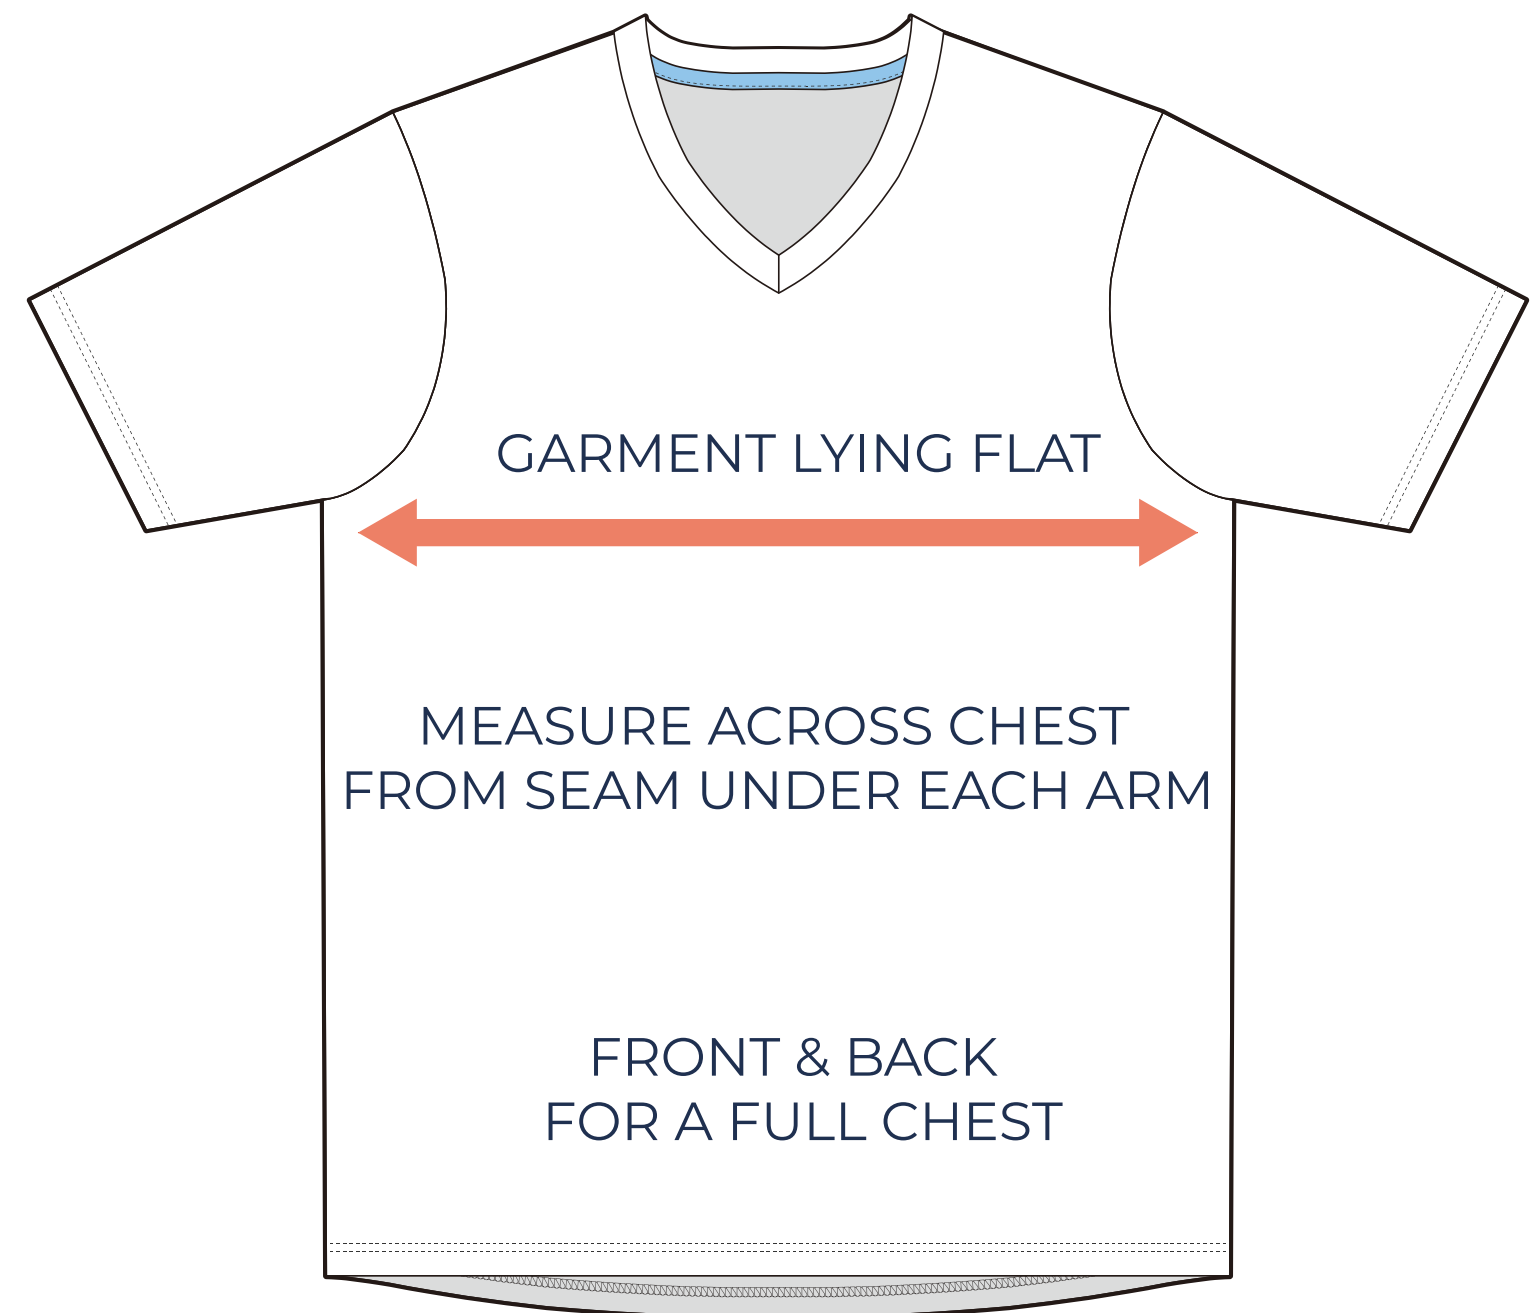

SIZING CHART

VER: 2022.1

WORKHORSE SHORT SLEEVE V-NECK - RELAXED FIT

PART NUMBER: MBB-SS-VR3

ADULT SIZING

SIZING CHART(inches)	S	M	L	XL	2XL	3XL	4XL	5XL
1/2 Chest	20.87	22.05	23.23	24.80	26.77	28.74	30.71	32.68
Front length (HSP)	27.56	28.74	29.92	31.10	31.89	32.68	33.46	34.25
Back length (HSP)	27.56	28.74	29.92	31.10	31.89	32.68	33.46	34.25

SIZING CHART(cm)	S	M	L	XL	2XL	3XL	4XL	5XL
1/2 Chest	53.00	56.00	59.00	63.00	68.00	73.00	78.00	83.00
Front length (HSP)	70.00	73.00	76.00	79.00	81.00	83.00	85.00	87.00
Back length (HSP)	70.00	73.00	76.00	79.00	81.00	83.00	85.00	87.00

YOUTH SIZING

SIZING CHART(inches)	YXS	YS	YM	YL	YXL
1/2 Chest	14.96	16.14	17.32	18.50	19.69
Front length (HSP)	19.69	21.26	22.83	24.41	25.98
Back length (HSP)	19.69	21.26	22.44	24.41	26.38

SIZING CHART(cm)	YXS	YS	YM	YL	YXL
1/2 Chest	38.00	41.00	44.00	47.00	50.00
Front length (HSP)	50.00	54.00	58.00	62.00	66.00
Back length (HSP)	50.00	54.00	57.00	62.00	67.00

HALF CHEST FULL CHEST

To find your size, compare measurements with a similar garment that fits you well.