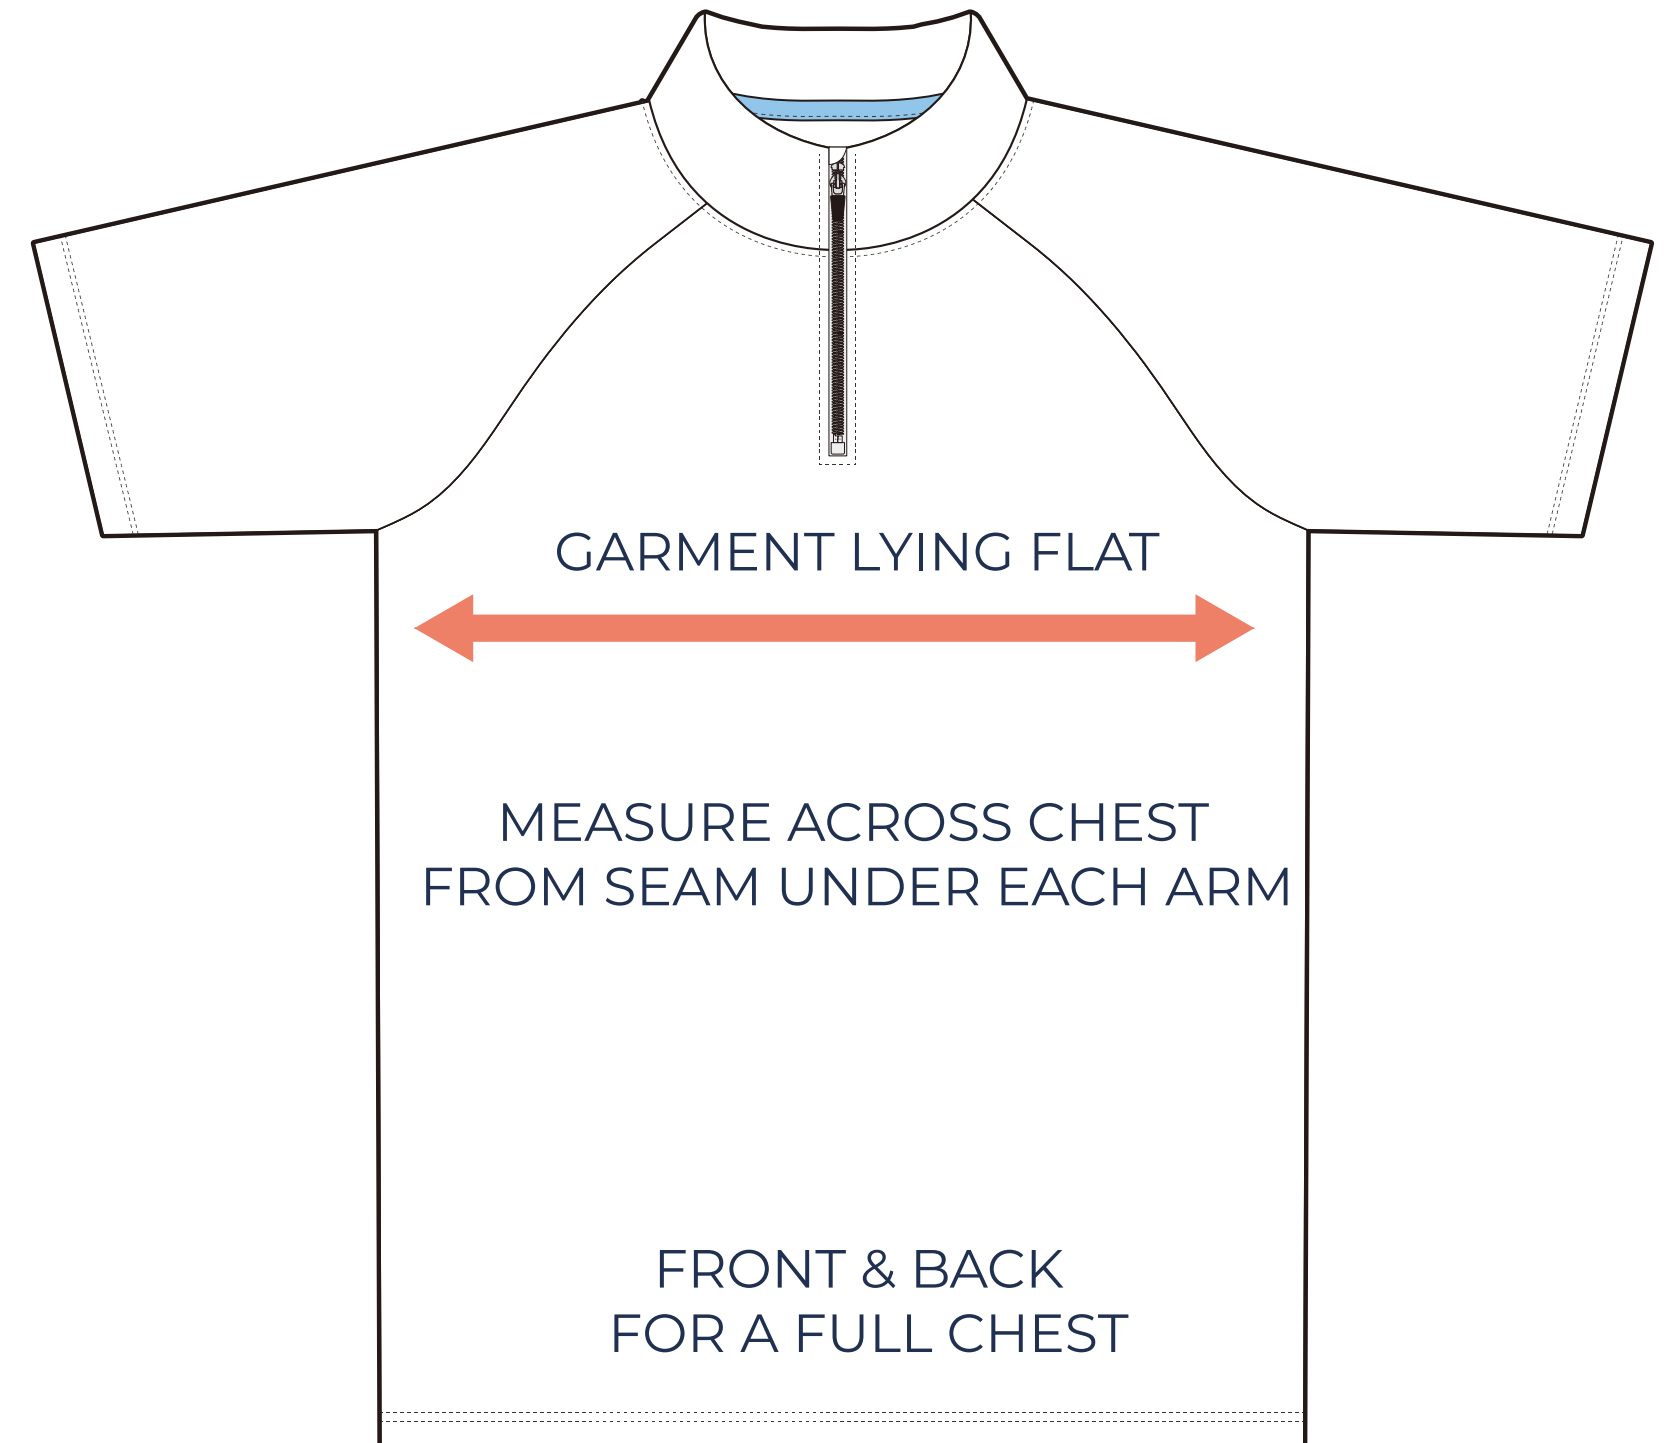

SIZING CHART

VER: 2022.1

EXECUTIVE 1/4 ZIP SHORT SLEEVE - RELAXED FIT

PART NUMBER: MBB-SS-ZR1

ADULT SIZING

SIZING CHART(inches)	S	M	L	XL	2XL	3XL	4XL	5XL
1/2 Chest	19.29	20.47	21.65	22.83	24.02	25.20	26.38	27.56
Front length (From CB)	28.35	29.13	29.92	30.71	31.50	32.28	33.07	33.86
Back length (From CB)	28.35	29.13	29.92	30.71	31.50	32.28	33.07	33.86

SIZING CHART(cm)	S	M	L	XL	2XL	3XL	4XL	5XL
1/2 Chest	49.00	52.00	55.00	58.00	61.00	64.00	67.00	70.00
Front length (From CB)	72.00	74.00	76.00	78.00	80.00	82.00	84.00	86.00
Back length (From CB)	72.00	74.00	76.00	78.00	80.00	82.00	84.00	86.00

YOUTH SIZING

SIZING CHART(inches)	YXS	YS	YM	YL	YXL
1/2 Chest	13.78	14.96	16.14	17.32	18.50
Front length (From CB)	19.69	20.87	22.44	24.80	26.38
Back length (From CB)	19.69	20.87	22.44	24.80	26.38

SIZING CHART(cm)	YXS	YS	YM	YL	YXL
1/2 Chest	35.00	38.00	41.00	44.00	47.00
Front length (From CB)	50.00	53.00	57.00	63.00	67.00
Back length (From CB)	50.00	53.00	57.00	63.00	67.00

HALF CHEST FULL CHEST

To find your size, compare measurements with a similar garment that fits you well.