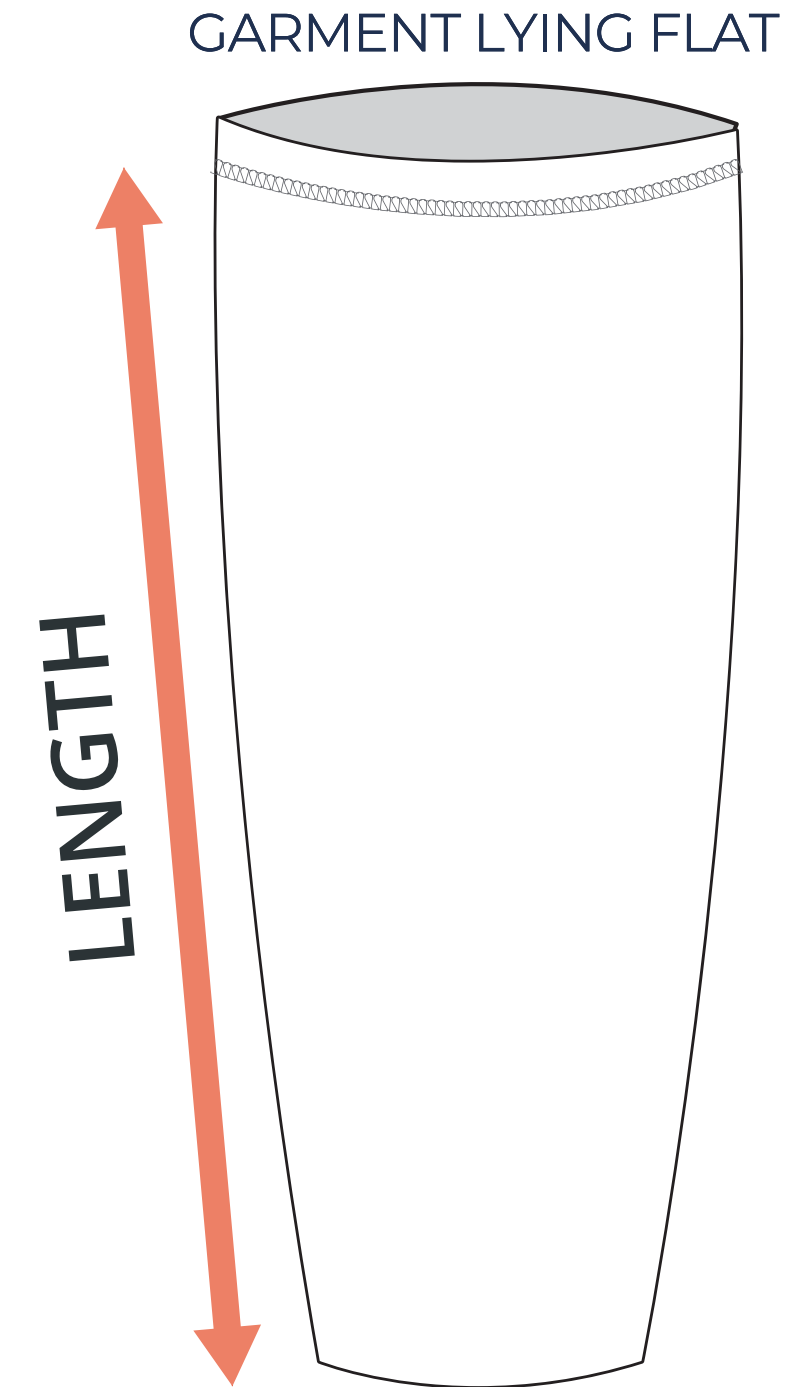

# SIZING CHART

VER: 2022.1

### SIZING

SIZING CHART(inches)	YS-M	YL-XL	AS-M	AL-XL
Length	10.63	12.60	14.57	16.54

SIZING CHART(cm)	YS-M	YL-XL	AS-M	AL-XL
Length	27.00	32.00	37.00	42.00

To find your size, compare measurements with a similar garment that fits you well.