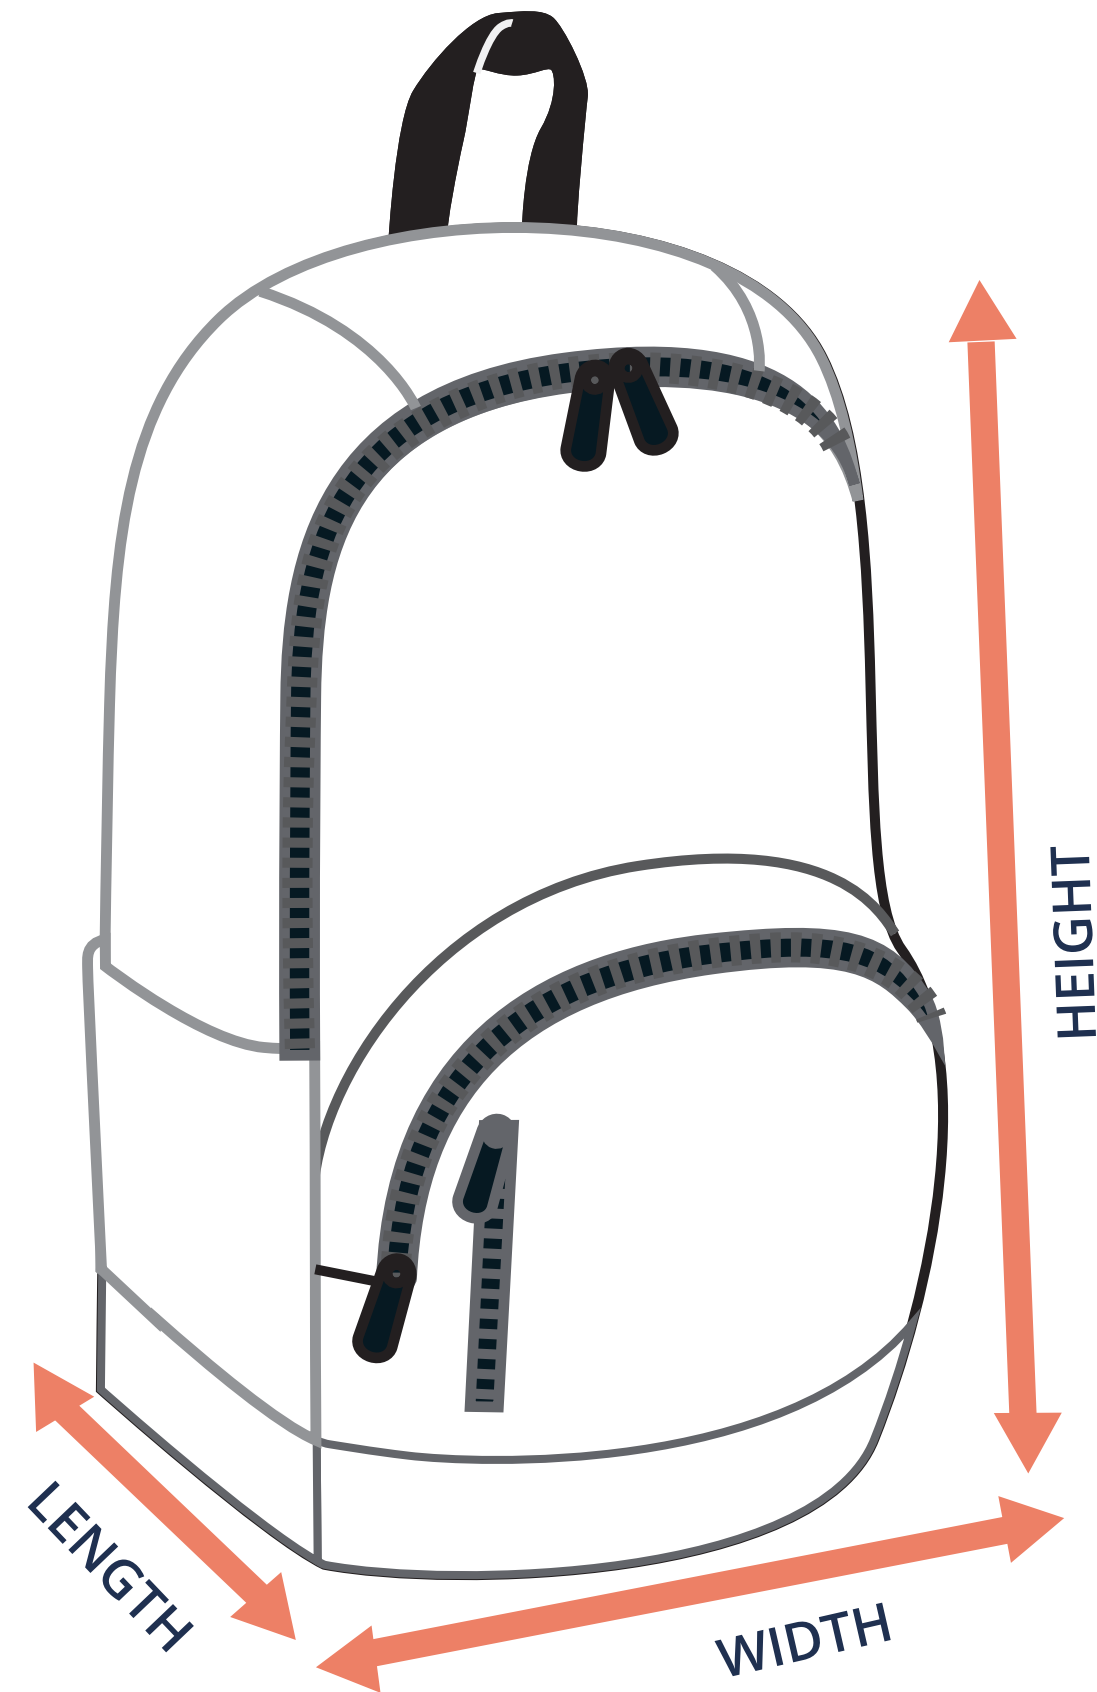

SIZING CHART

VER: 2022.1

TRADITIONAL BACKPACK

PART NUMBER: UBB-BAG-BP1

SIZING

SIZING CHART(inches)

Length	18.25
Width	12.75
Height	8.75

To find your size, compare measurements with a similar garment that fits you well.