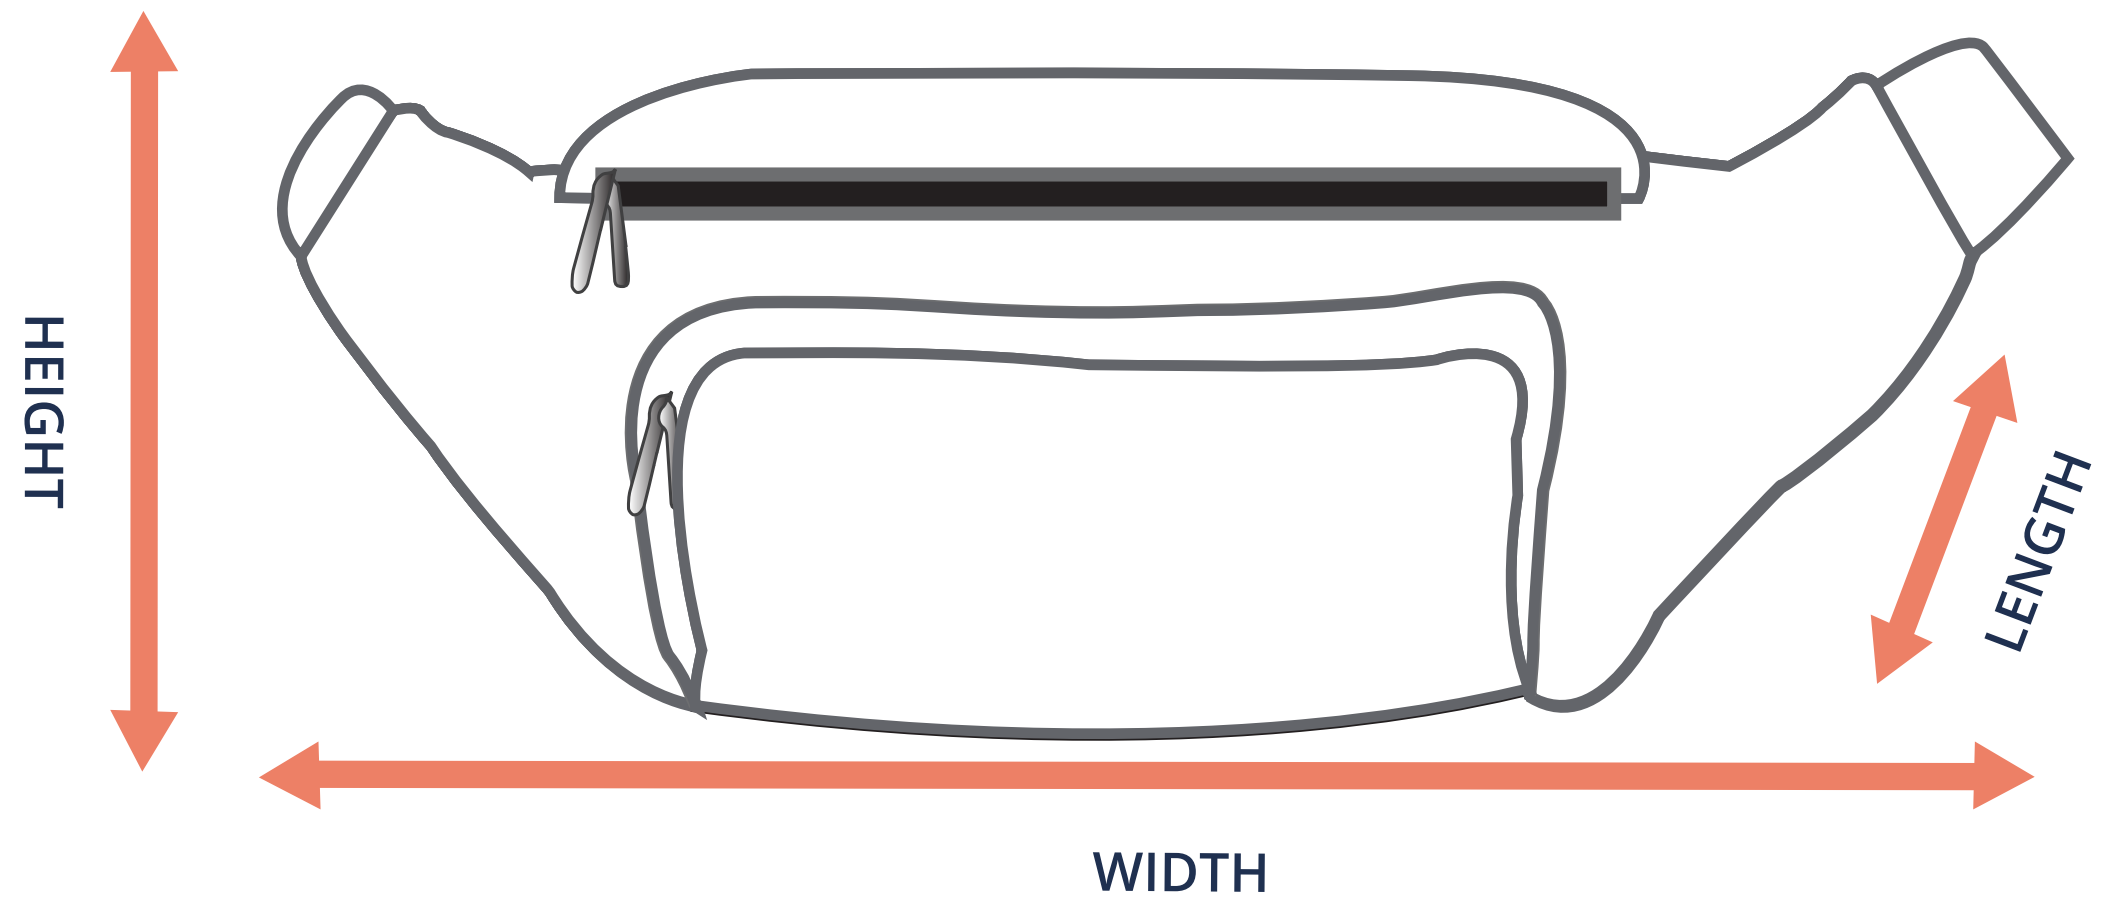

# SIZING CHART

VER: 2022.1

## BESPOKE FANNY PACK

PART NUMBER: UBB-BAG-MSC2

### SIZING

SIZING CHART(inches)

|        |       |
|--------|-------|
| Length | 14.75 |
| Width  | 5.25  |
| Height | 5.25  |

To find your size, compare measurements with a similar garment that fits you well.