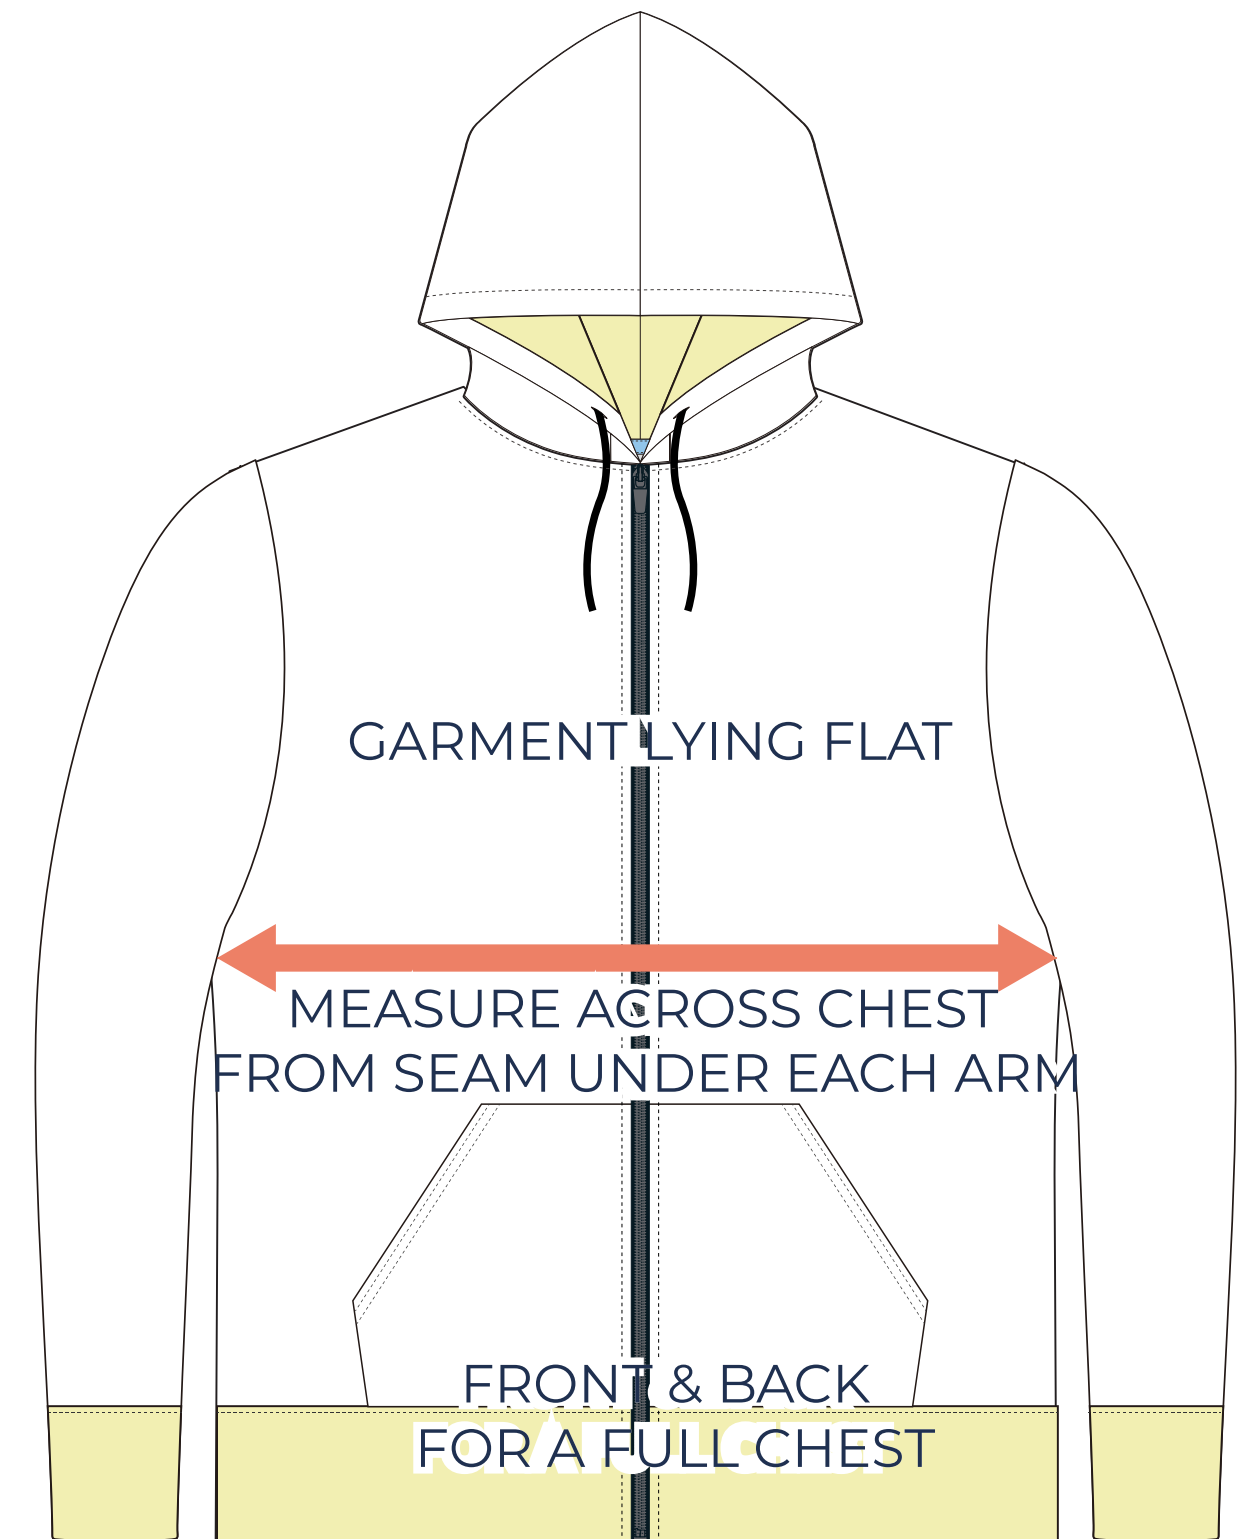

SIZING CHART

VER: 2022.1

DEUCE FULL ZIP HOODIE - FLEECE

PART NUMBER: WBB-HD-CR4

ADULT SIZING

SIZING CHART(inches)	S	M	L	XL	2XL
Back length (From CB)	24.80	25.20	25.59	26.38	26.77
1/2 Chest	18.50	20.08	21.26	22.83	24.41

SIZING CHART(cm)	S	M	L	XL	2XL
Back length (From CB)	63.00	64.00	65.00	67.00	68.00
1/2 Chest	47.00	51.00	54.00	58.00	62.00

GIRLS SIZING

SIZING CHART(inches)	GXS	GS	GM	GL	GXL
Back length (From CB)	18.90	19.69	20.47	21.26	22.05
1/2 Chest	14.17	14.96	15.75	16.54	17.32

SIZING CHART(cm)	GXS	GS	GM	GL	GXL
Back length (From CB)	48.00	50.00	52.00	54.00	56.00
1/2 Chest	36.00	38.00	40.00	42.00	44.00

FULL CHEST

To find your size, compare measurements with a similar garment that fits you well.